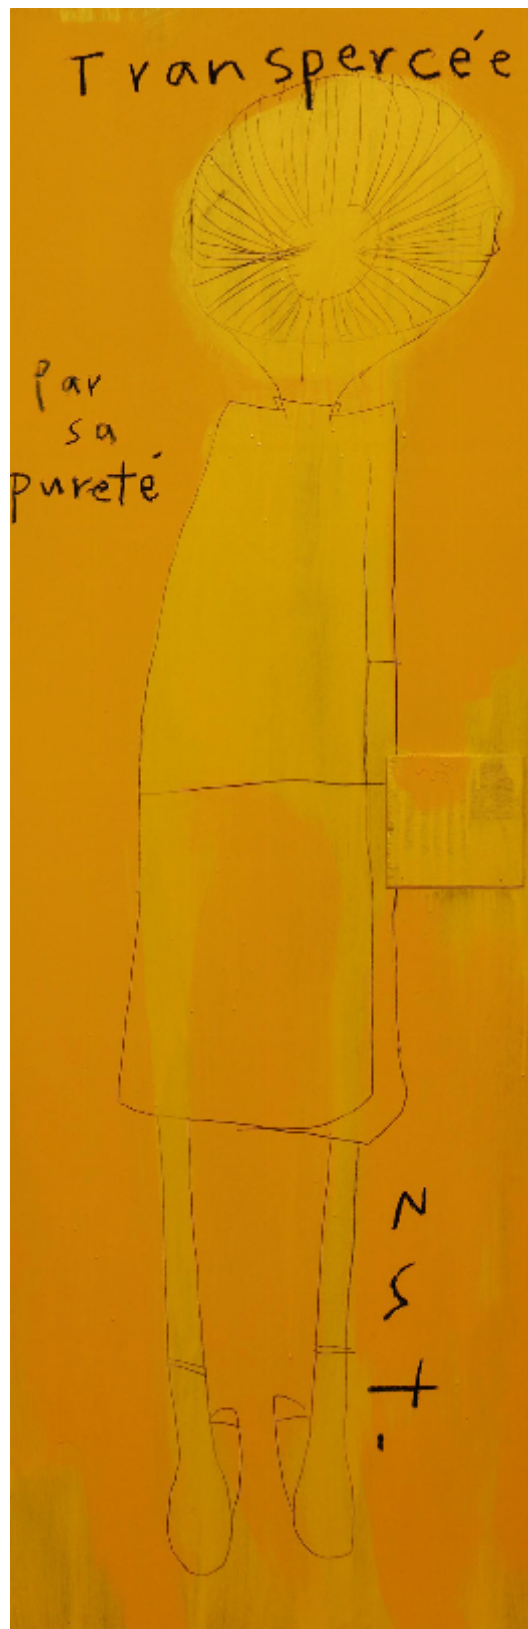

# artéria

Transpercée par sa pureté

Zut

Sold

REF: 14206

Height: 188 cm (74")

Width: 61 cm (24")

## DESCRIPTION

---

2017  
Acrylic on wood, pastel and varnish