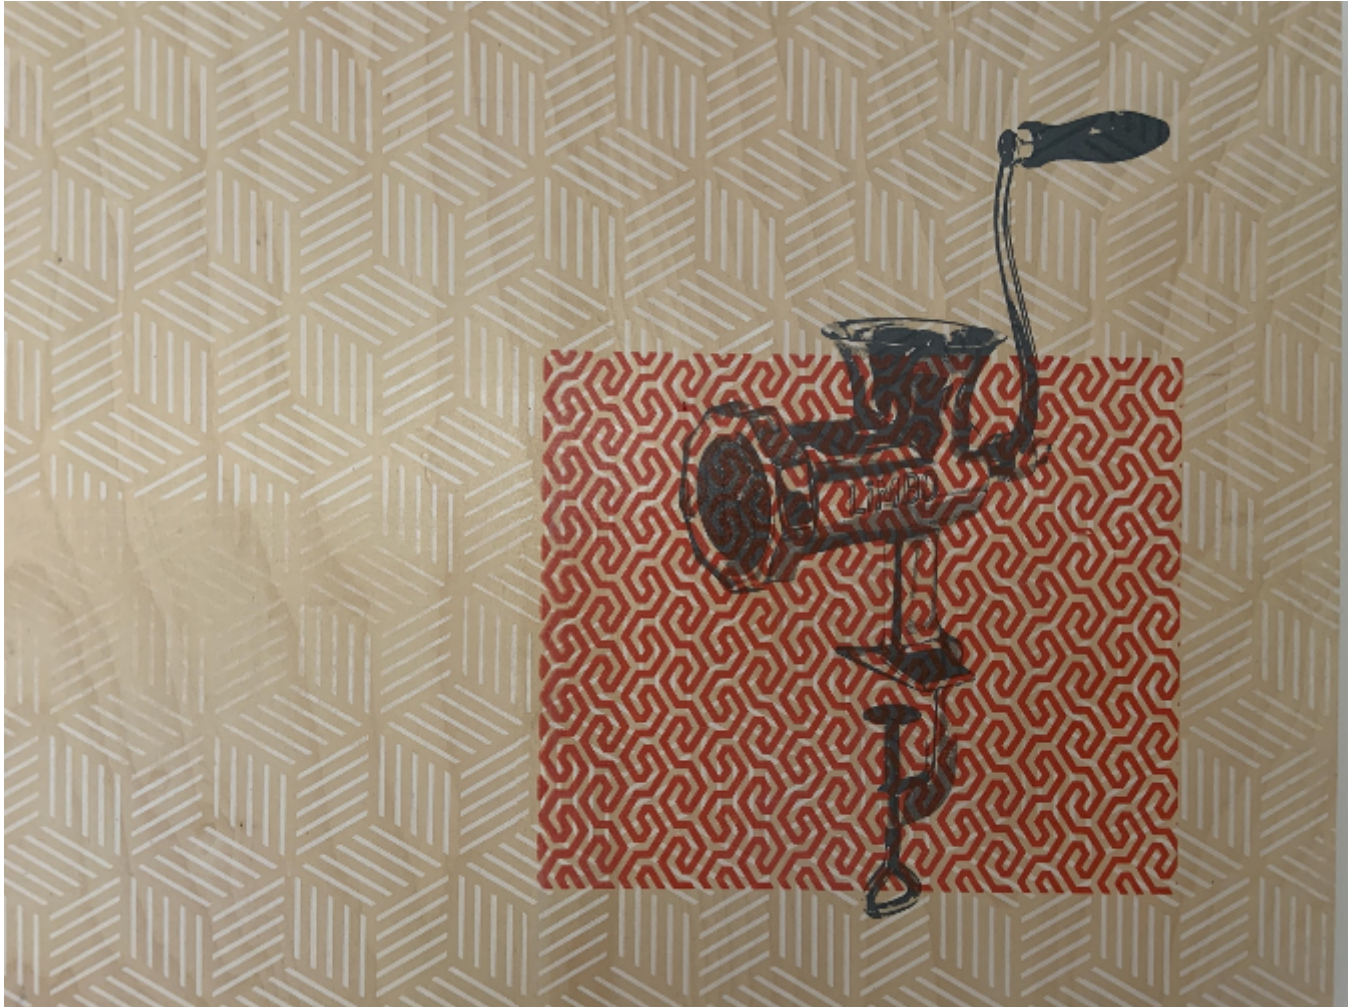

artéria

Meatgrinder on wood

Limbo

CA\$1,080 + TAX

REF: 16566

Height: 61 cm (24")

Width: 76 cm (29.9")

DESCRIPTION