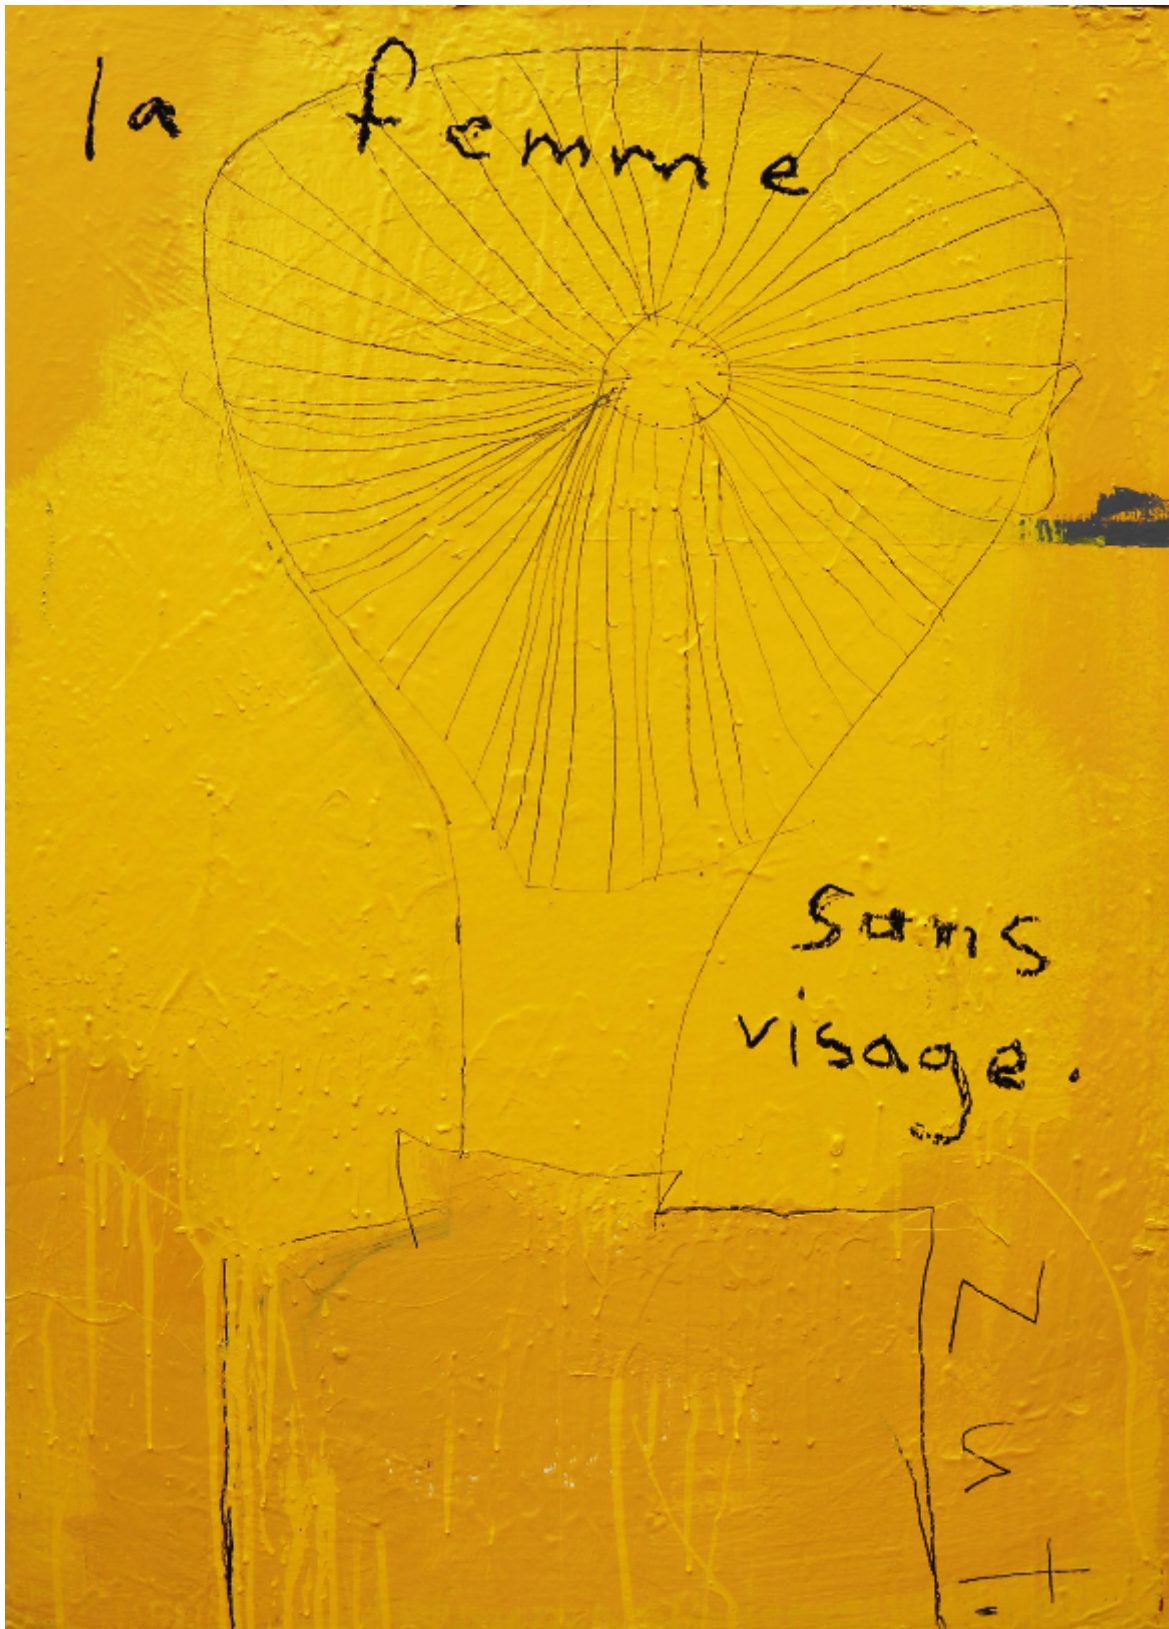

artéria

La femme sans visage

Zut

Sold

REF: 14208

Height: 94 cm (37")

Width: 66.5 cm (26.2")

DESCRIPTION

2017
Acrylic on wood, pastel and varnish