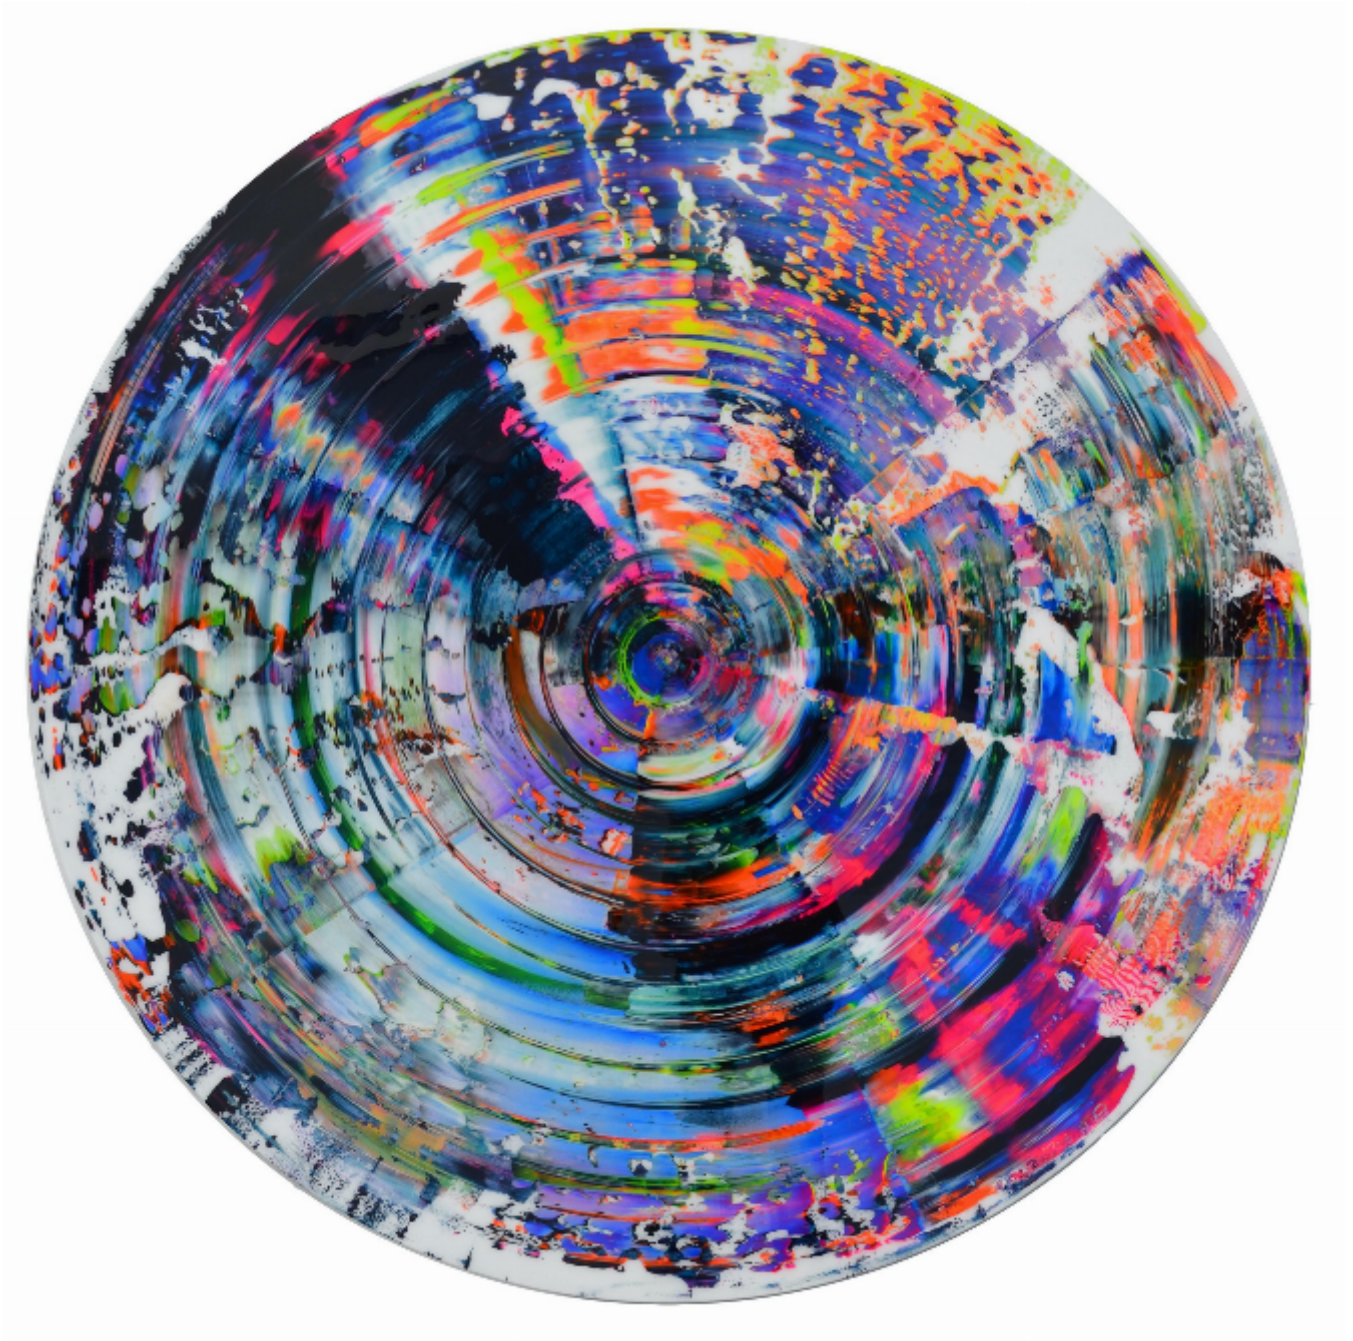

artéria

Inspiration

Isabelle Beaubien

Sold

REF: 16205

Diameter: 122 cm (48")

DESCRIPTION

"Don't give up on what you really want to do. Where there is dreams, love and inspiration, you can't go wrong."