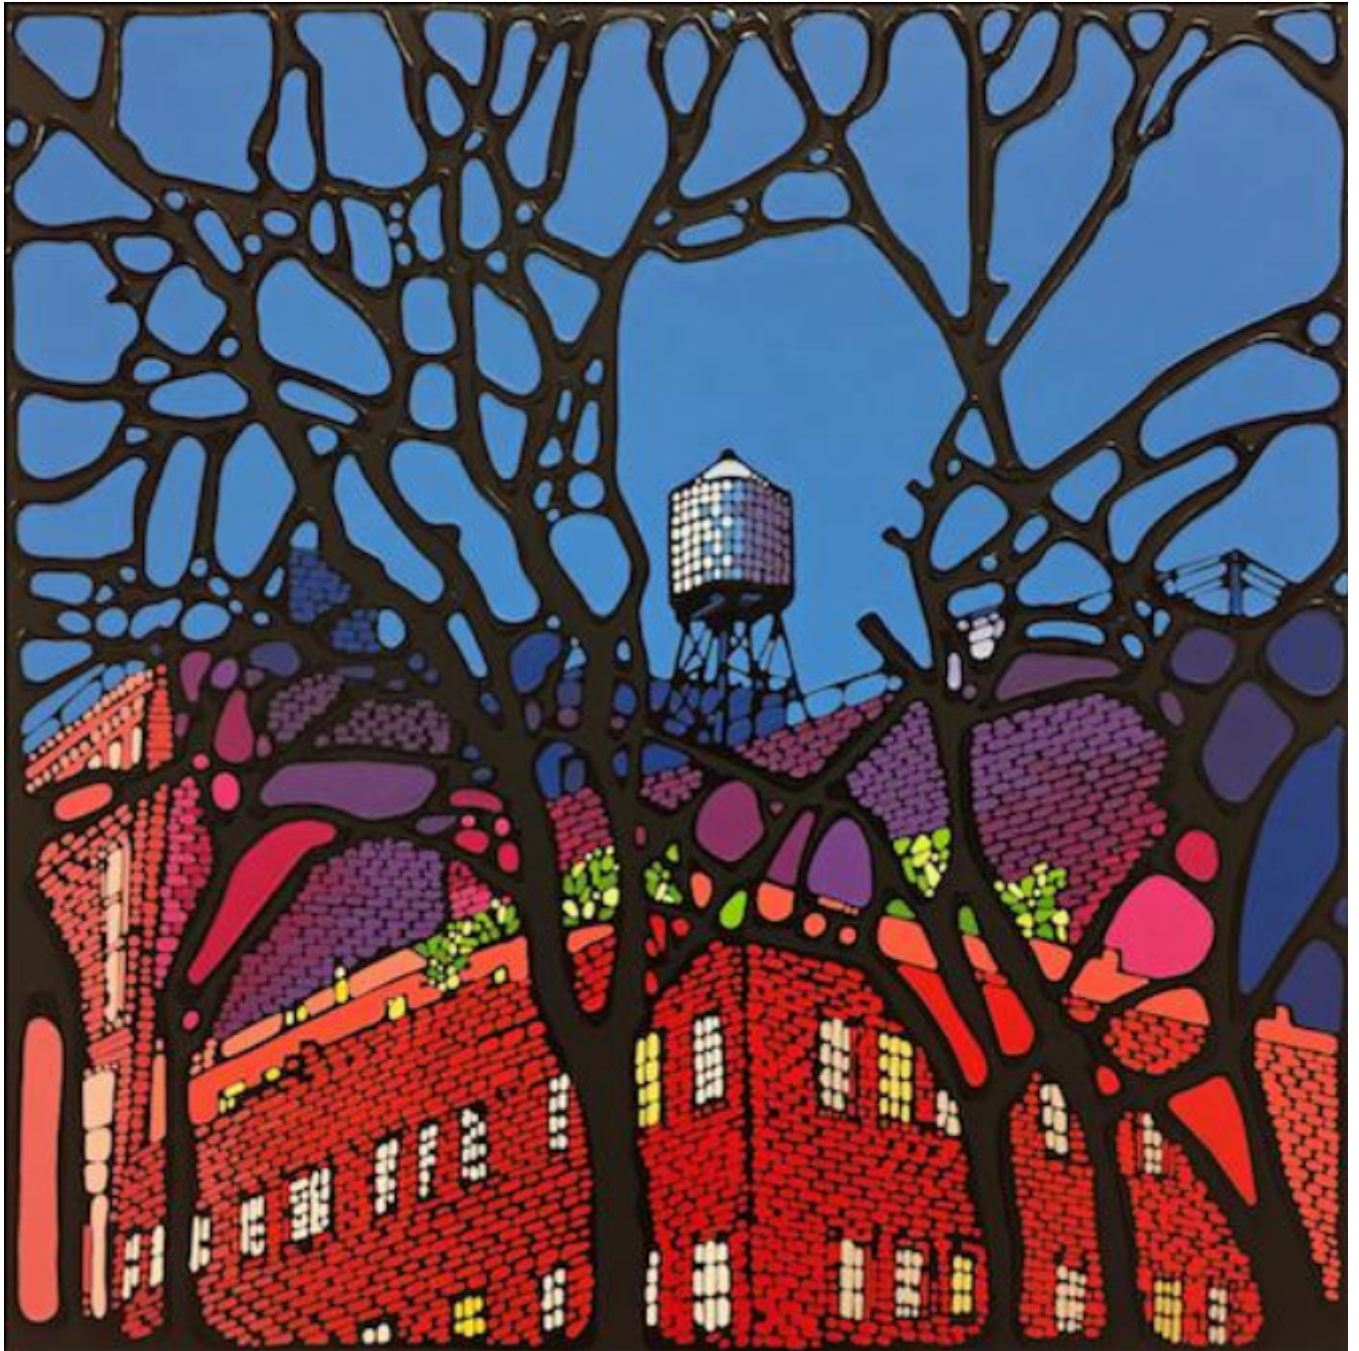

artéria

In Between

Denitza

Sold

REF: 12346

DESCRIPTION

2016

SOLD

Dimensions: 12x12 inches / 30x30 cm