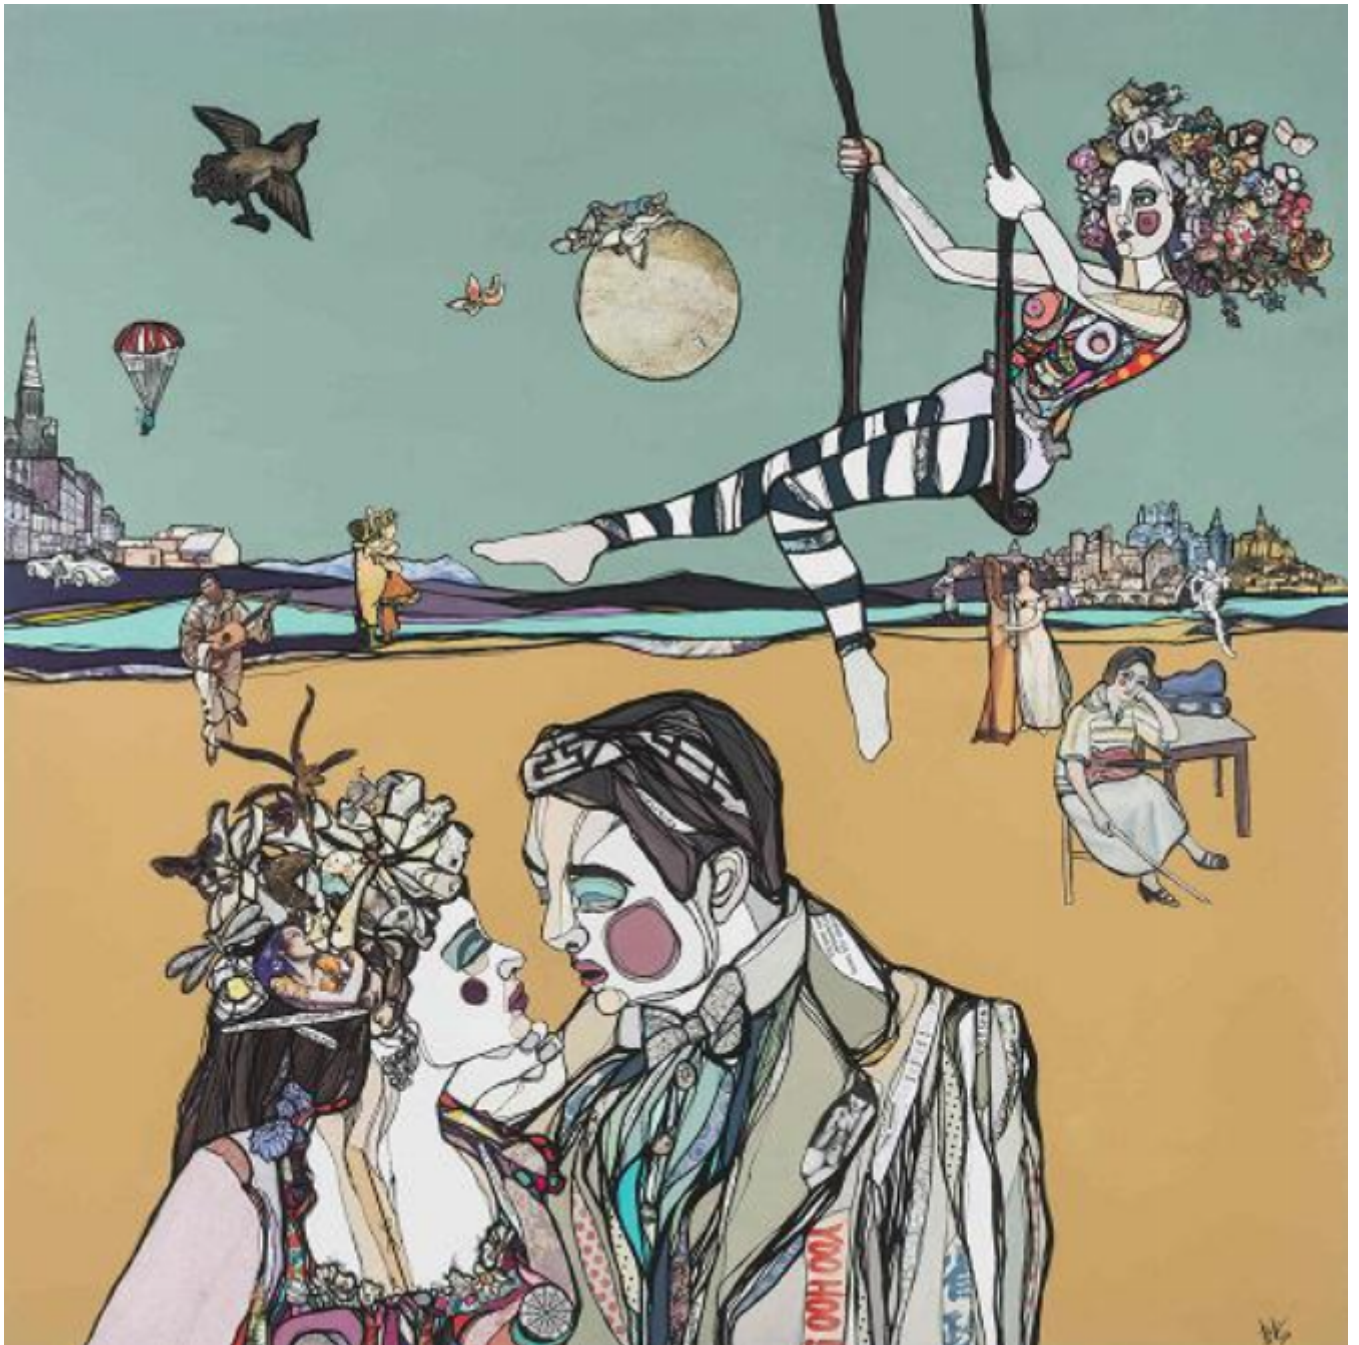

artéria

---

Enchaînements

Adèle Blais

Sold

REF: 13545

Height: 122 cm (48")

Width: 122 cm (48")

## DESCRIPTION

---

2016