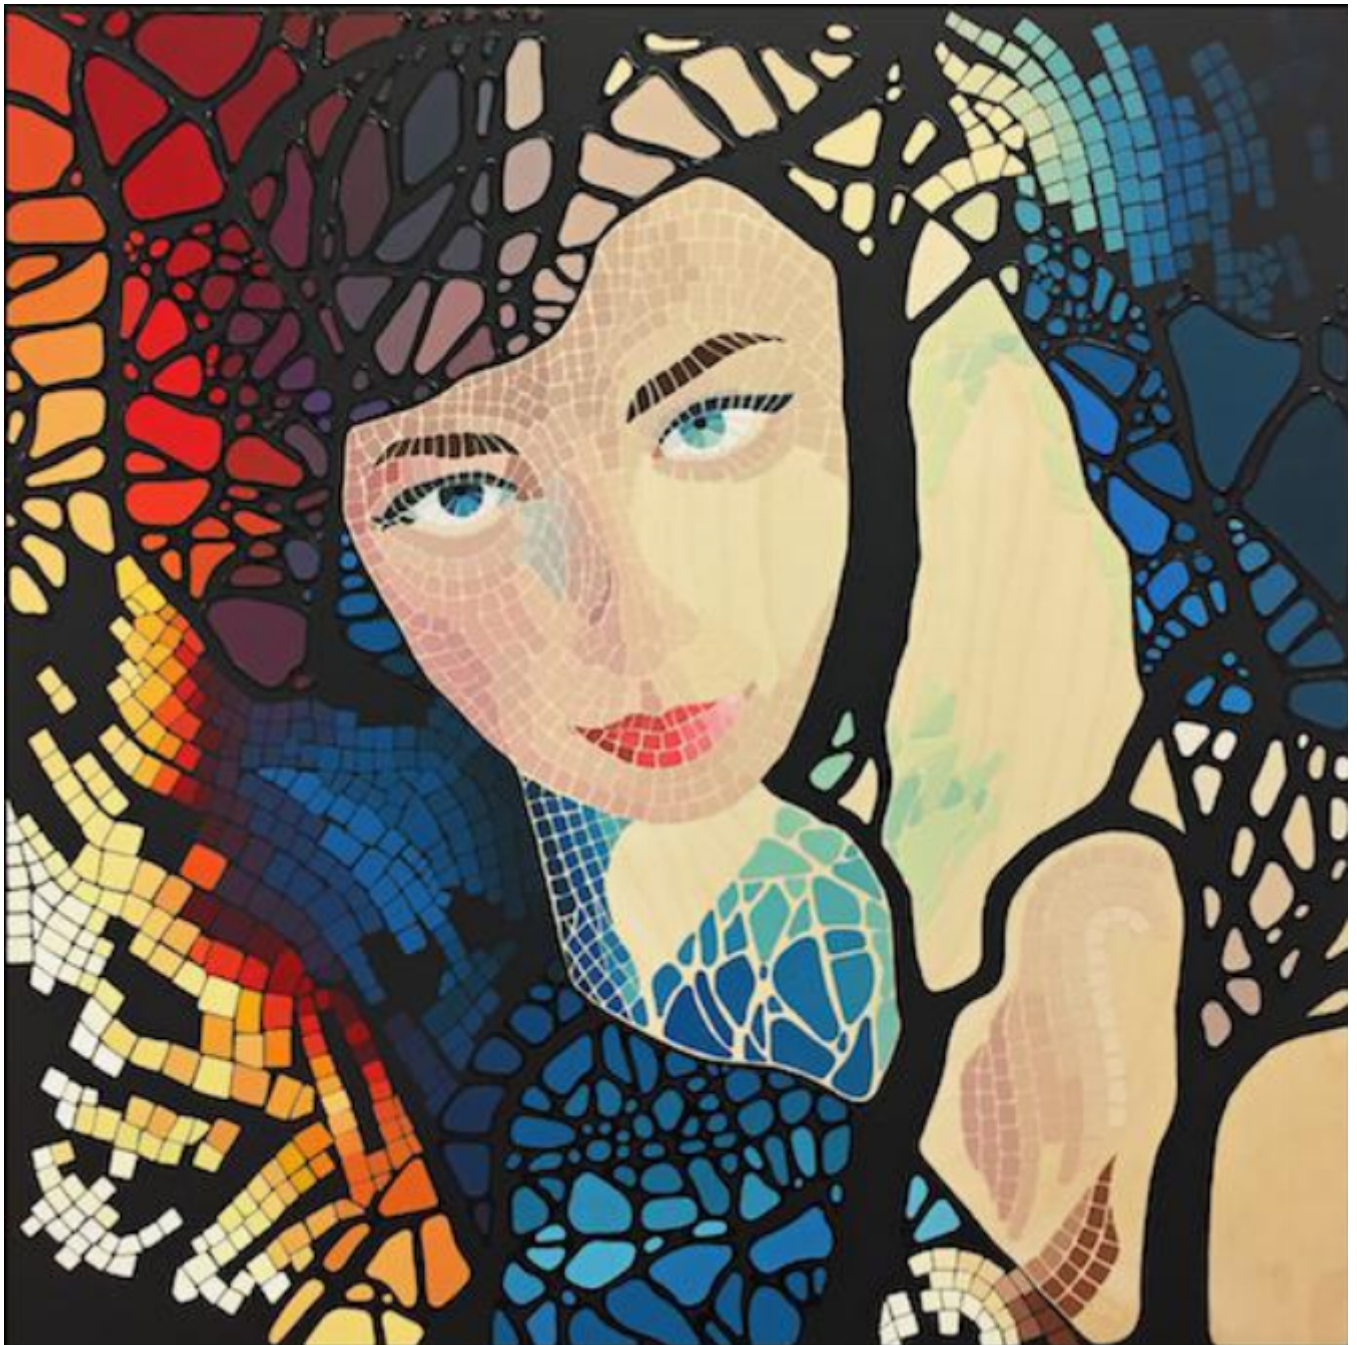

artéria

Eli  
Denitza

Sold

REF: 12344

## DESCRIPTION

---

2016

SOLD

Dimensions: 20x20 inches / 51x51 cm