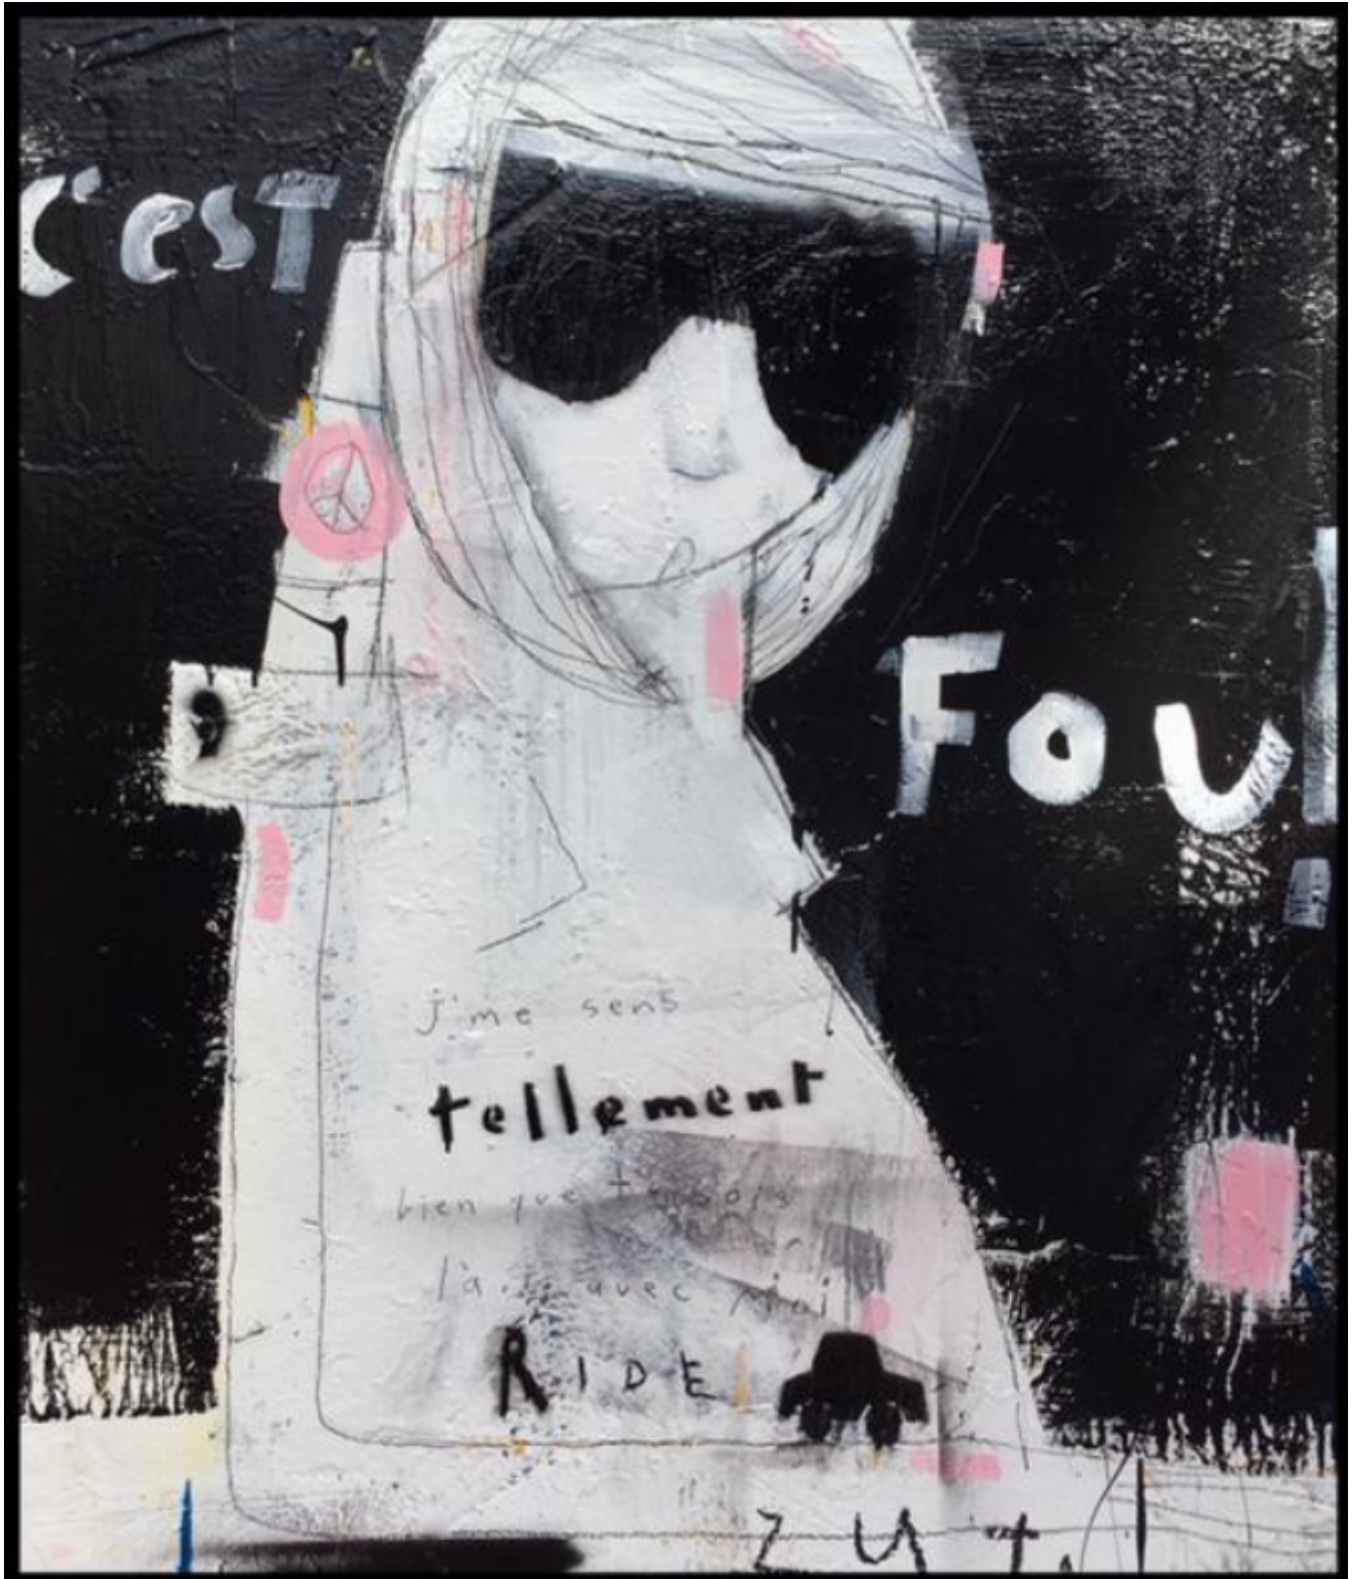

artéria

C'est fou

Zut

Sold

REF: 14210

Height: 102 cm (40.2")

Width: 86.5 cm (34.1")

DESCRIPTION

2017
Acrylic on wood, pastel and varnish