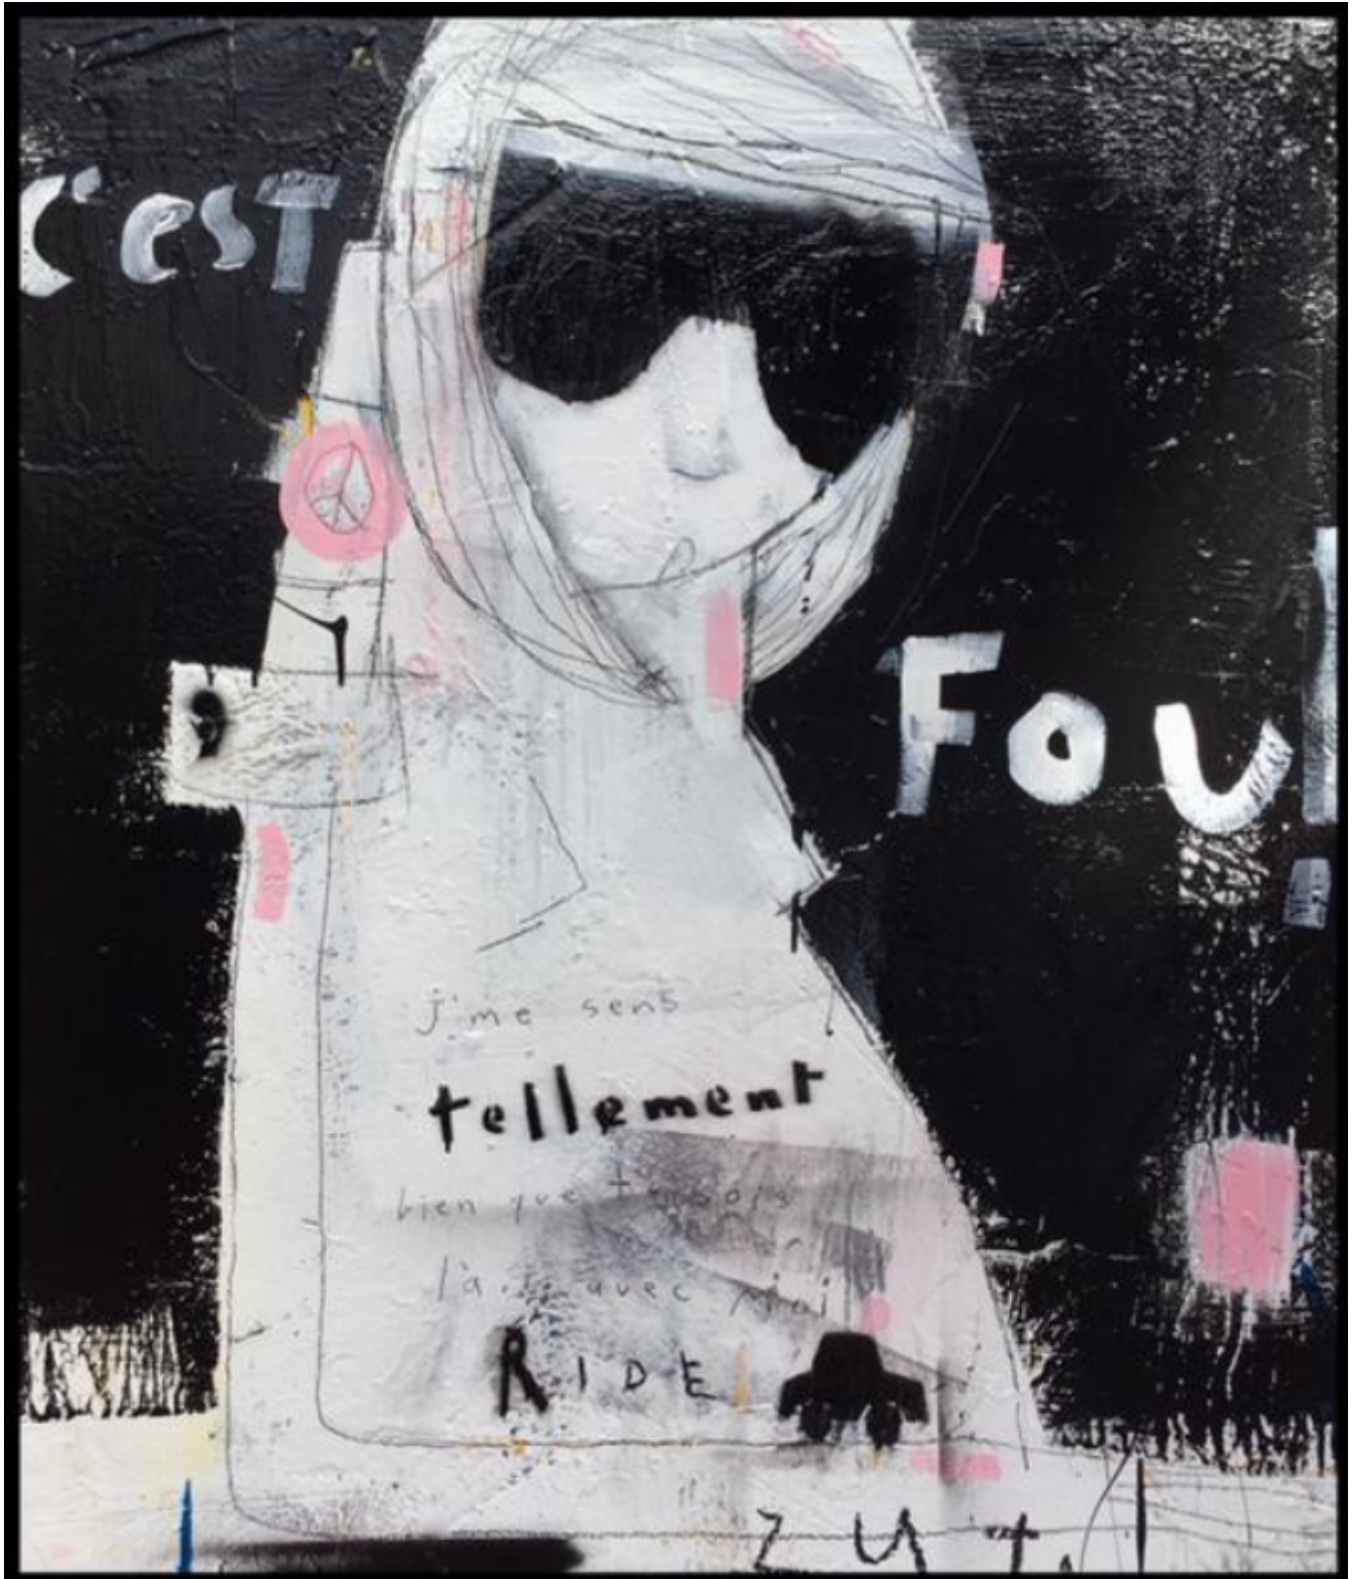

artéria

C'est fou

Zut

Sold

REF: 14210

Height: 102 cm (40.2")

Width: 86.5 cm (34.1")

## DESCRIPTION

---

2017  
Acrylic on wood, pastel and varnish