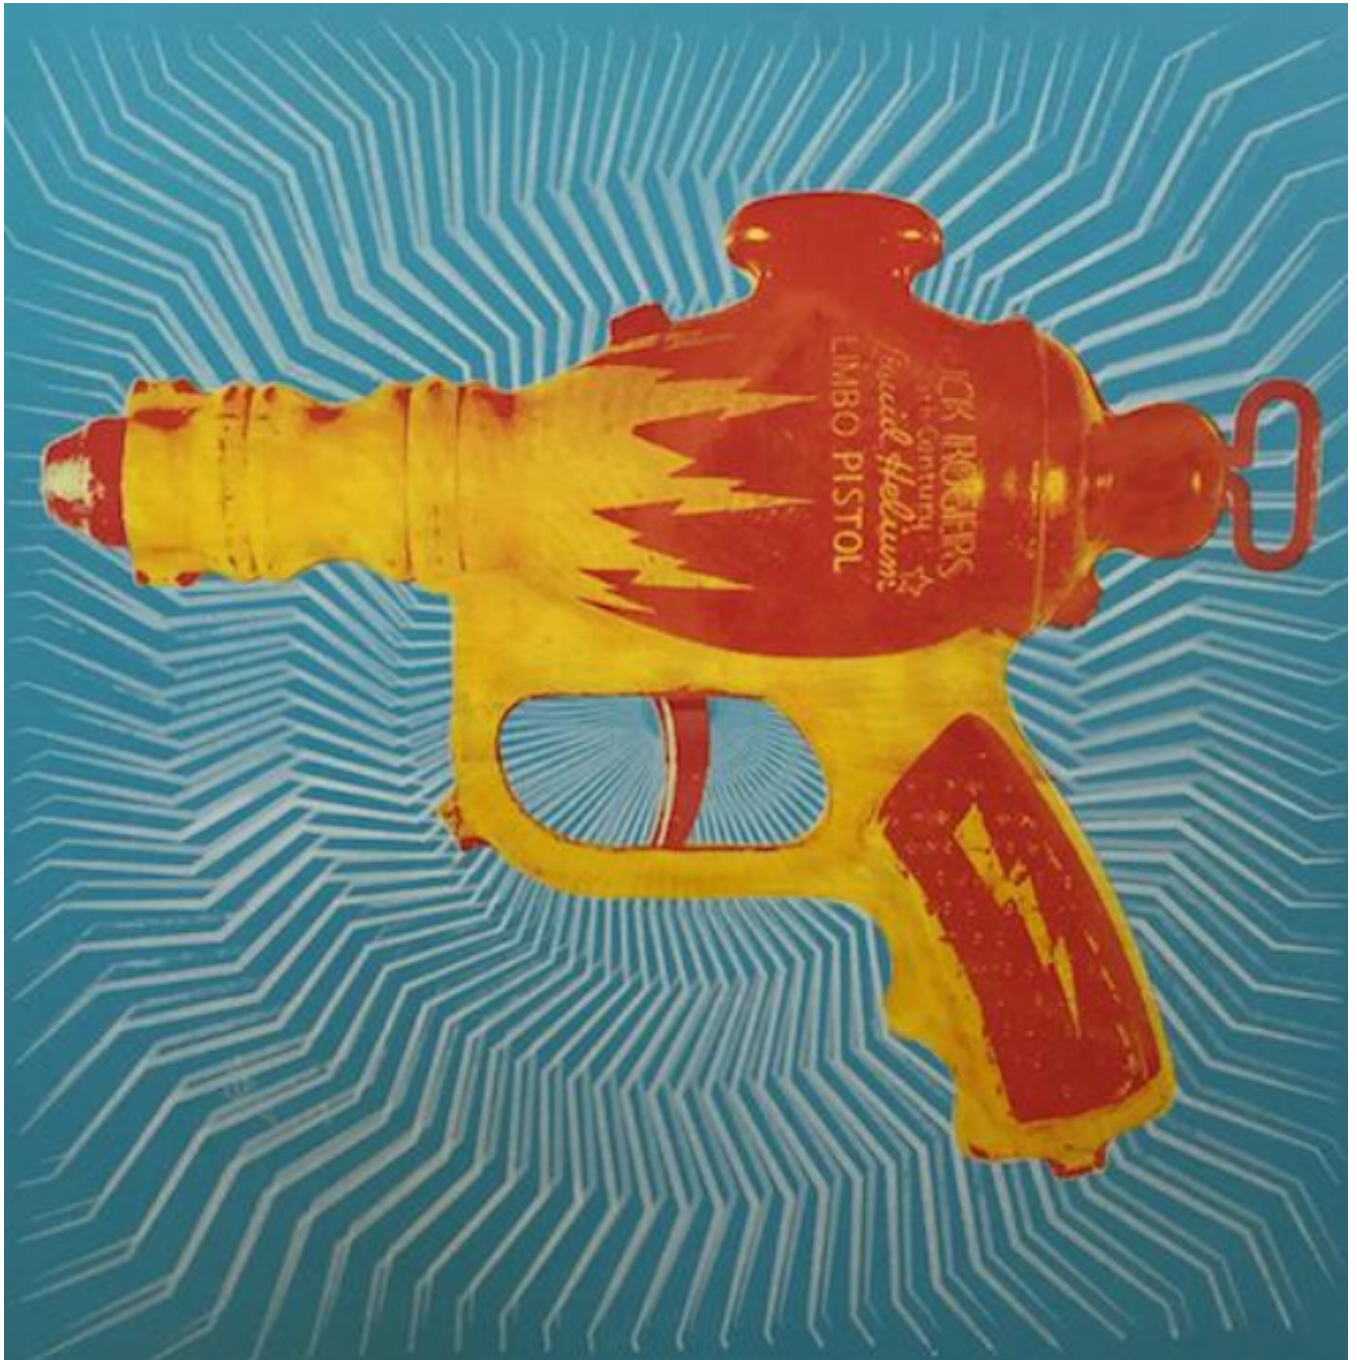

artéria

Buck Rogers on blue

Limbo

CA\$1,350 + TAX

REF: 11637

Height: 76.5 cm (30.1")

Width: 76.5 cm (30.1")