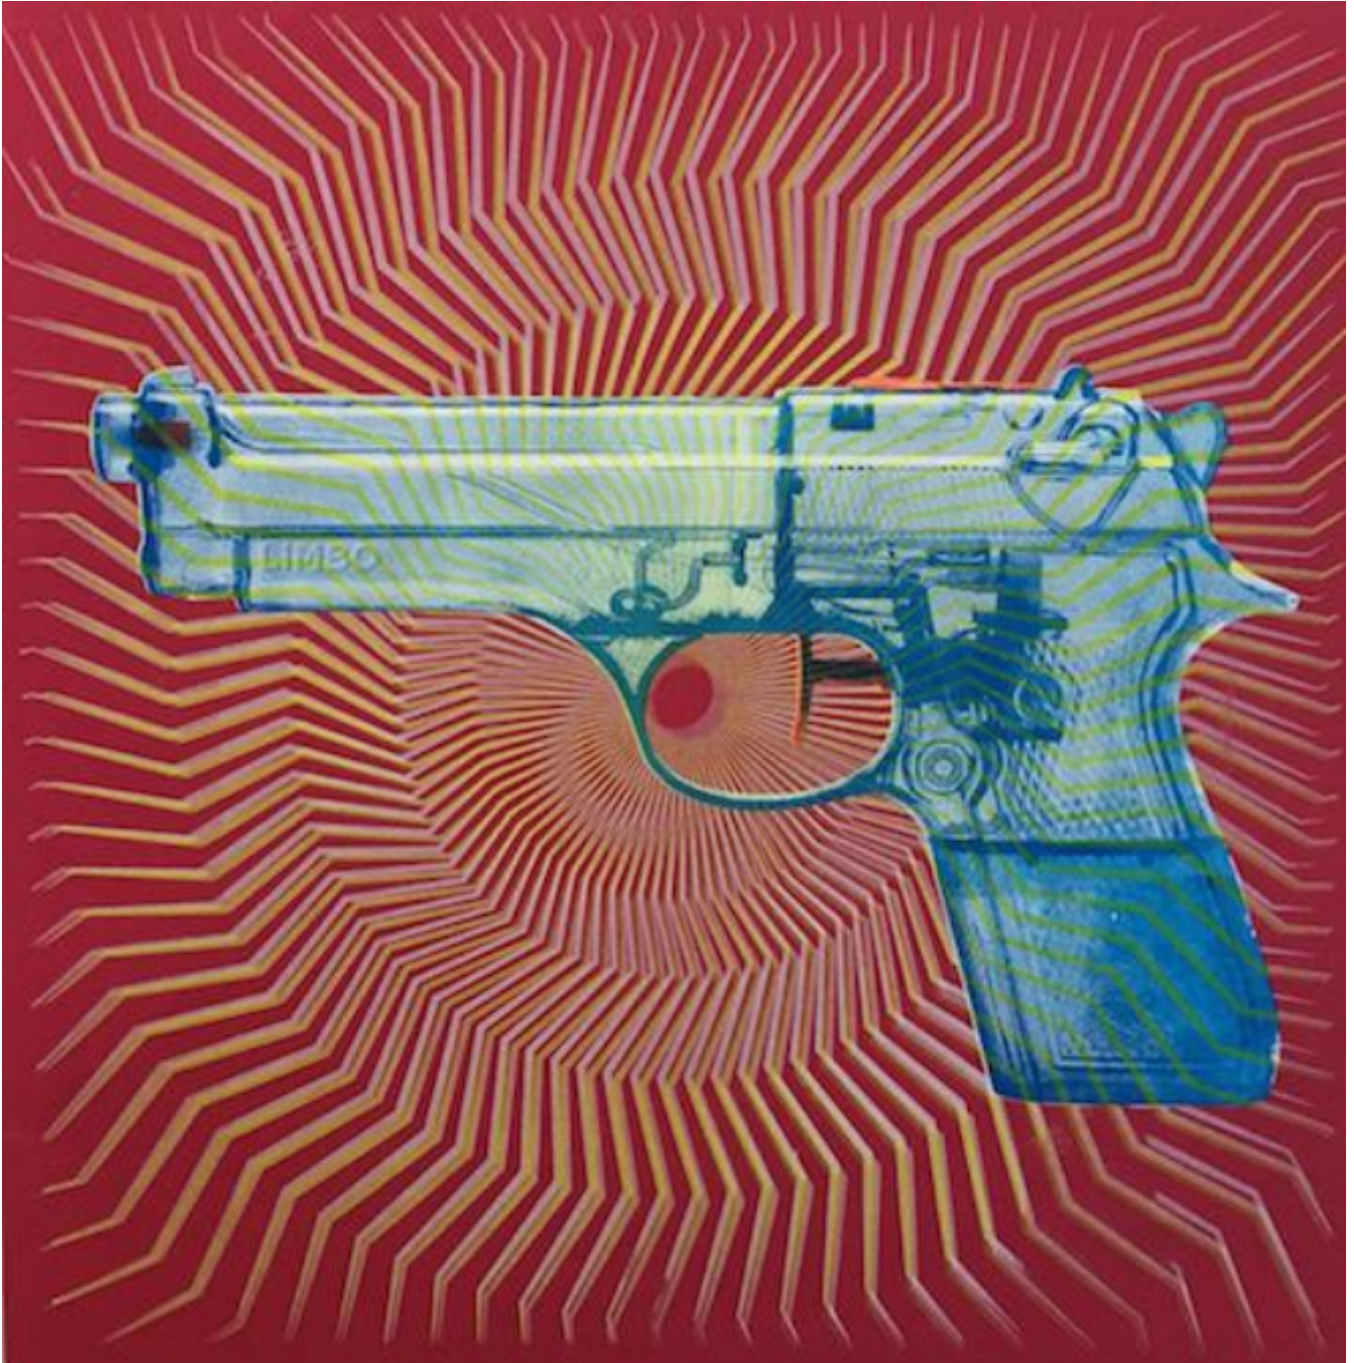

artéria

Blue gun on red

Limbo

CA\$1,350 + TAX

REF: 11631

Height: 76.5 cm (30.1")

Width: 76.5 cm (30.1")

DESCRIPTION