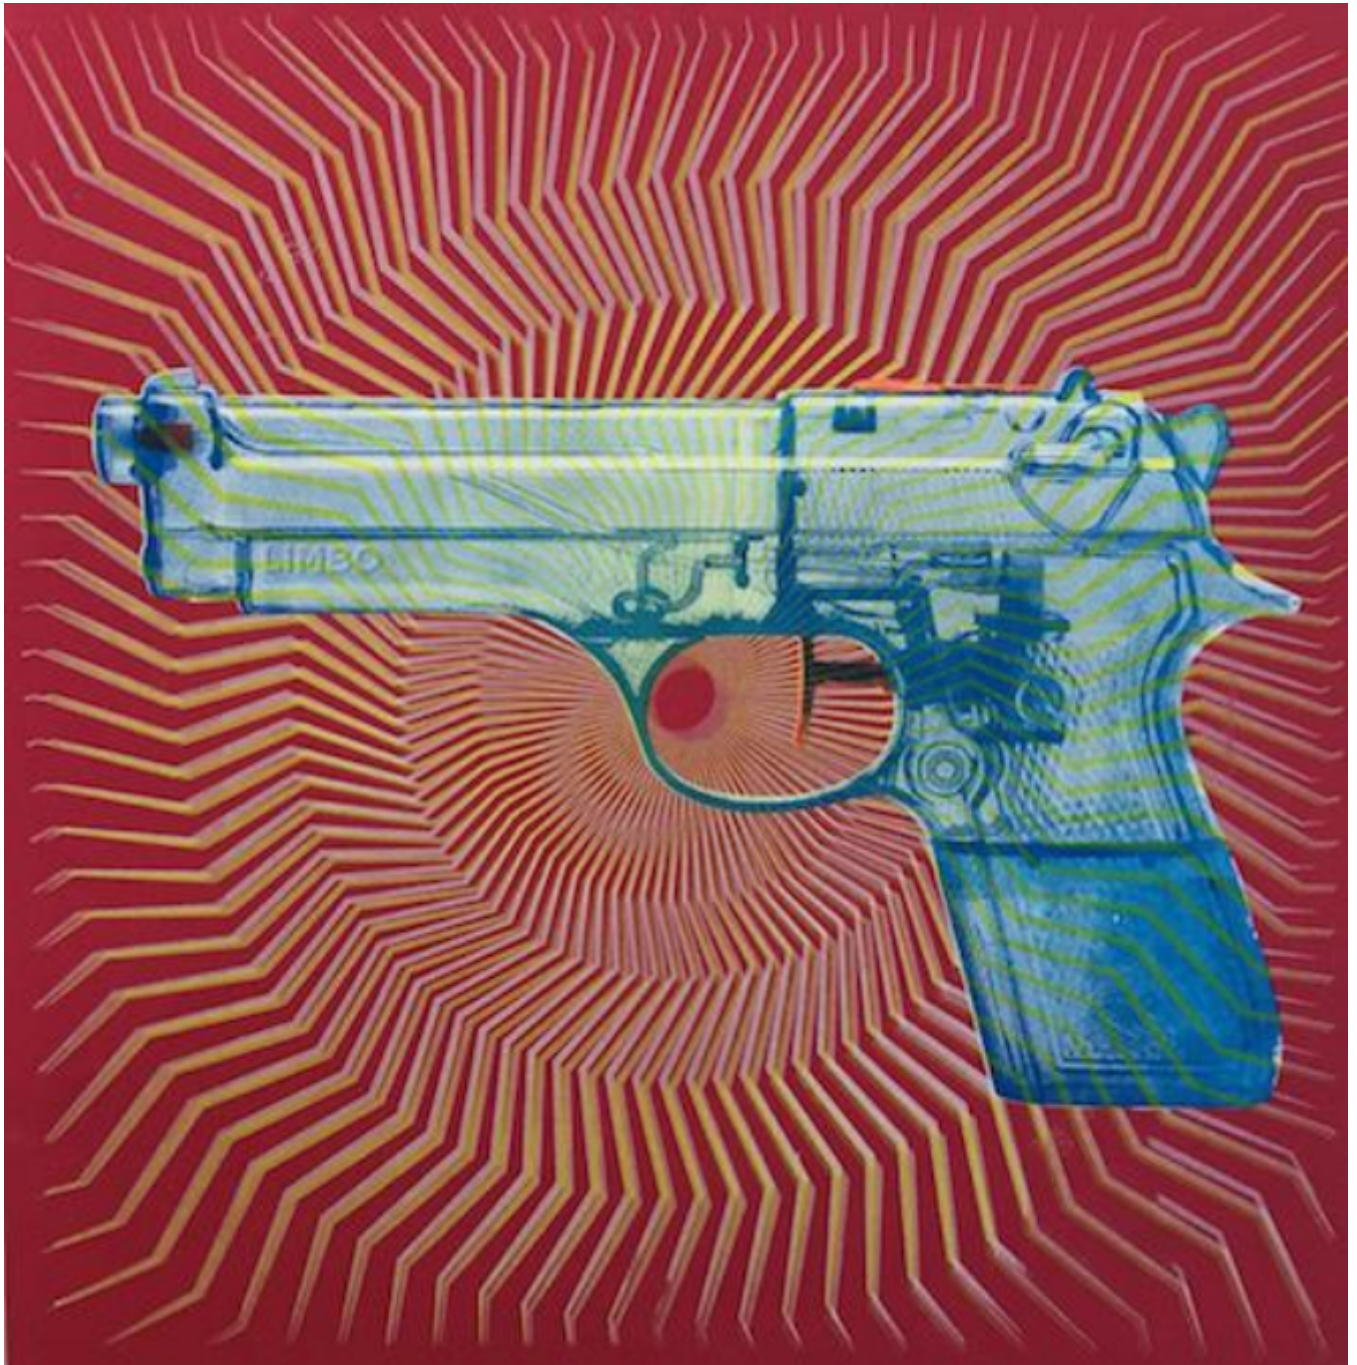

# artéria

Blue gun on red

Limbo

CA\$1,350 + TAX

REF: 11631

Height: 76.5 cm (30.1")

Width: 76.5 cm (30.1")