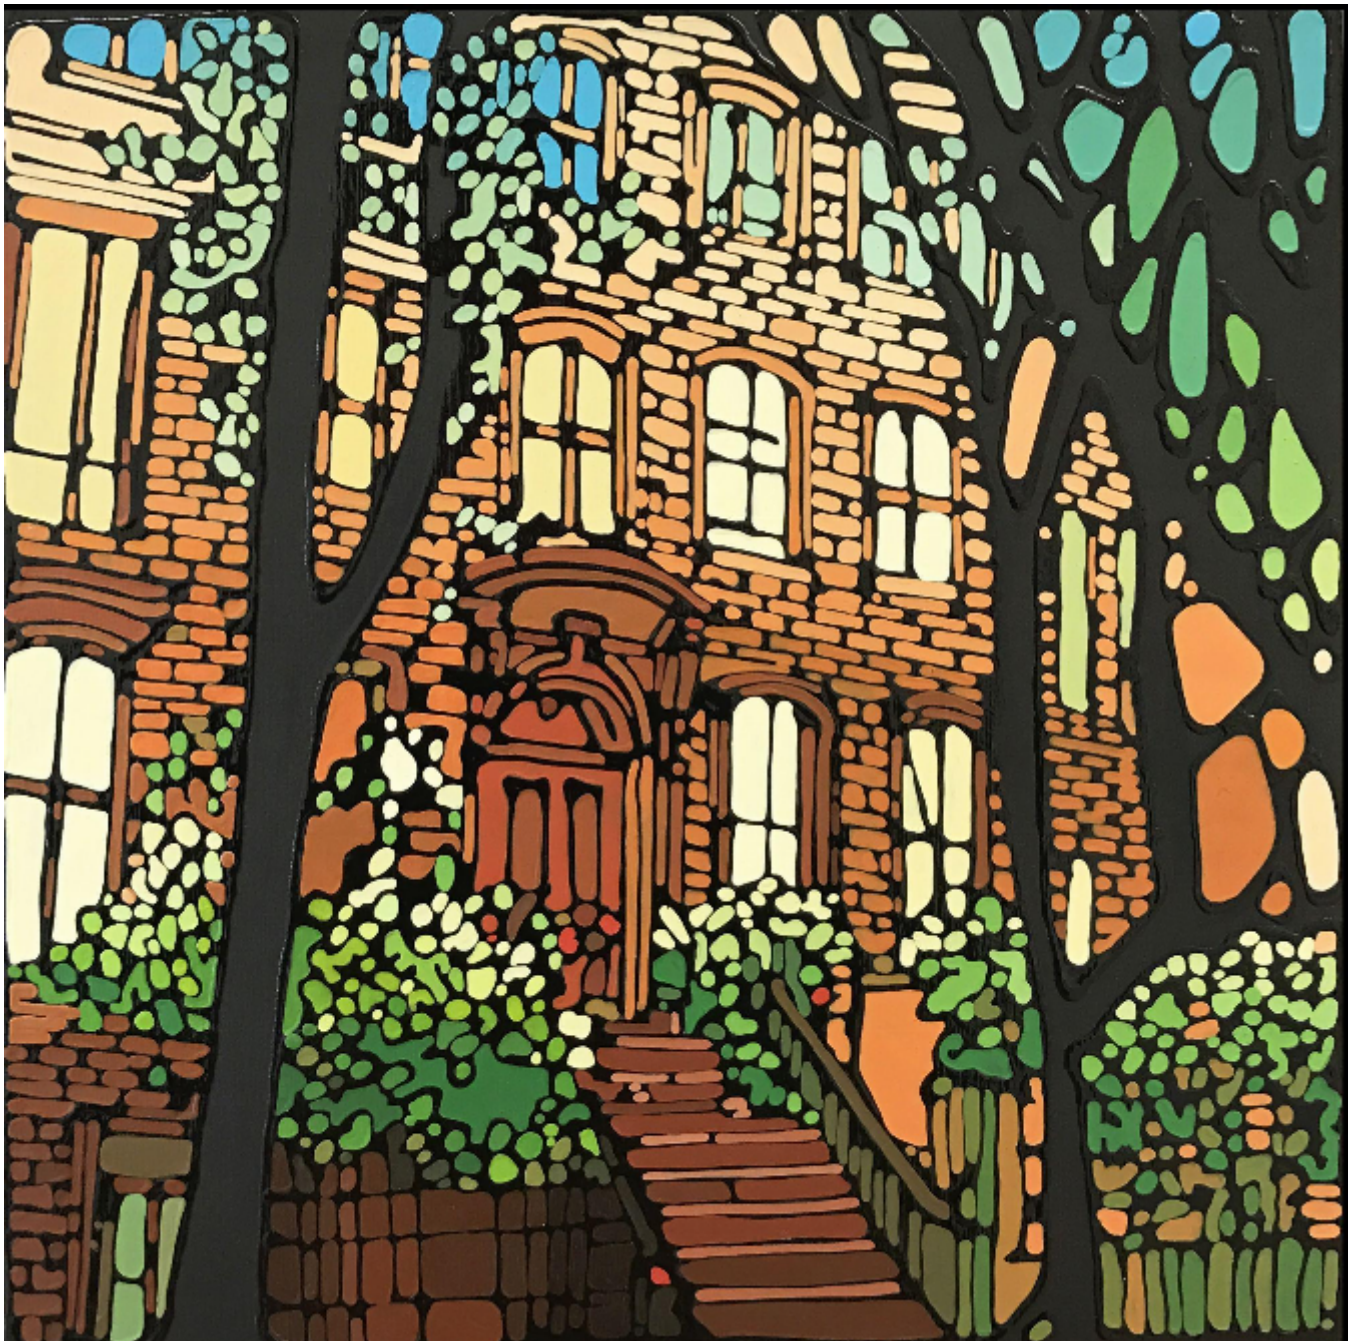

artéria

Between the Foliage

Sold

REF: 13995

Height: 15.5 cm (6.1")

Width: 15.5 cm (6.1")

DESCRIPTION

2017

Acrylic and enamel on wood panel