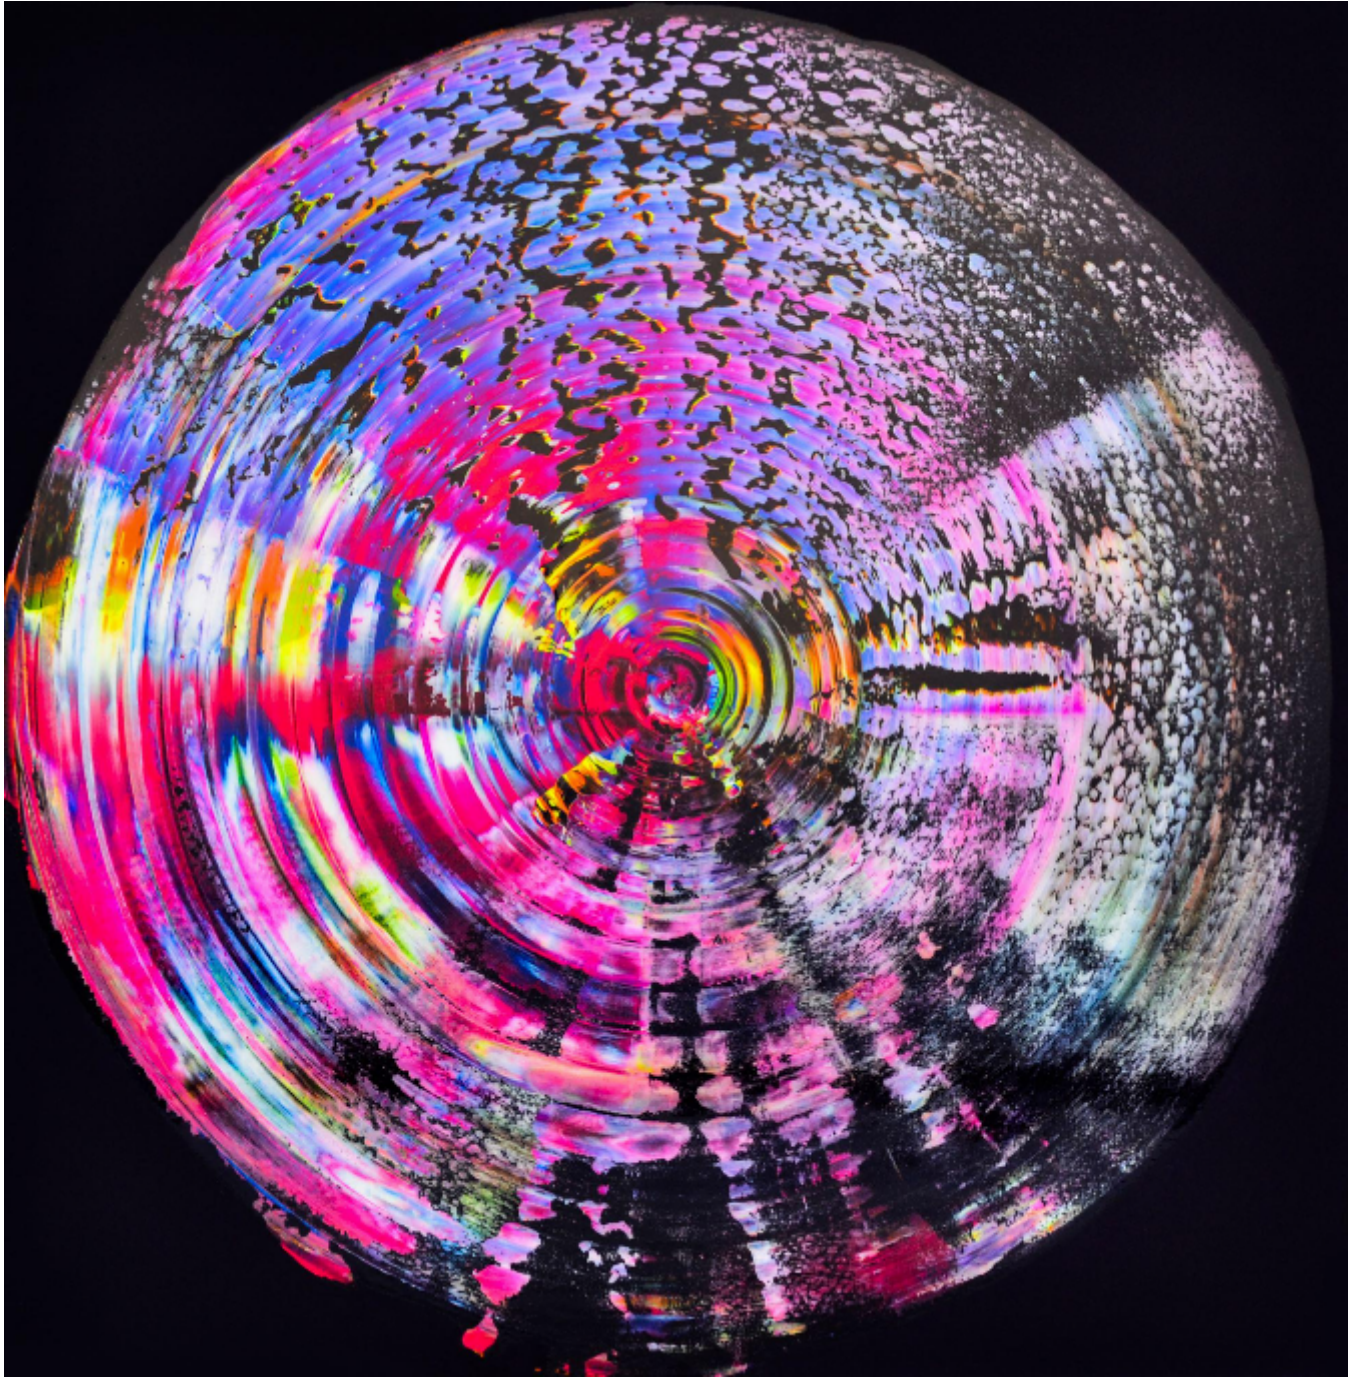

artéria

---

Spectrum

Isabelle Beaubien

Sold

REF: 16122

Height: 122 cm (48")

Width: 122 cm (48")