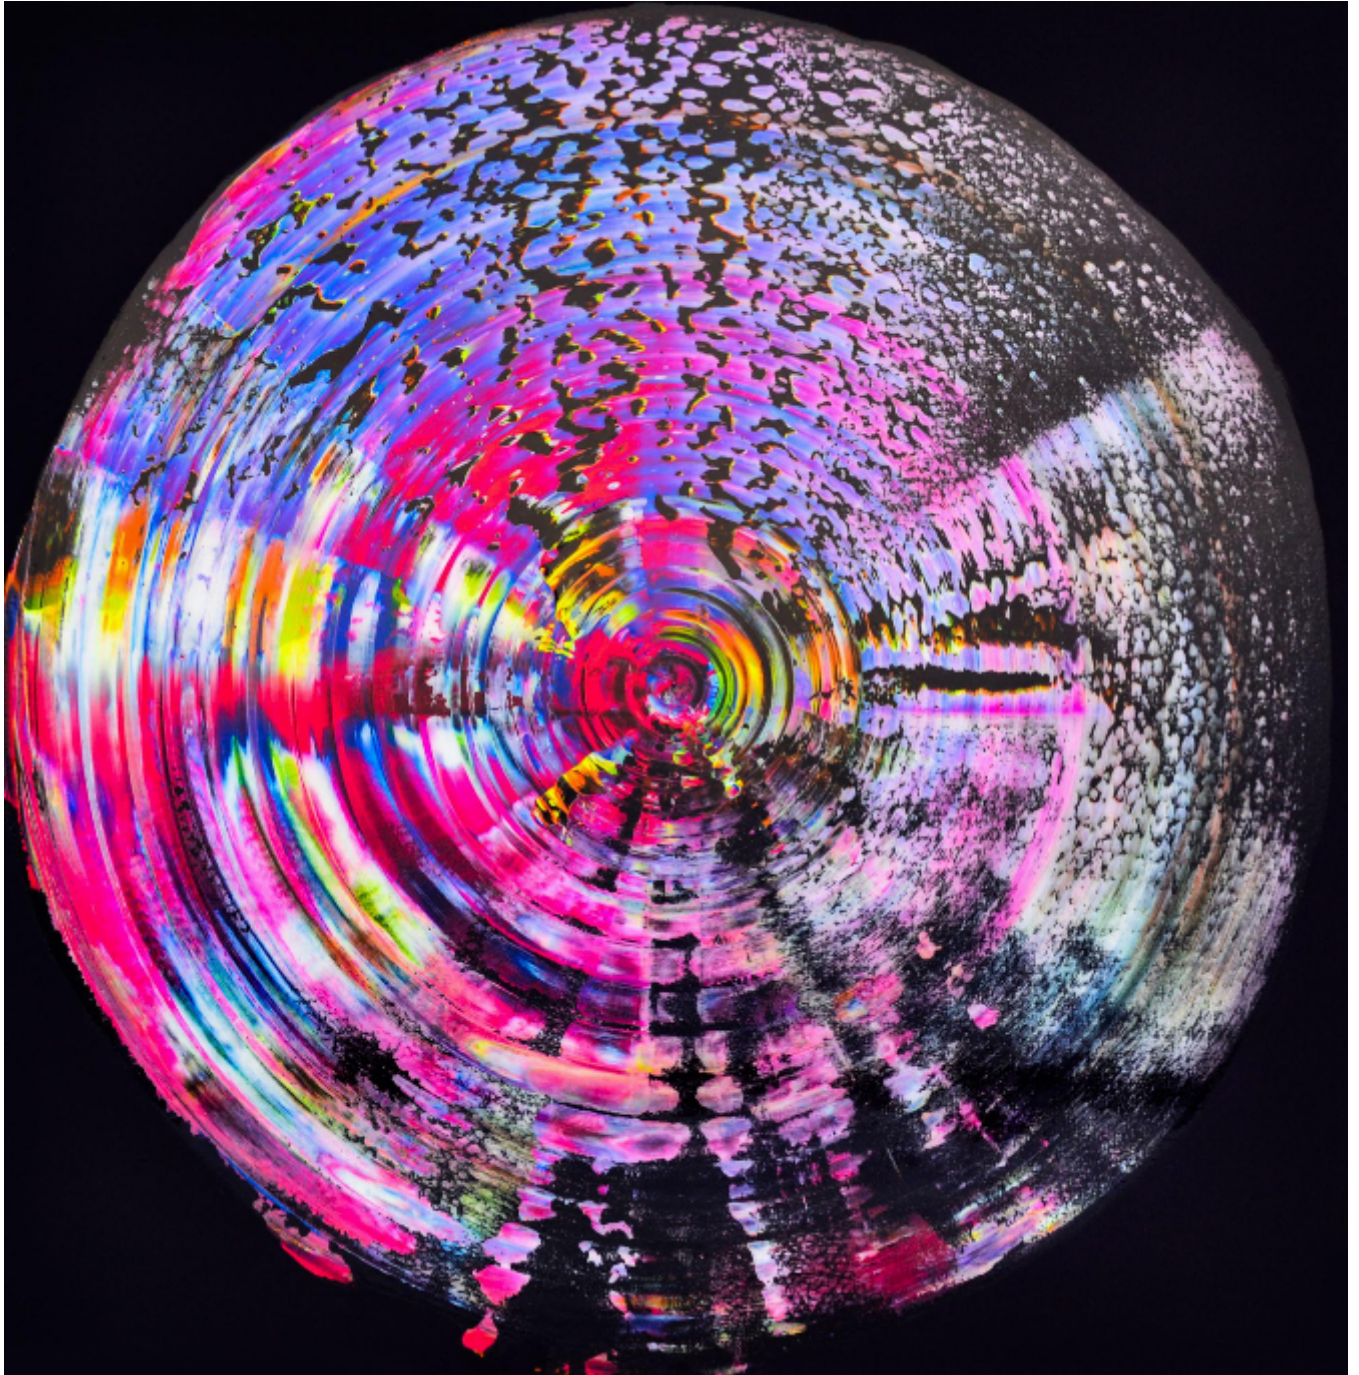

artéria

Spectrum

Isabelle Beaubien

Sold

REF: 16122

Height: 122 cm (48")

Width: 122 cm (48")

DESCRIPTION