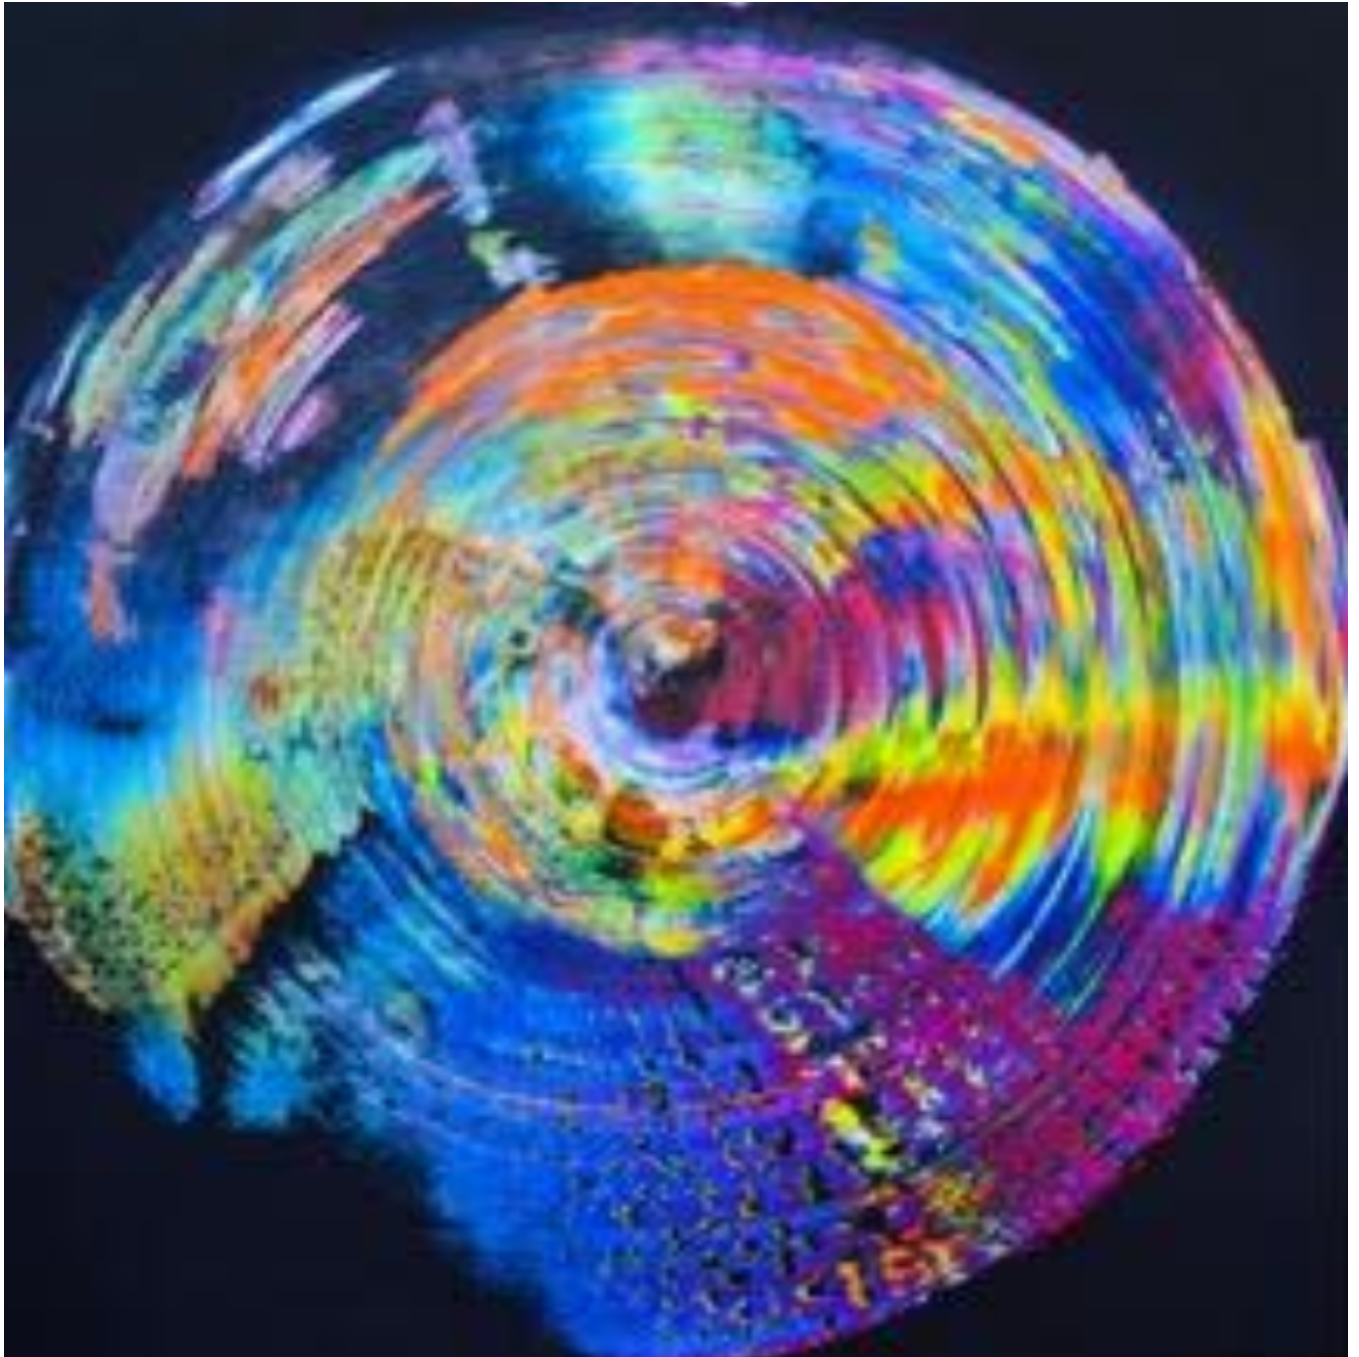

# artéria

## Reminiscences

Isabelle Beaubien

Sold

REF: 14385

Height: 122 cm (48")

Width: 122 cm (48")

Depth: 4.5 cm (1.8")

## DESCRIPTION

---

Acrylic and resin on canvas