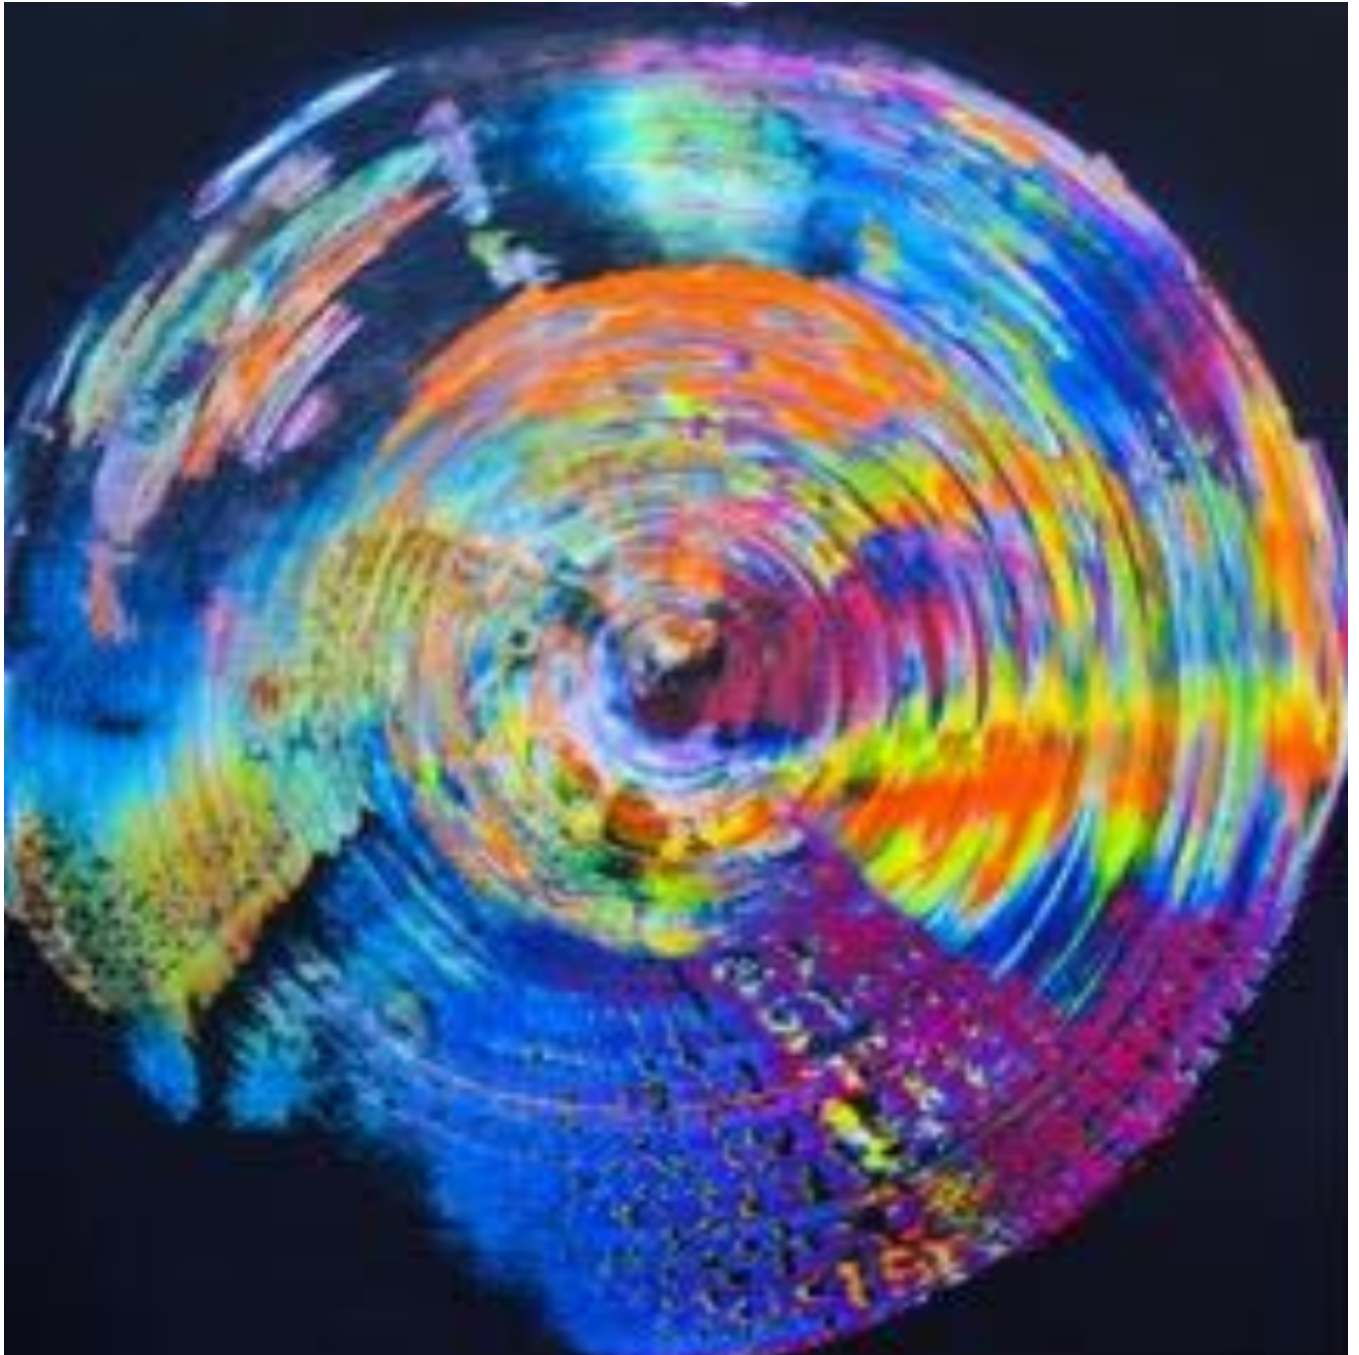

artéria

Reminiscences

Isabelle Beaubien

Sold

REF: 14385

Height: 122 cm (48")

Width: 122 cm (48")

Depth: 4.5 cm (1.8")

## DESCRIPTION

---

Acrylic and resin on canvas