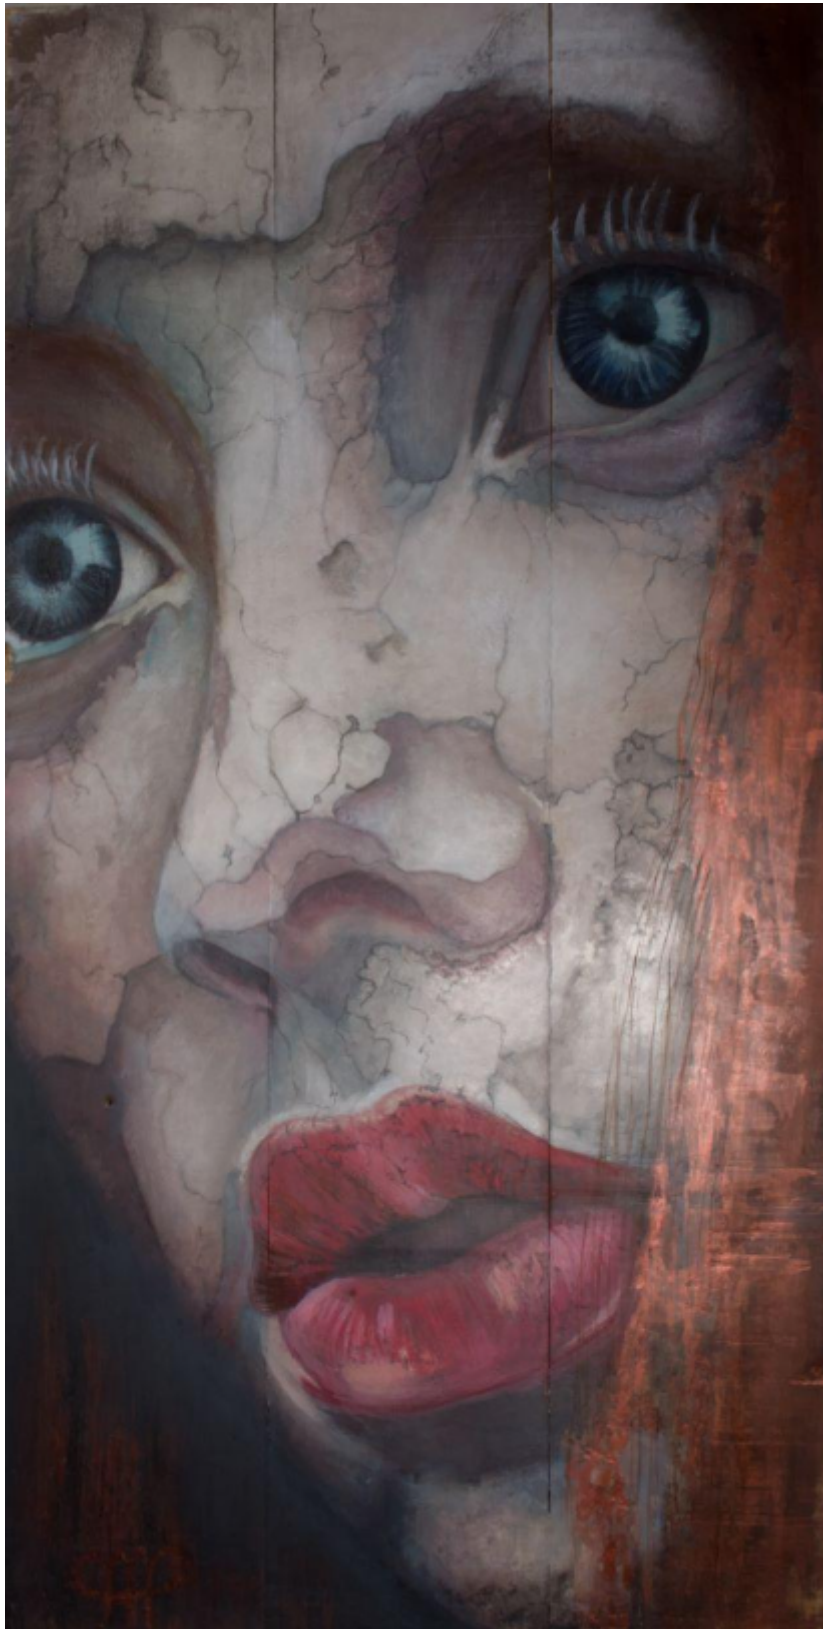

artéria

Red and Beautiful

Mance Poudrier

Sold

REF: 15672

Height: 91.5 cm (36")

Width: 183 cm (72")

## DESCRIPTION

---

acrylique, stuc vénitien, inclusion de pigments de cuivre.