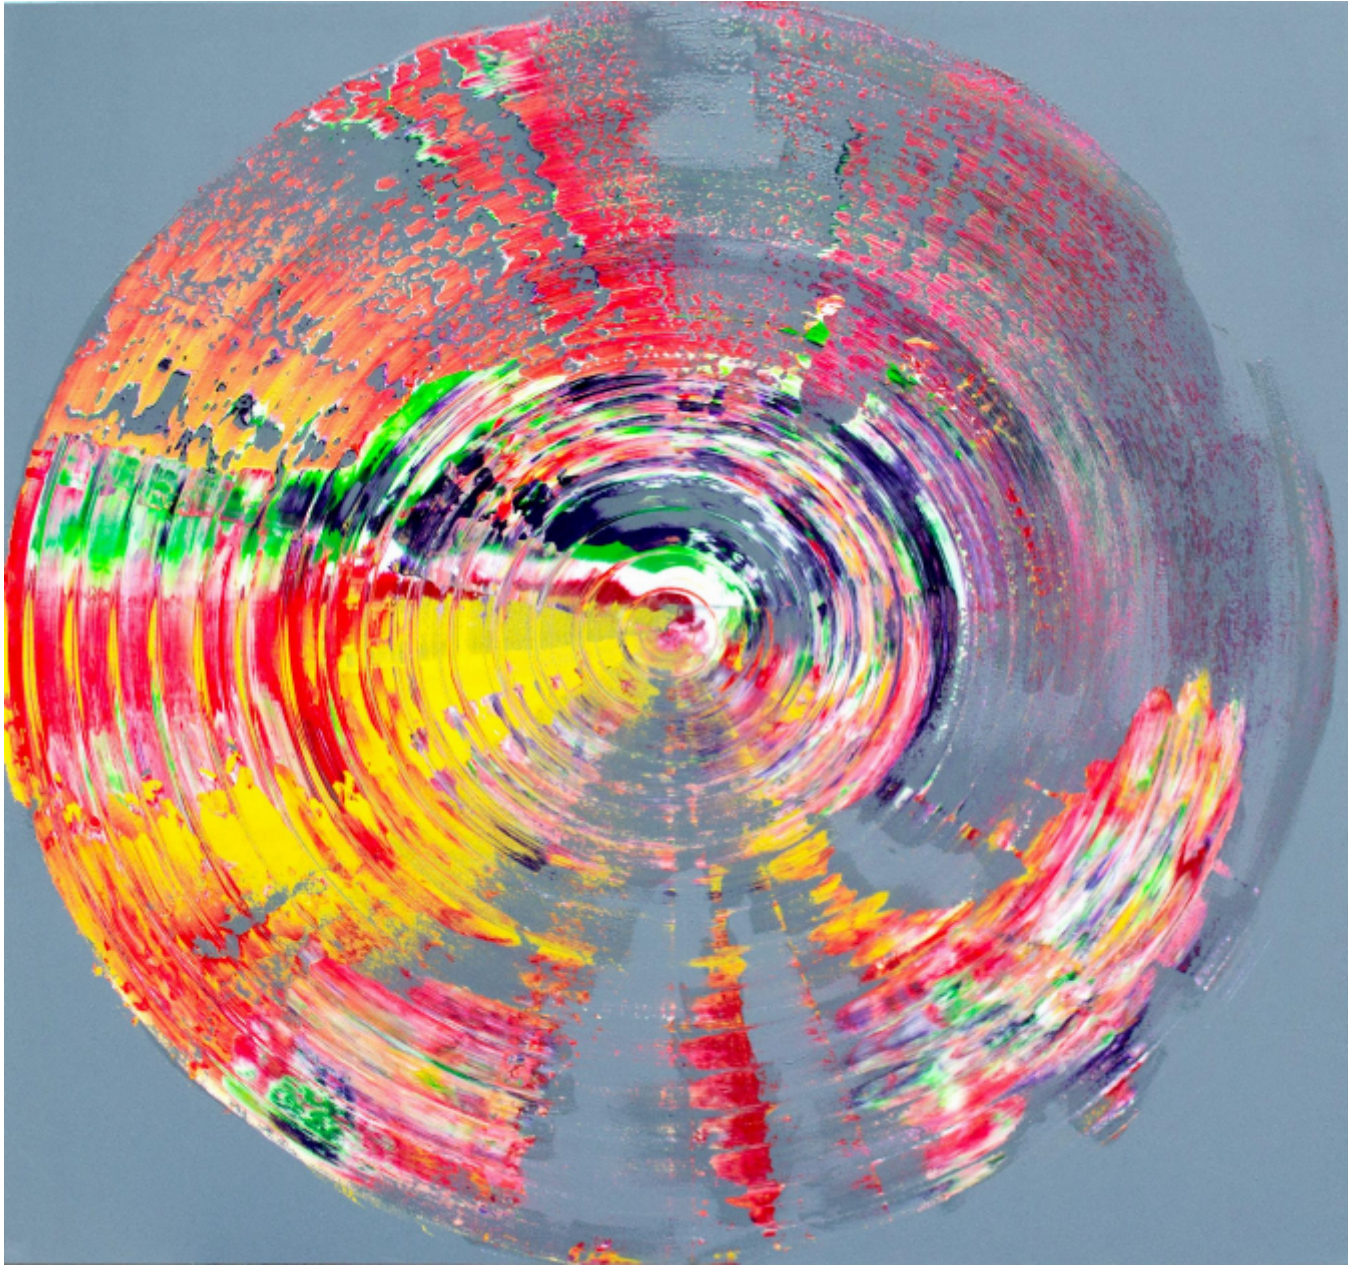

artéria

Original

Isabelle Beaubien

Sold

REF: 14921

Height: 122 cm (48")

Width: 122 cm (48")

Depth: 1.6 cm (0.6")

DESCRIPTION

Acrylic and resin on canvas