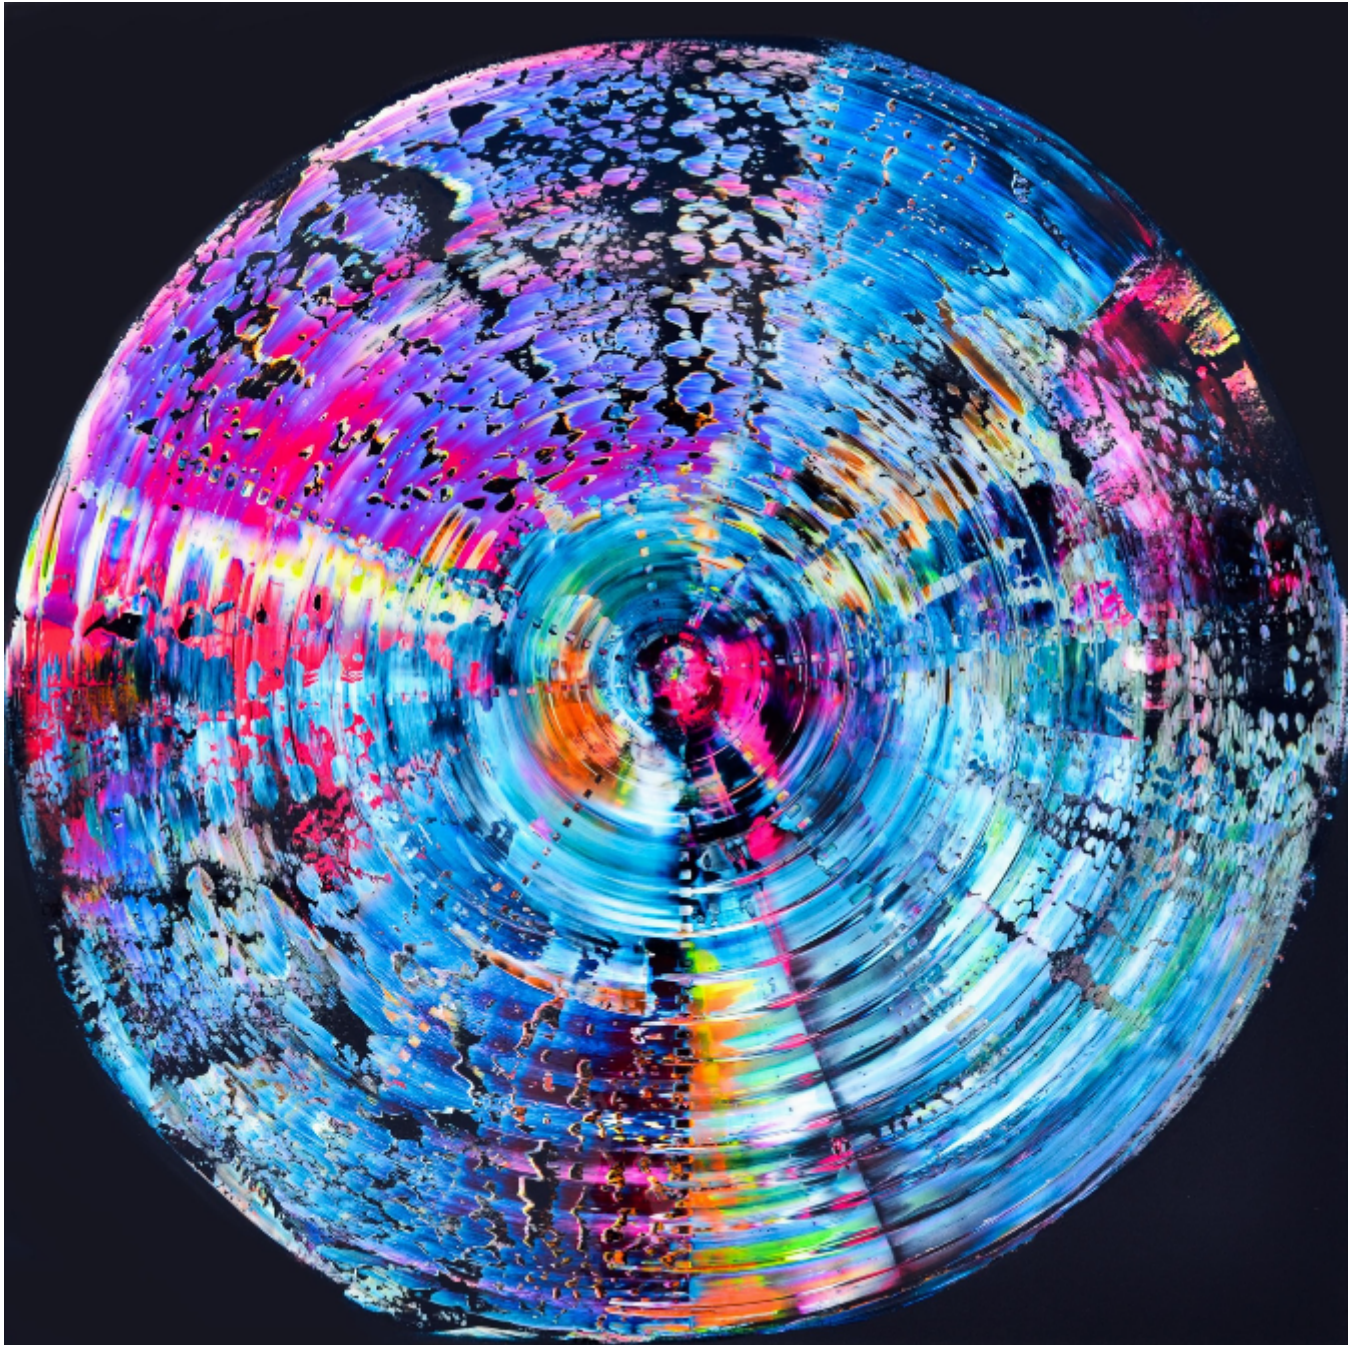

artéria

---

Night Life

Isabelle Beaubien

Sold

REF: 15190

Height: 122 cm (48")

Width: 122 cm (48")

## DESCRIPTION

---

2018, retouchée 2023

Acrylic and resin on canvas

The darkest night is often the bridge to the brightest tomorrow.

La nuit la plus sombre est souvent un pont pour un lendemain brillant.