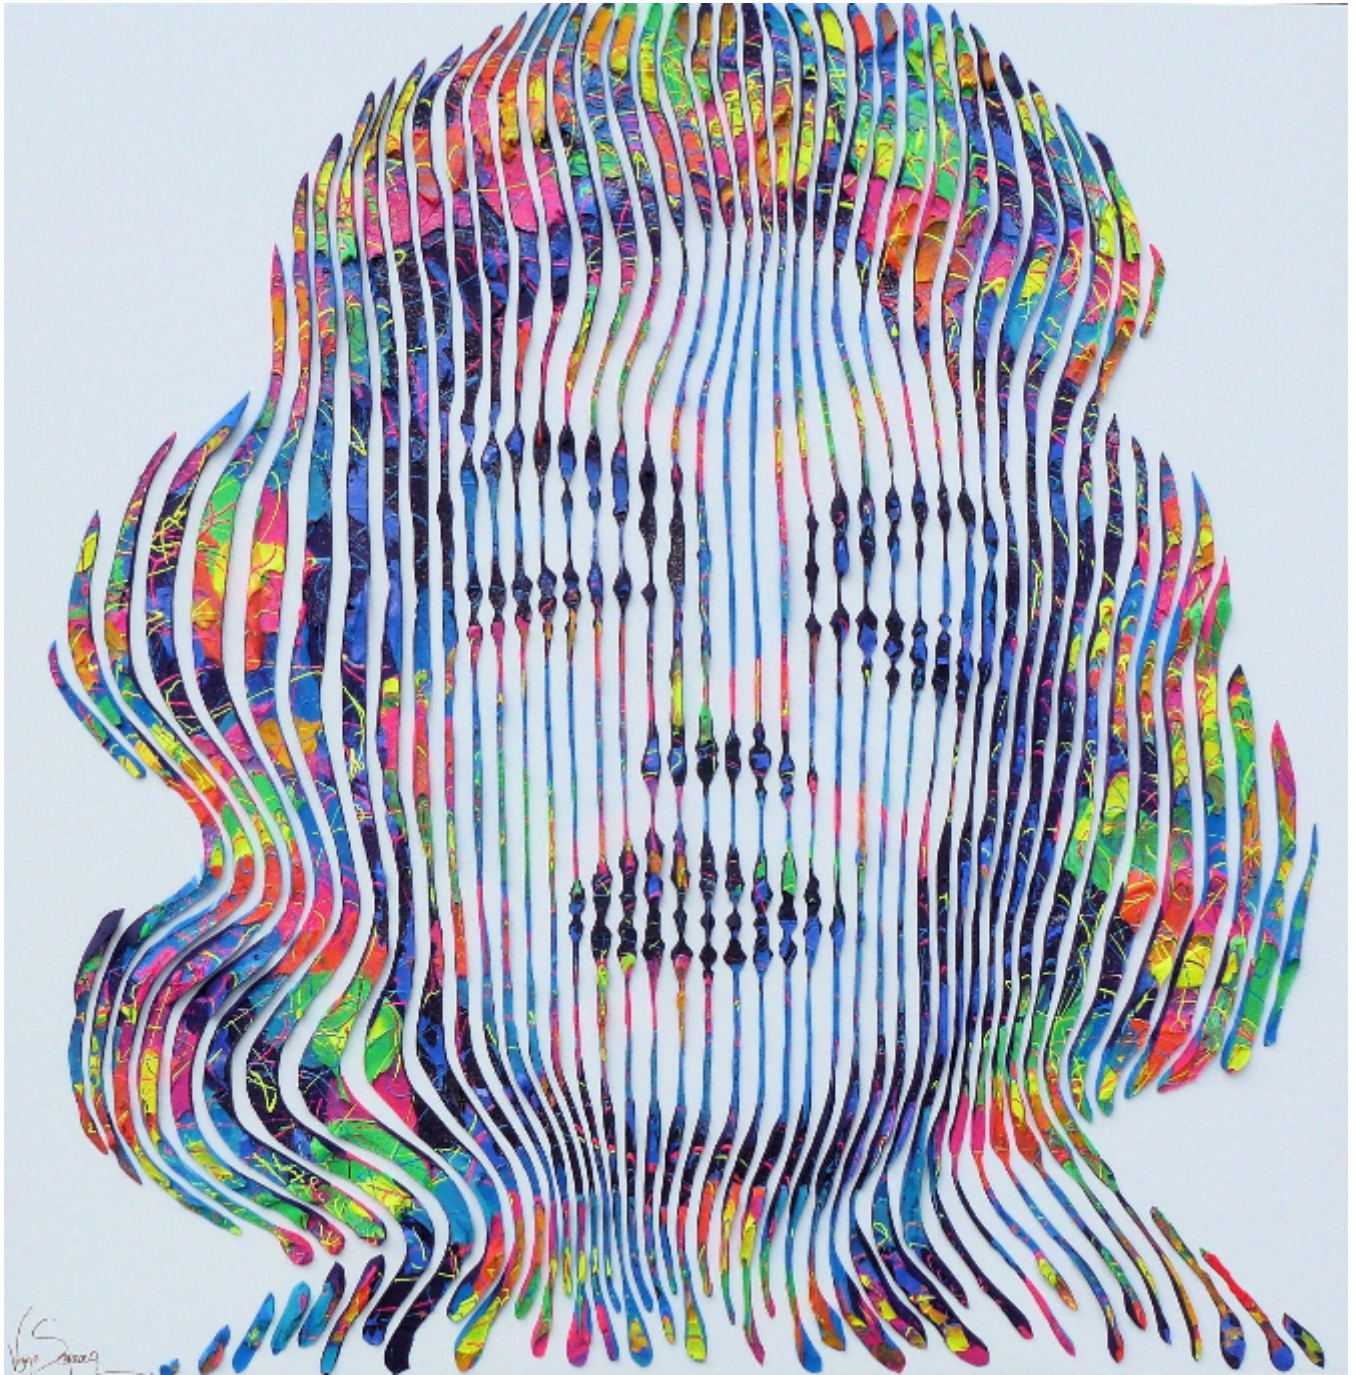

artéria

Marilyn l'envoutante

Virginie Schroeder

Sold

REF: 14327

Height: 137.5 cm (54.1")

Width: 137.5 cm (54.1")

DESCRIPTION