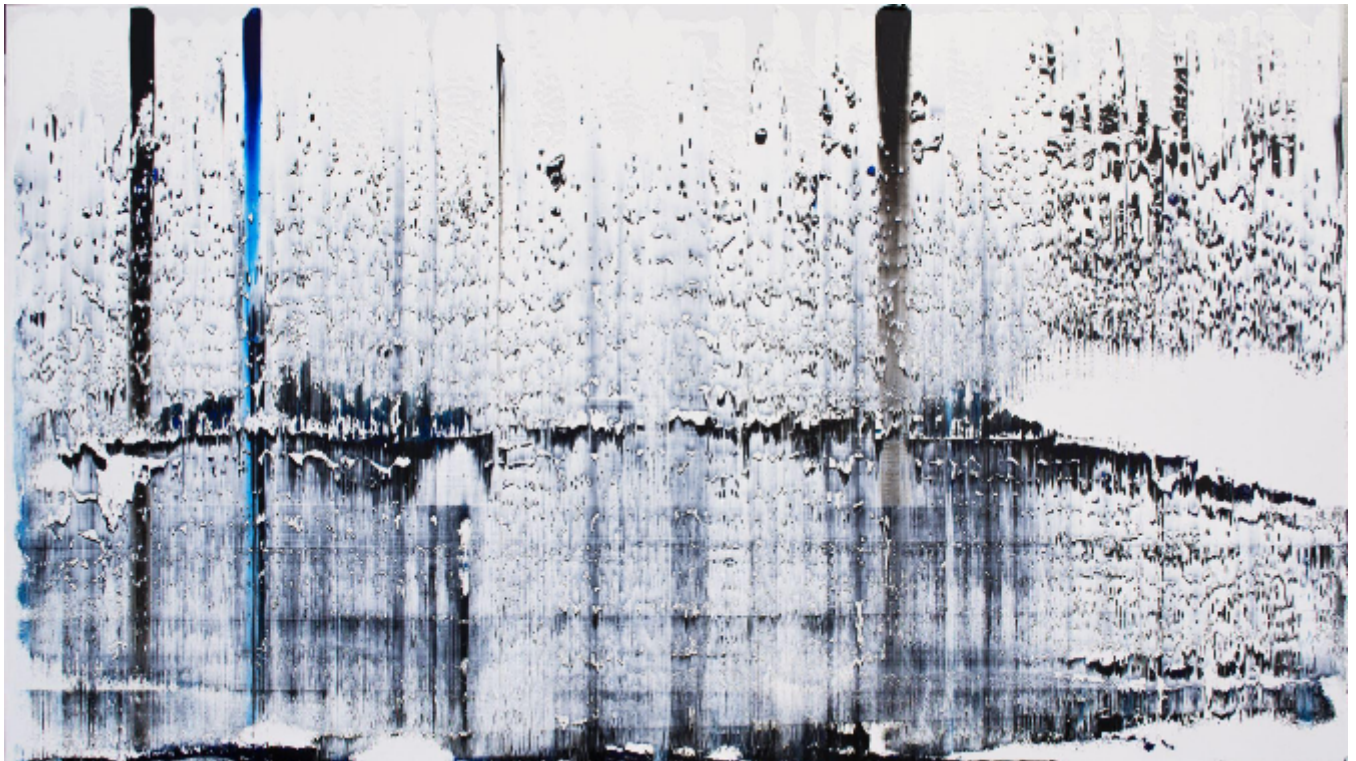

artéria

Long Winter

Isabelle Beaubien

Sold

REF: 16127

Height: 102 cm (40.2")

Width: 183 cm (72")

DESCRIPTION