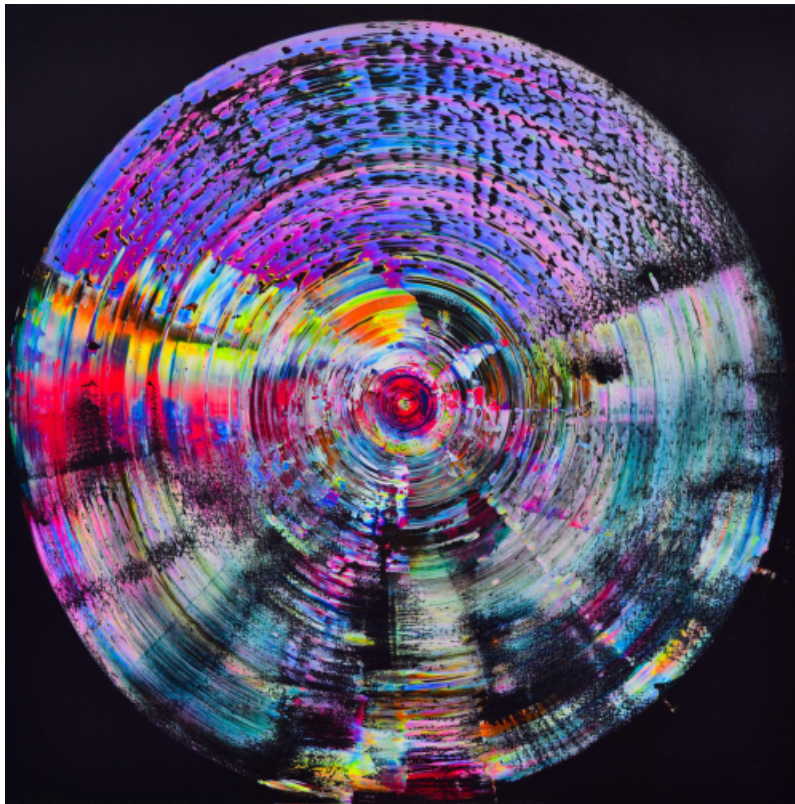

# artéria

Let it go

Isabelle Beaubien

REF: 15652

Height: 122 cm (48") Width: 122 cm (48")

**Sold**

2019

Acrylic and resin on canvas

Acrylique et résine sur canvas