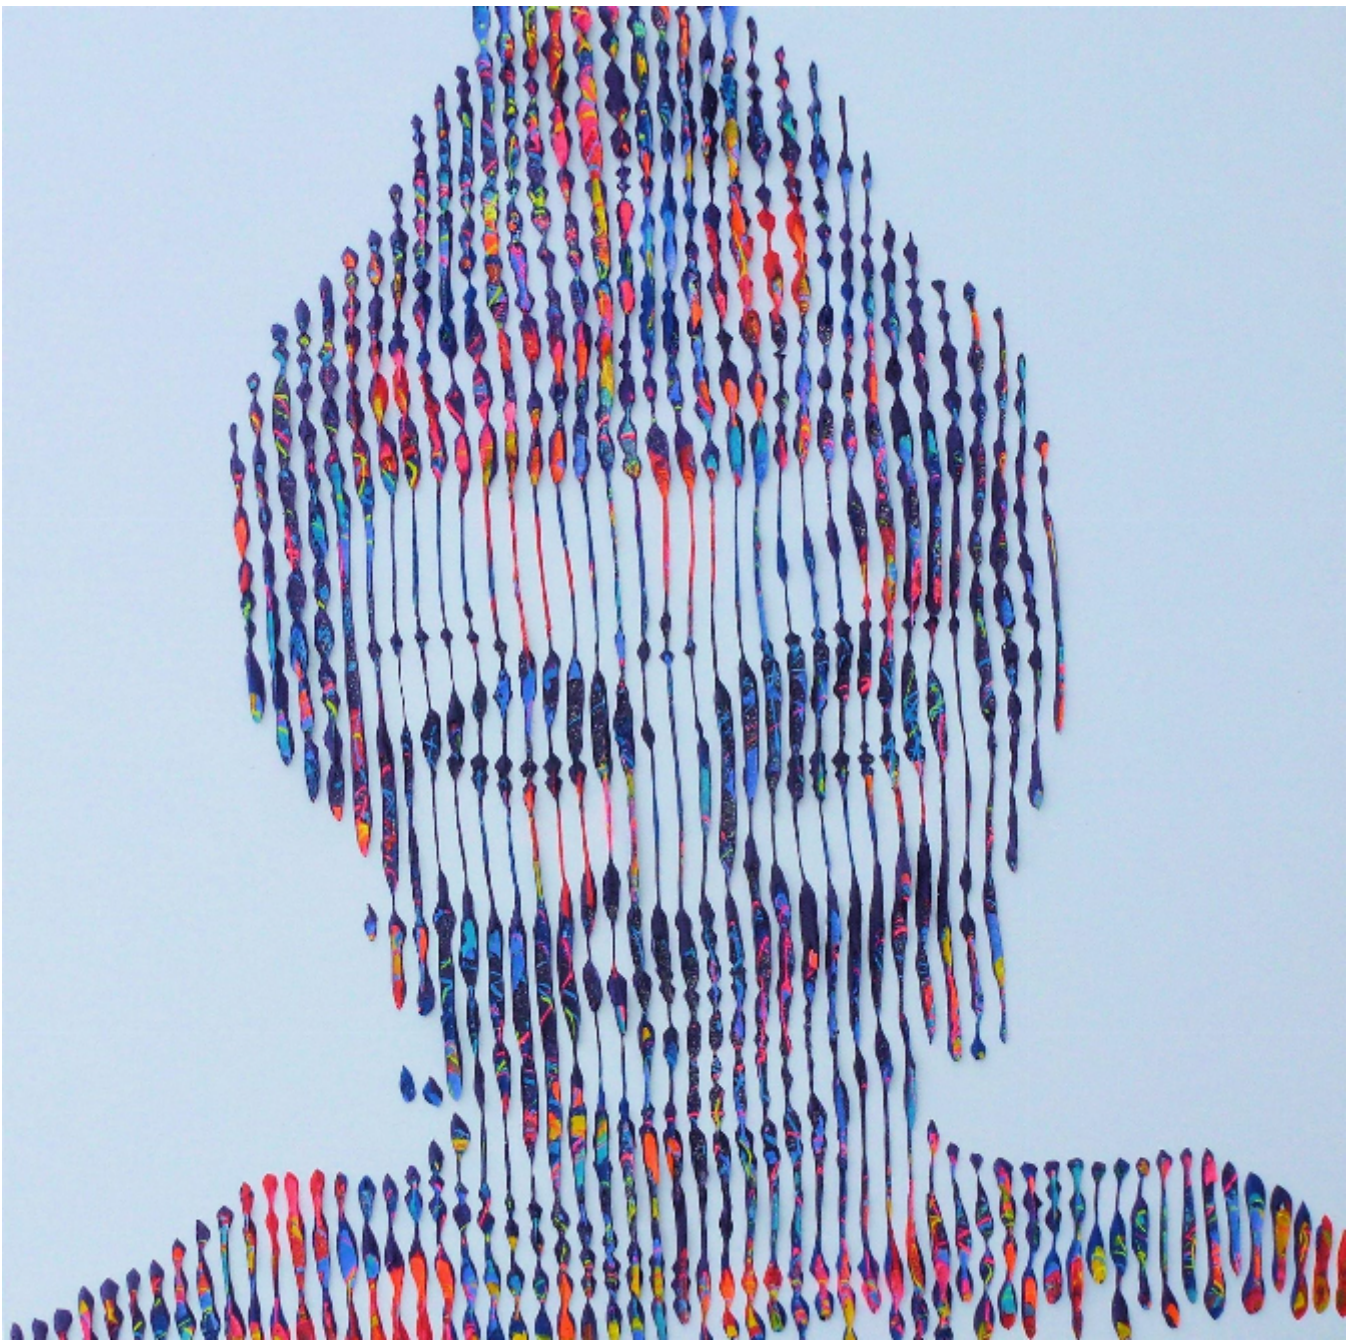

artéria

**Le Buddha de la Paix**

Virginie Schroeder

Sold

REF: 14758

Height: 122 cm (48")

Width: 122 cm (48")

## DESCRIPTION

---

2018