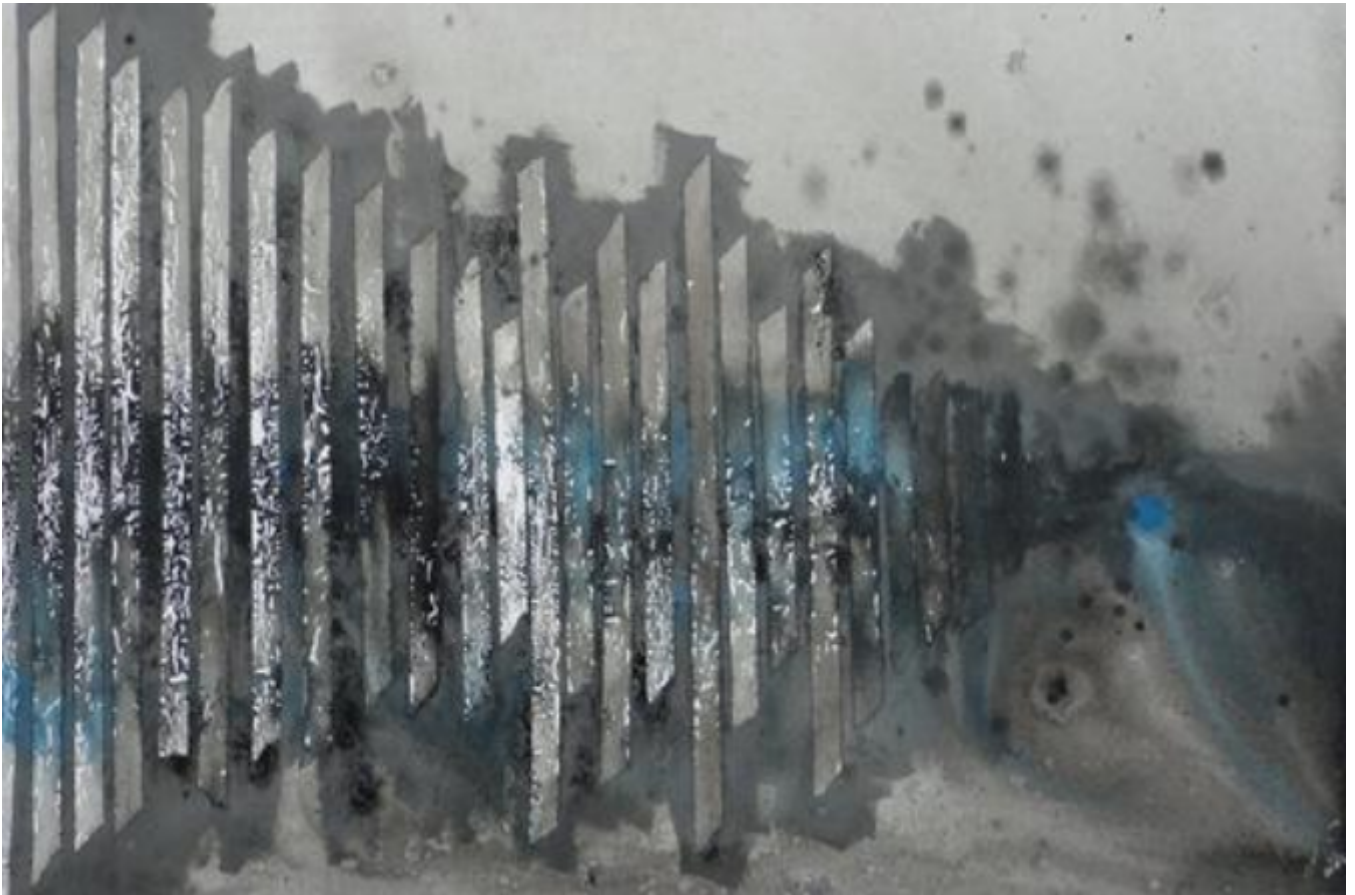

artéria

Landscape I

Christian Dorey

CA\$1,320 + TAX

REF: 3192

Height: 61 cm (24")

Width: 91.5 cm (36")

DESCRIPTION