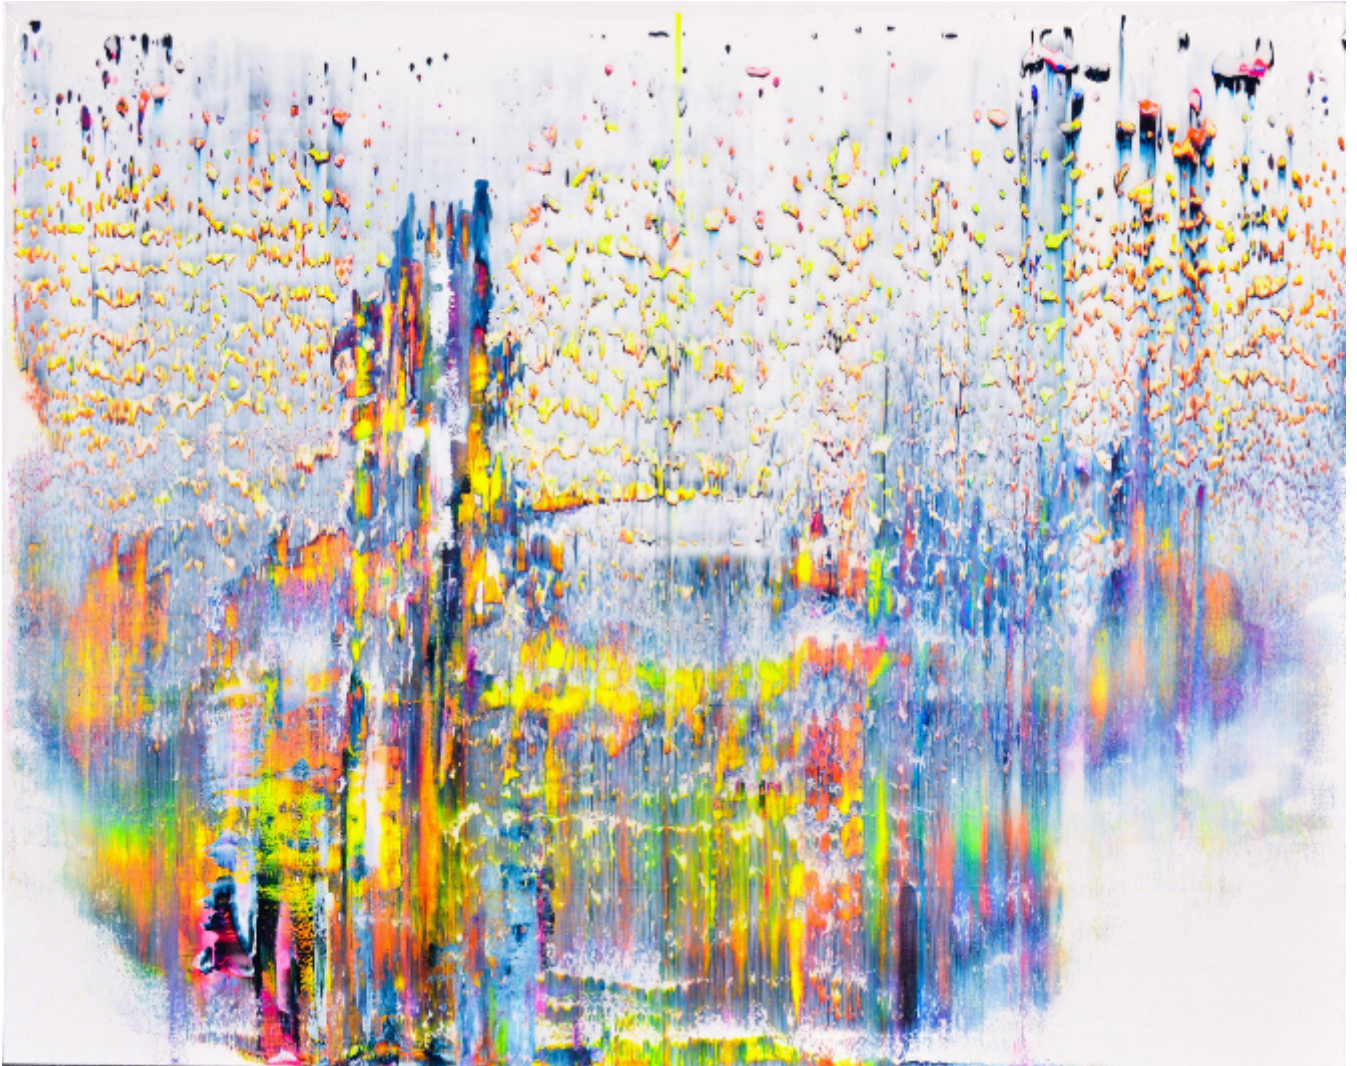

artéria

---

Eruption

Isabelle Beaubien

Sold

REF: 15430

Height: 122 cm (48")

Width: 152.5 cm (60")