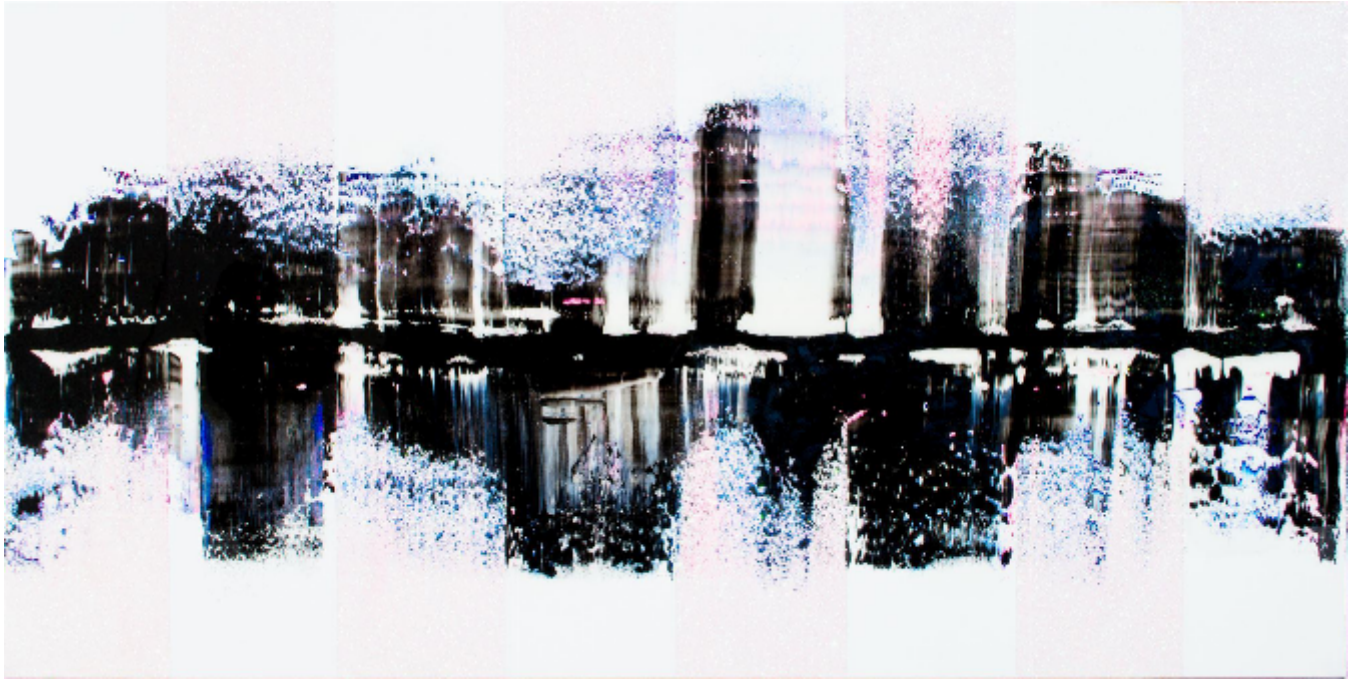

artéria

City Skype

Isabelle Beaubien

Sold

REF: 14870

Height: 61 cm (24")

Width: 122 cm (48")

Depth: 4.5 cm (1.8")

DESCRIPTION

Acrylic and resin on canvas