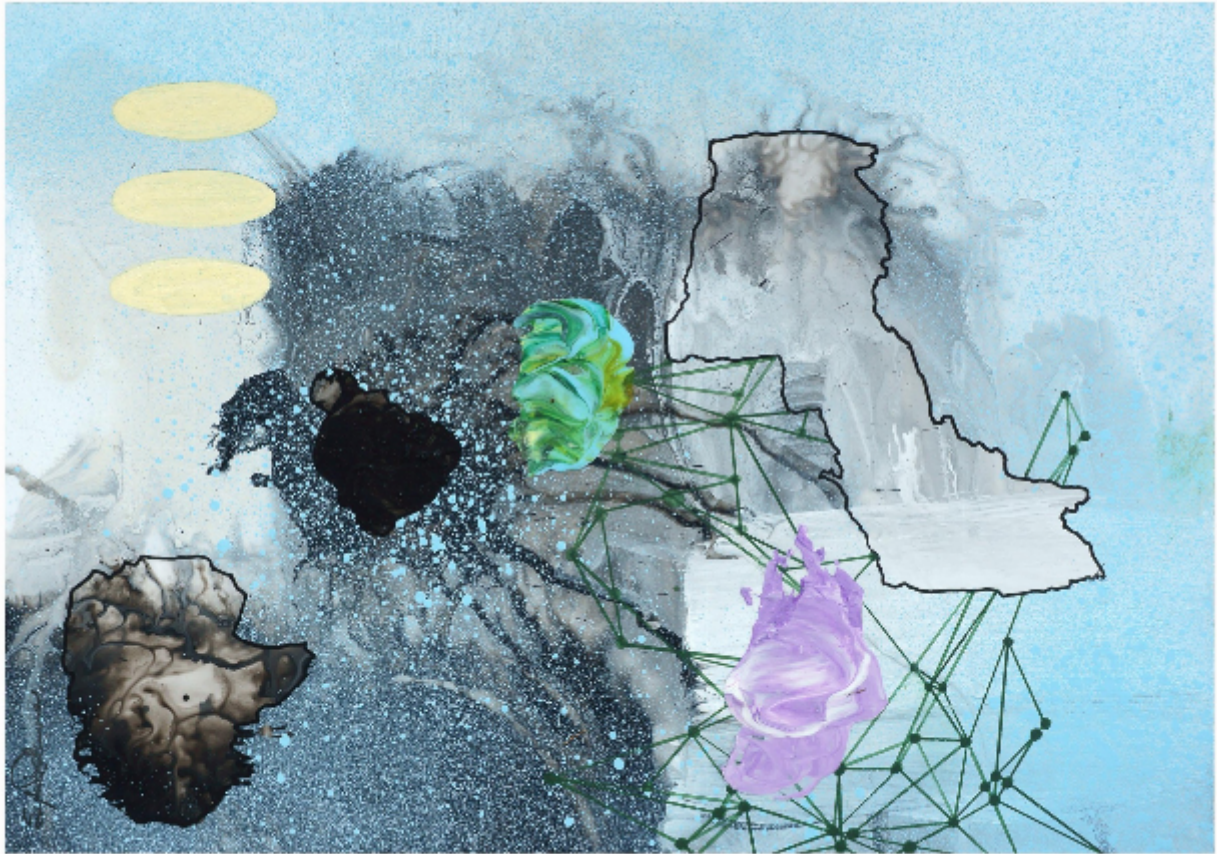

artéria

A world away

Sylvie Adams

CA\$250 + TAX

REF: 18012

Height: 18 cm (7.1")

Width: 25.5 cm (10")

DESCRIPTION

Acrylic, spray paint, India ink on paper
2020