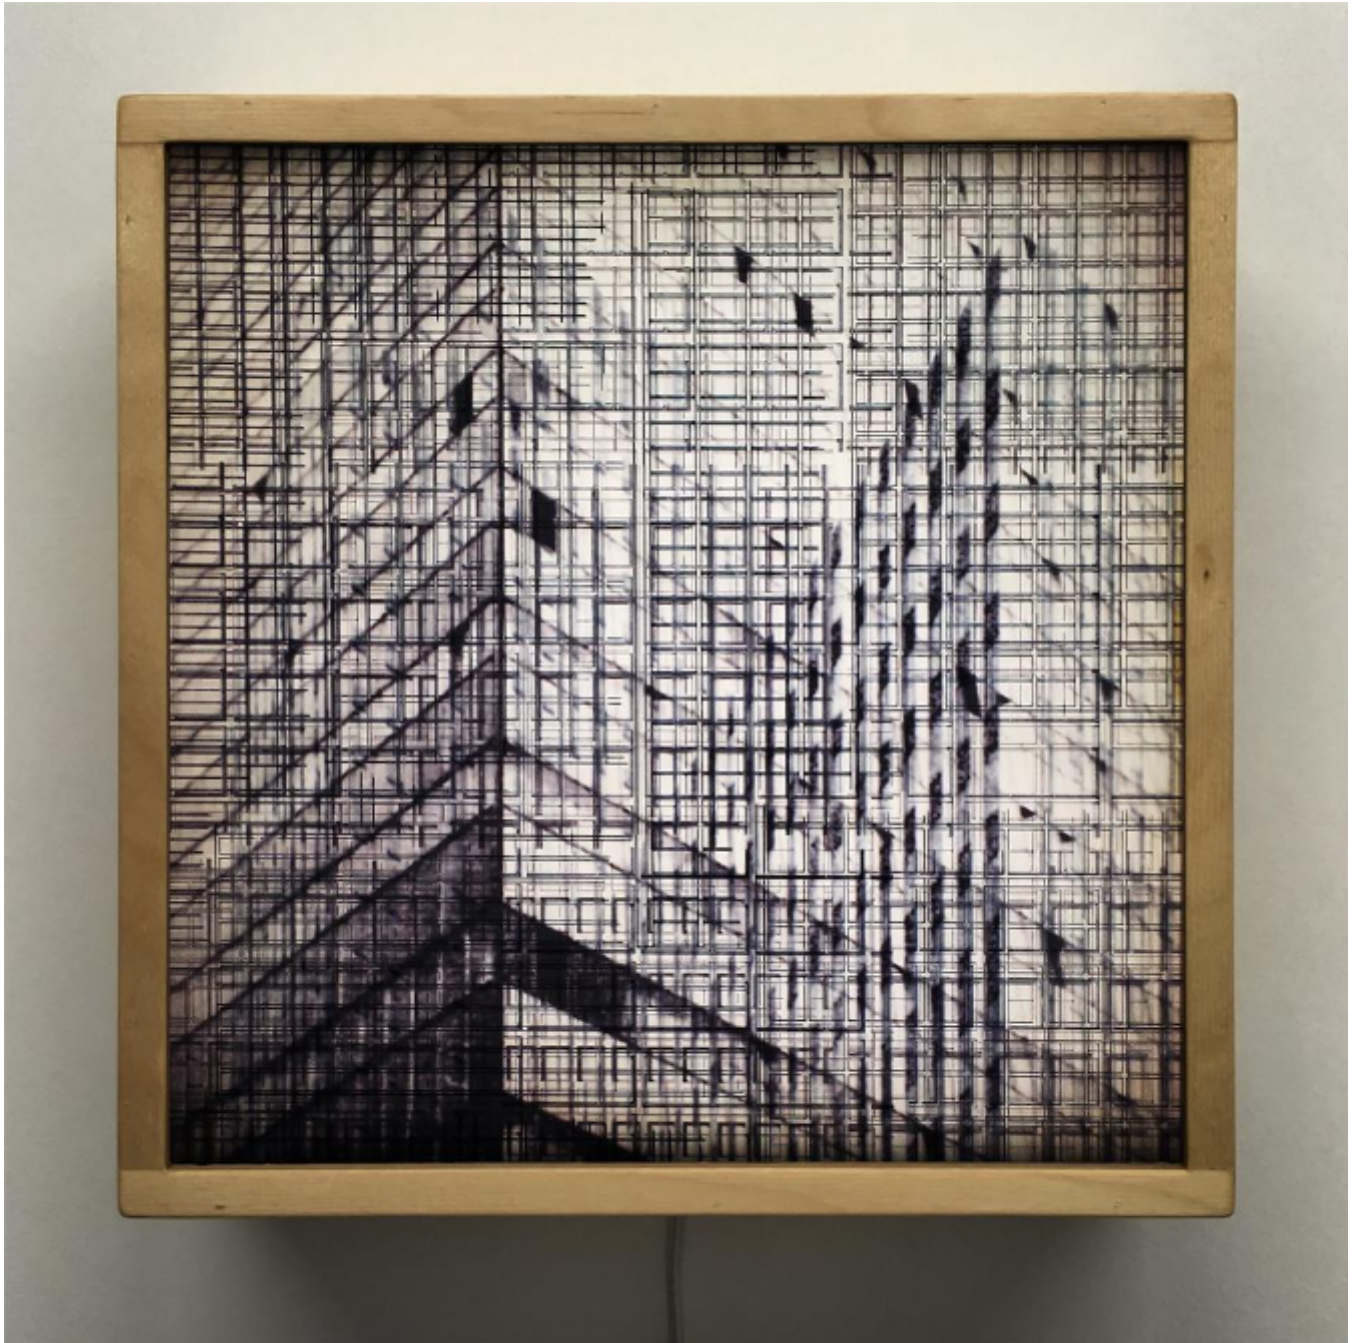

artéria

---

**Structural Forms**

Hugo Cantin

Sold

REF: 15591

Height: 28 cm (11")

Width: 28 cm (11")

## DESCRIPTION

---

2019  
1/25  
Serie Mid-Century  
Ephemera  
Birch Plywood  
Frame