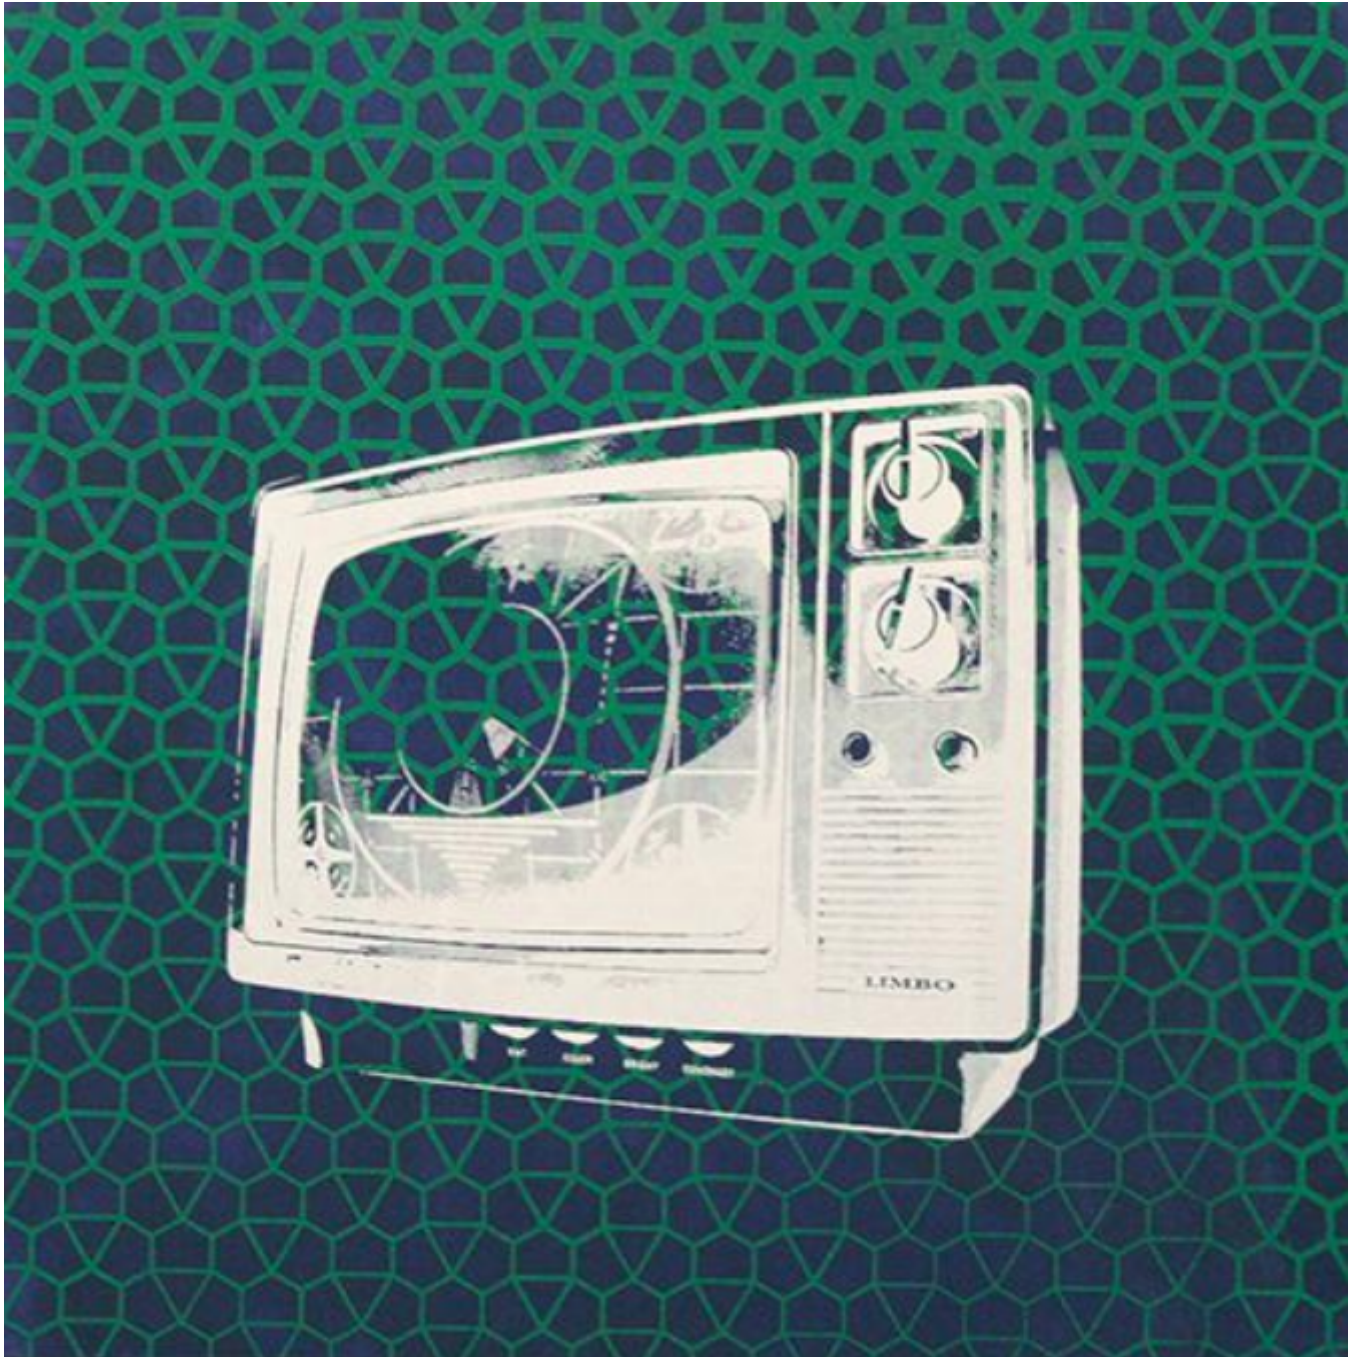

artéria

TV on purple

Limbo

Sold

REF: 9754

Height: 61 cm (24")

Width: 61 cm (24")