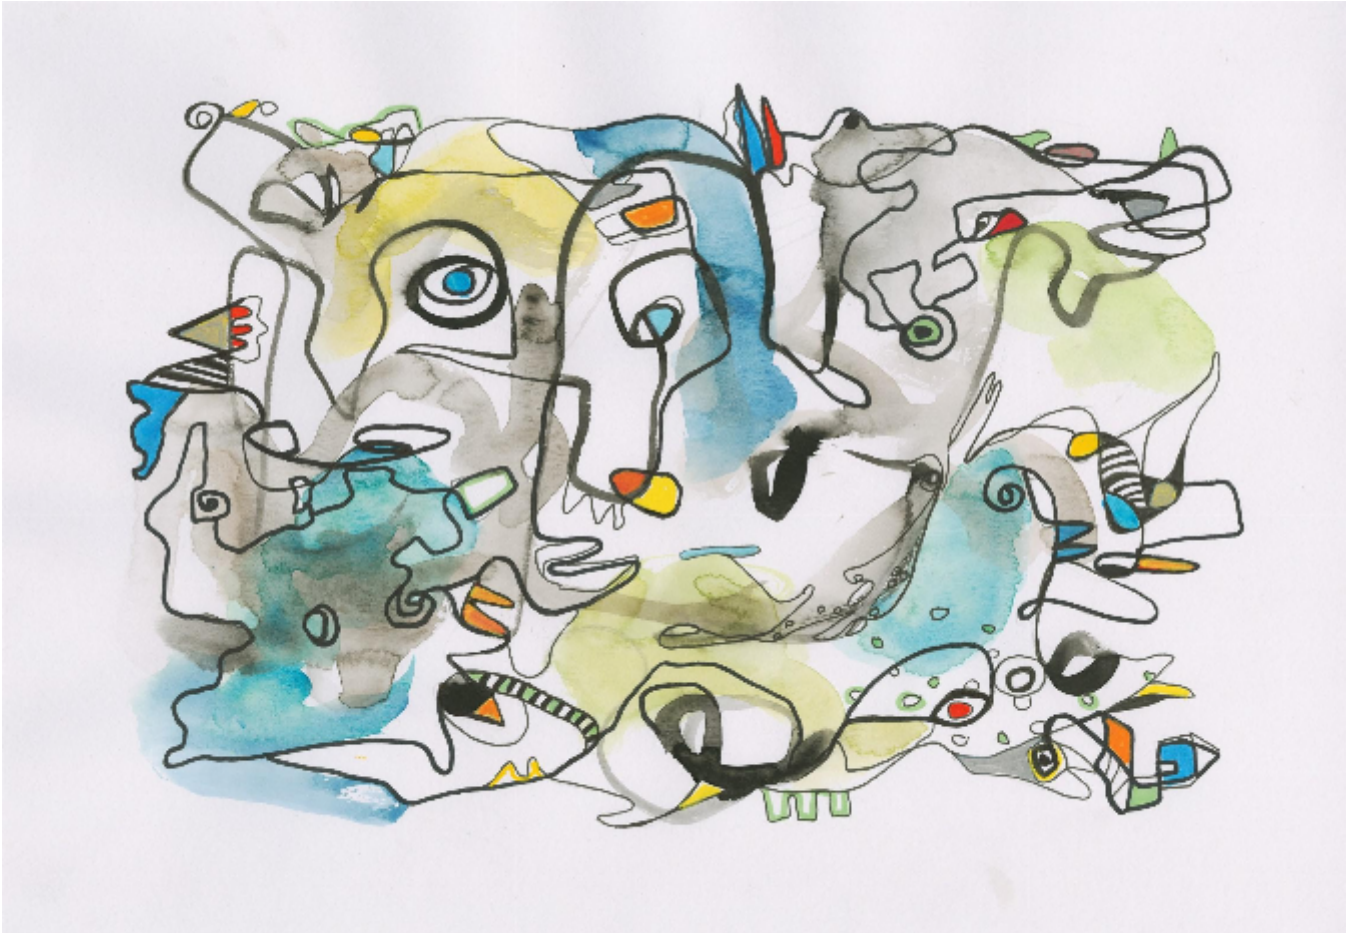

artéria

**Escales 34**

Carole Arbic

CA\$250 + TAX

REF: 16685

Height: 29 cm (11.4")

Width: 42 cm (16.5")

## DESCRIPTION

---

Watercolor and marker on paper