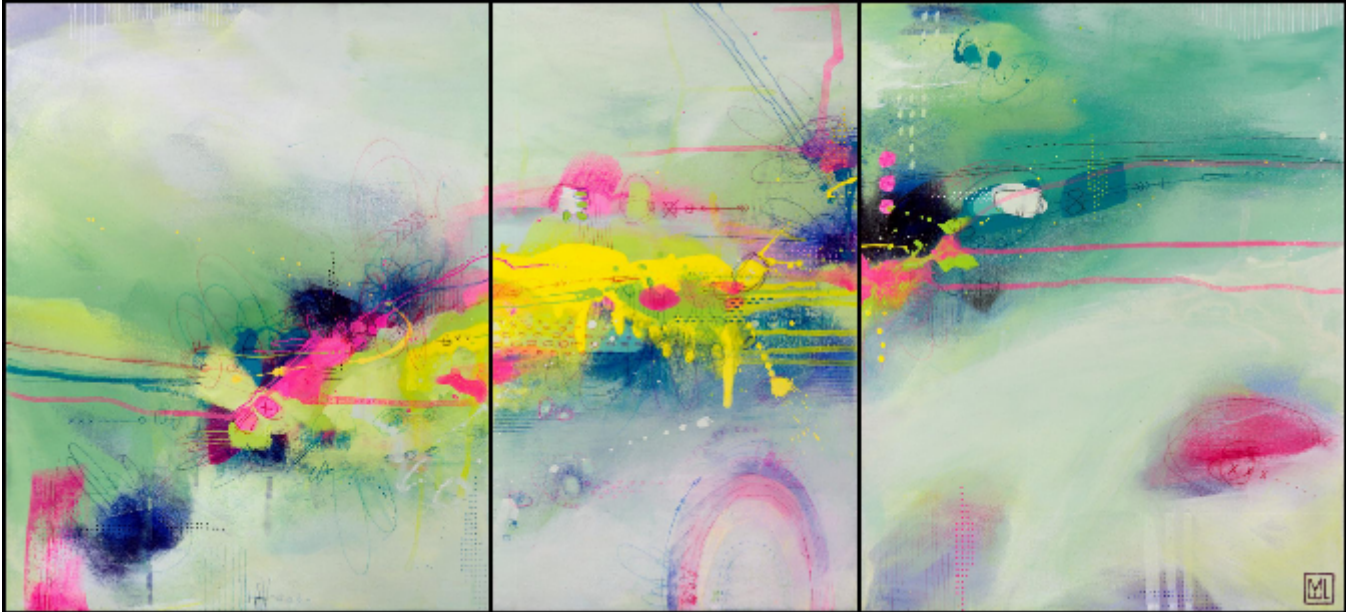

artéria

Starshine #2

Marie-Ève Lachance

Sold

REF: 19581

Height: 111.72 cm (44")

Width: 50.78 cm (20")

## DESCRIPTION

---

Tryptich 2 X (16" X 20") + 1 X (12" X 20")