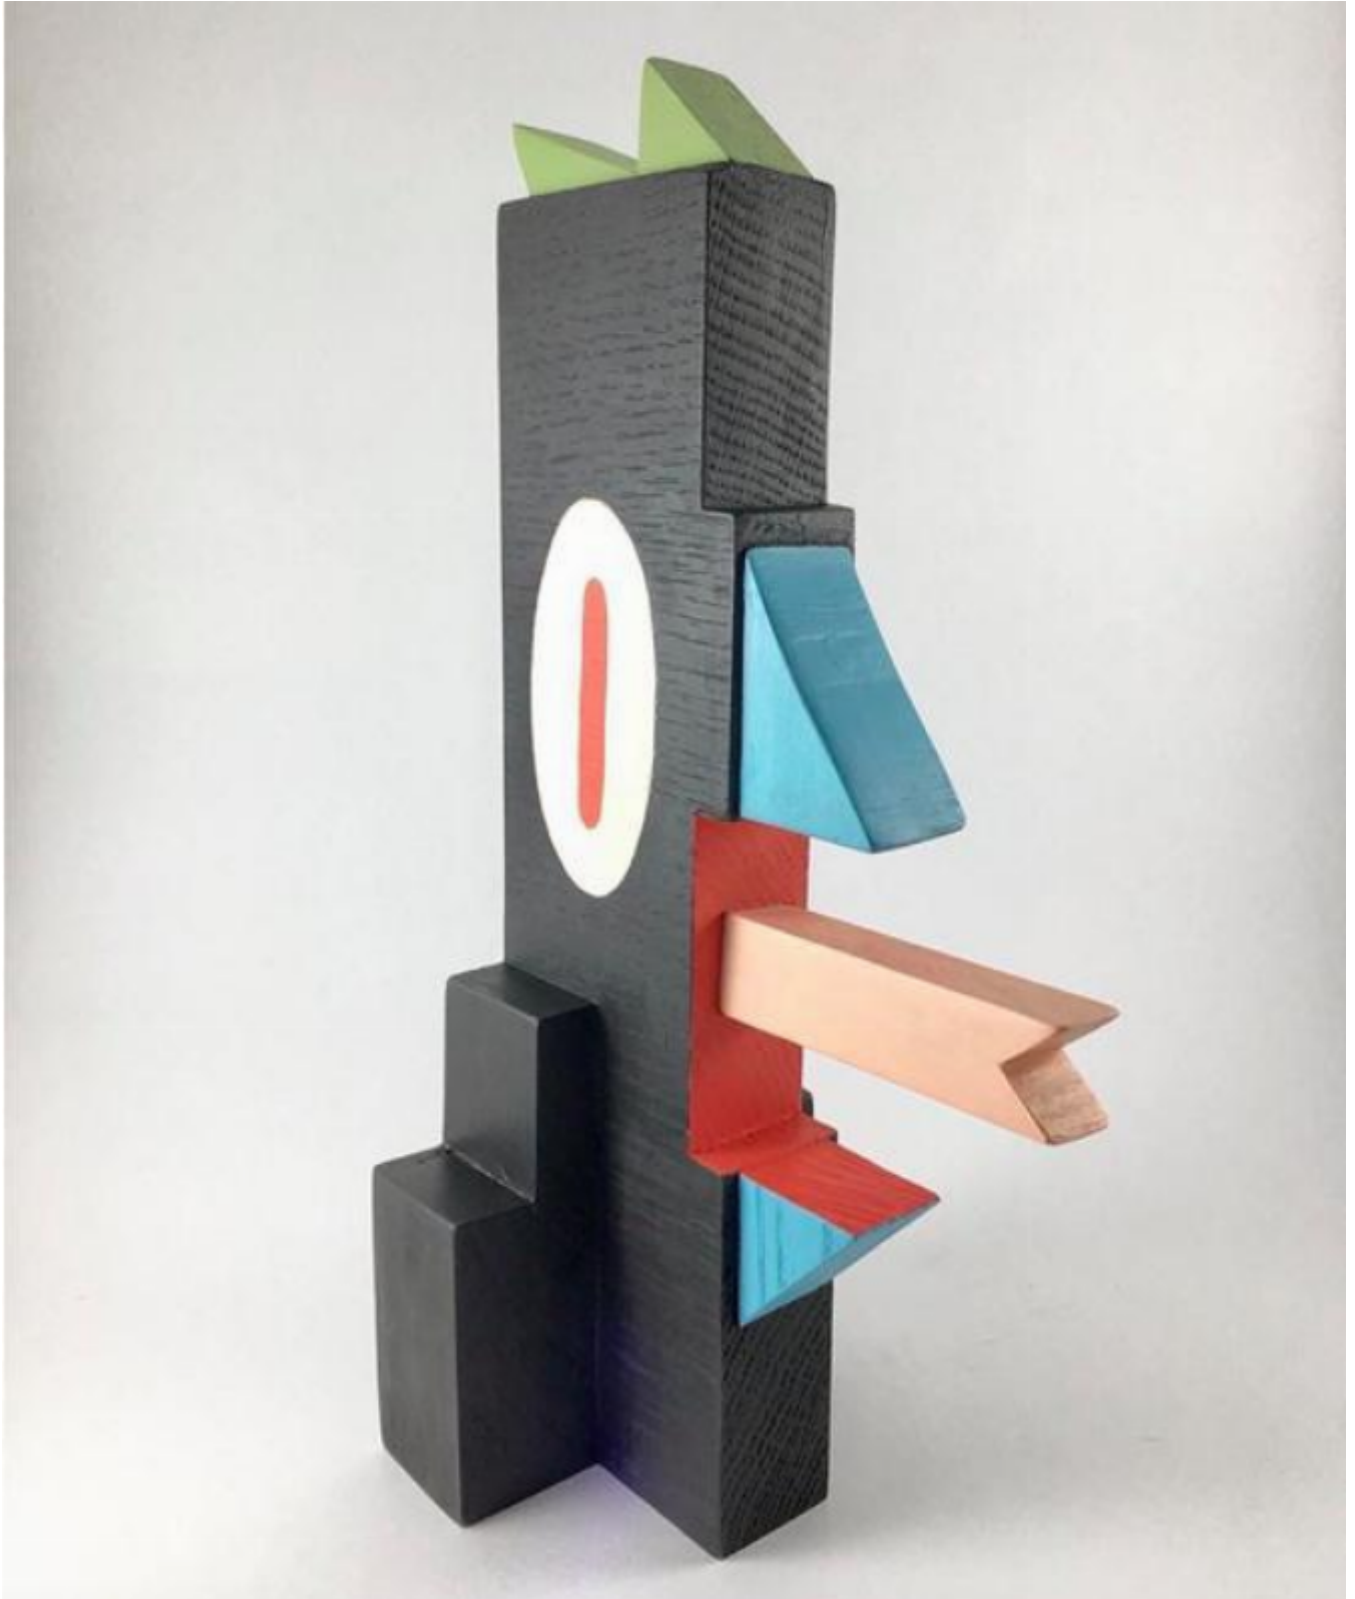

artéria

Oiseau crieur

Vigg

CA\$450 + TAX

REF: 16837

Height: 30 cm (11.8")

Width: 10 cm (3.9")

Depth: 15 cm (5.9")

DESCRIPTION
