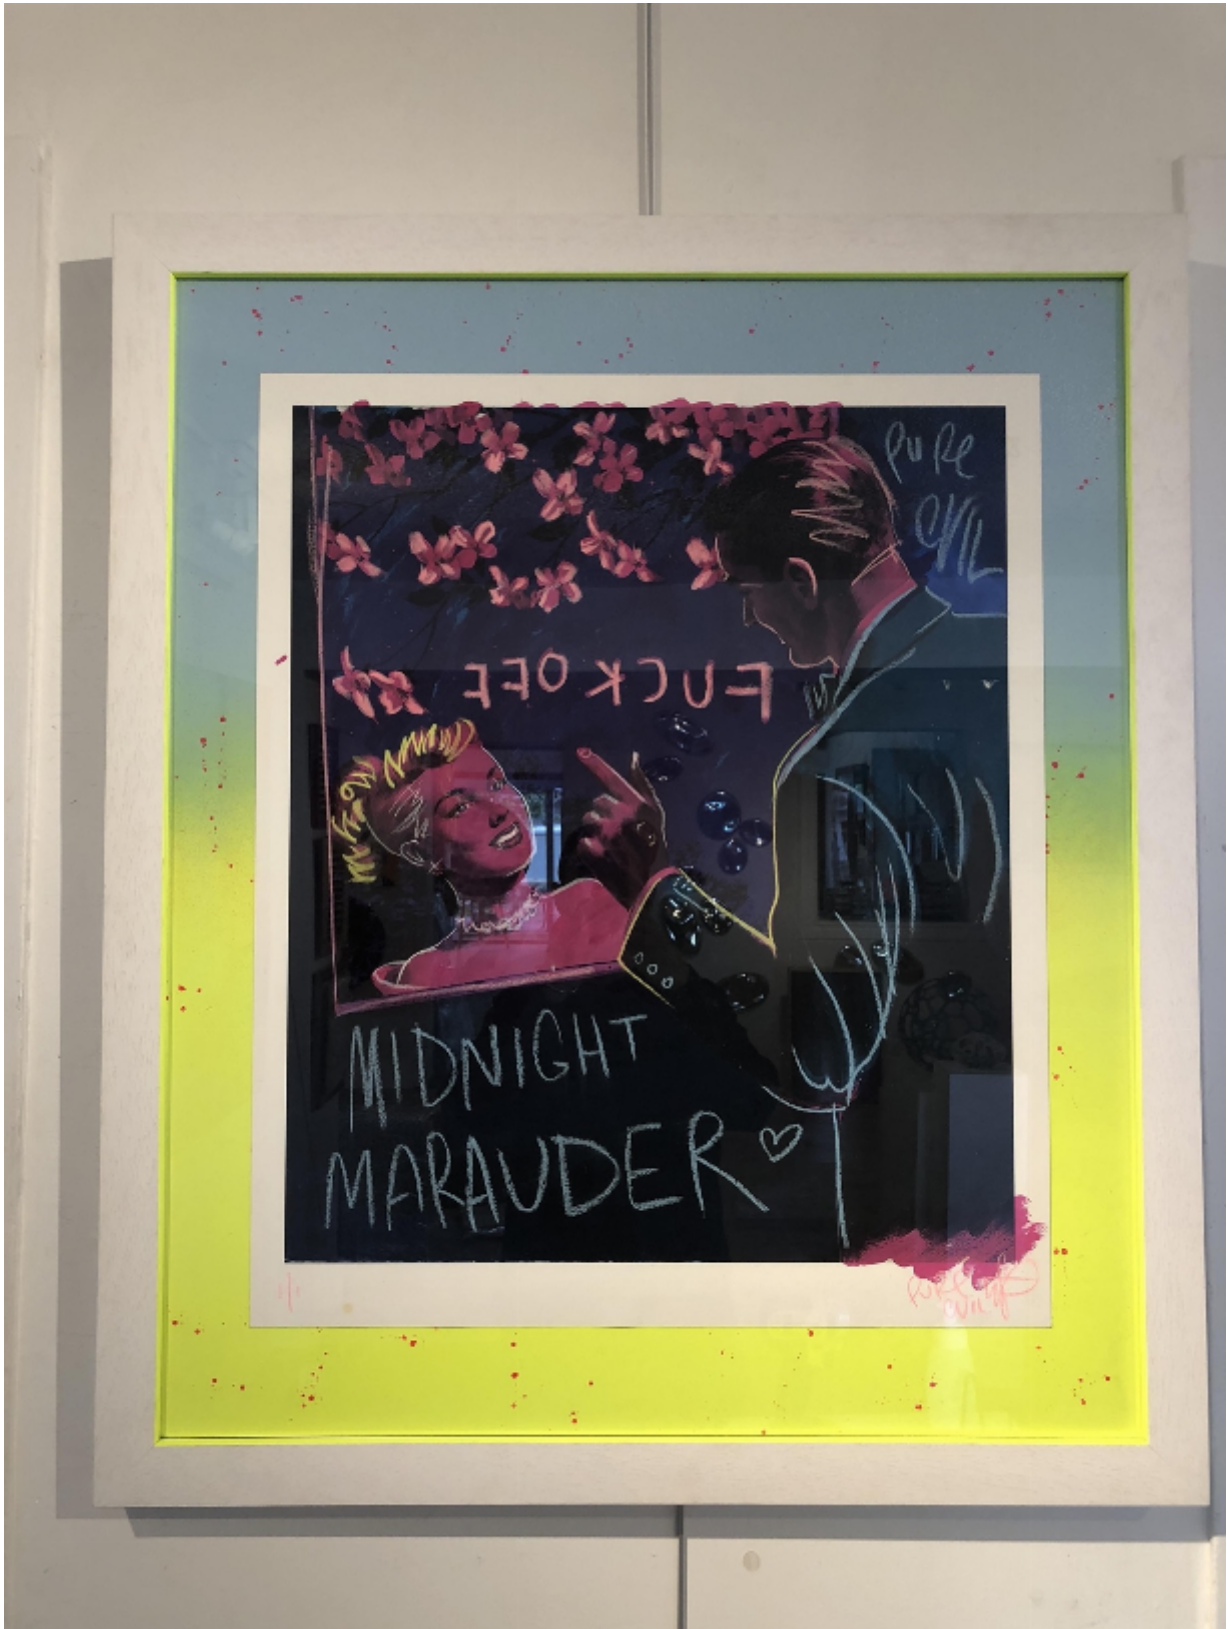

artéria

After a couple of Limoncello's

"Pure Evil"

CA\$1,675 + TAX

REF: 18845

Height: 99.02 cm (39")

Width: 83.79 cm (33")

DESCRIPTION

Giclee print with Canon ink over painting and Japanese chalk handfinishing

Frame handfinished with glowing edge flavoured with limoncello (not really)

300gsm hannemuhle paper

74 cm x 61 cm