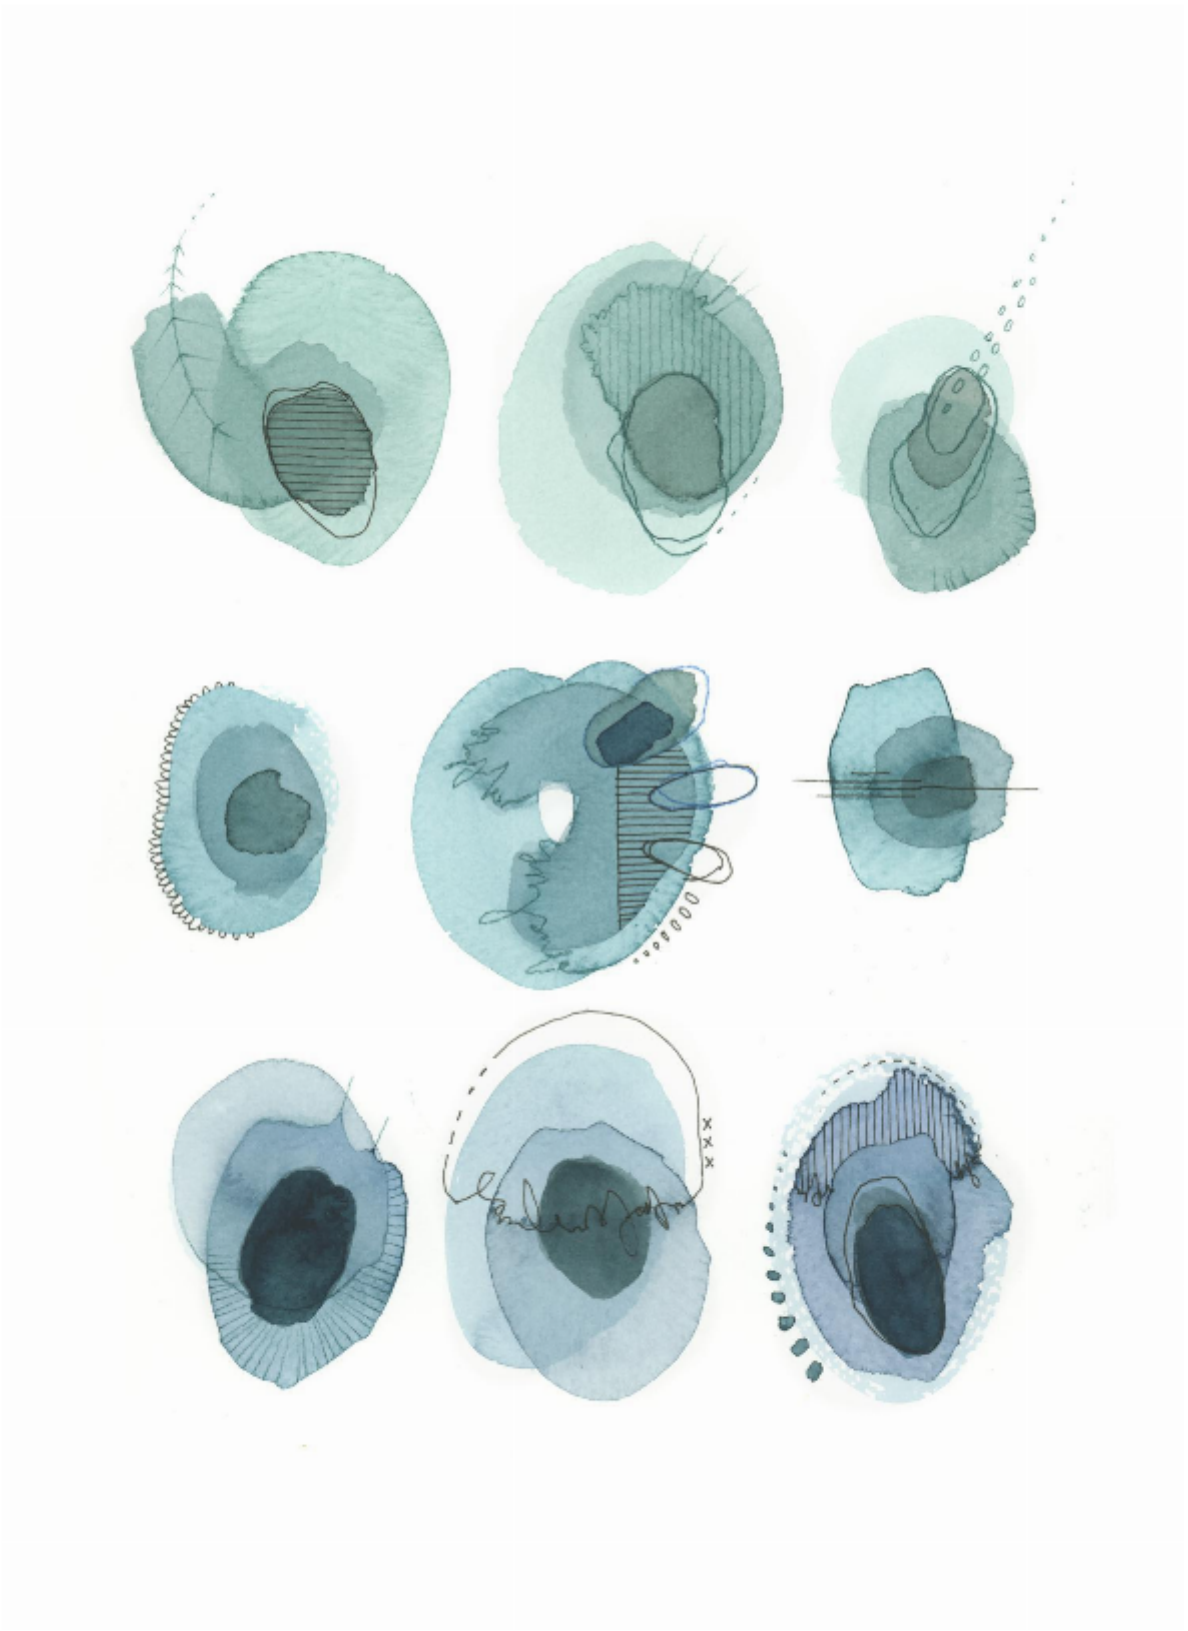

artéria

Abstraction no9

Renée Ève

CA\$210 + TAX

REF: 19718

Height: 27.93 cm (11")

Width: 35.55 cm (14")

DESCRIPTION

Watercolor framed 2024