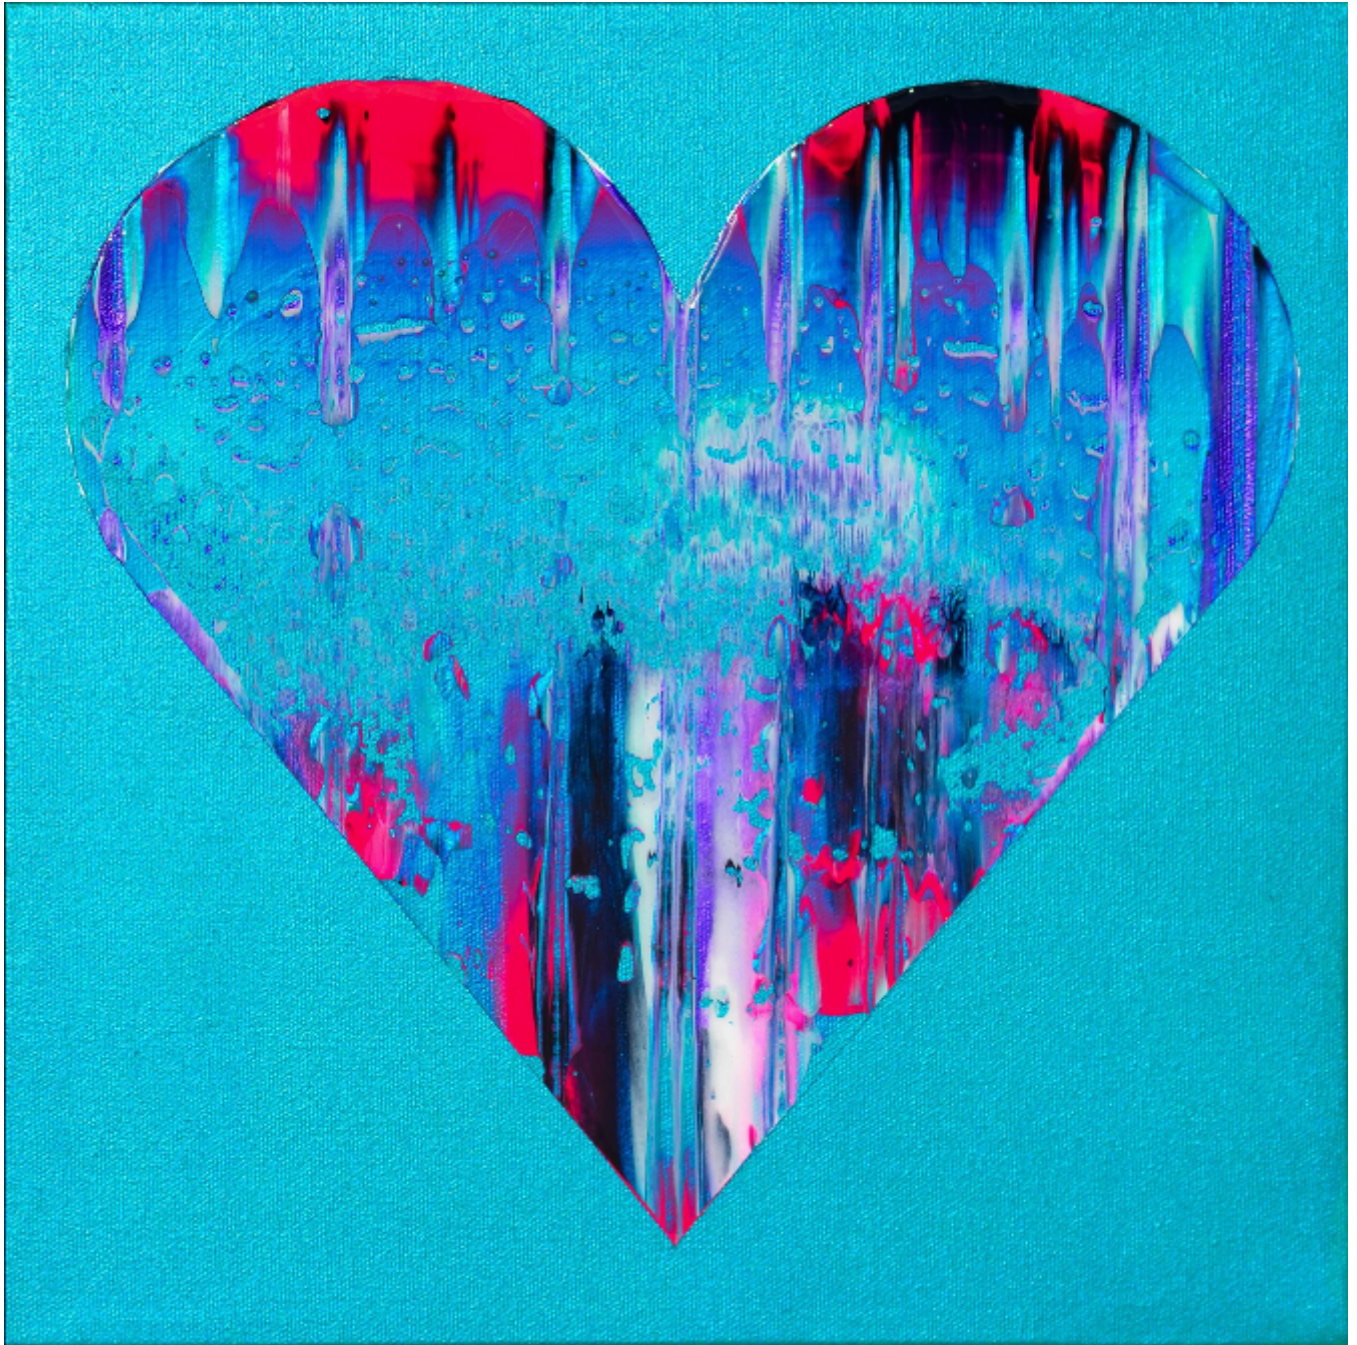

artéria

Green and pink heart

Isabelle Beaubien

CA\$495 + TAX

REF: 19229

Height: 30.47 cm (12")

Width: 30.47 cm (12")

Depth: 4.06 cm (1.6")

DESCRIPTION

Acrylic & resin on canvas.