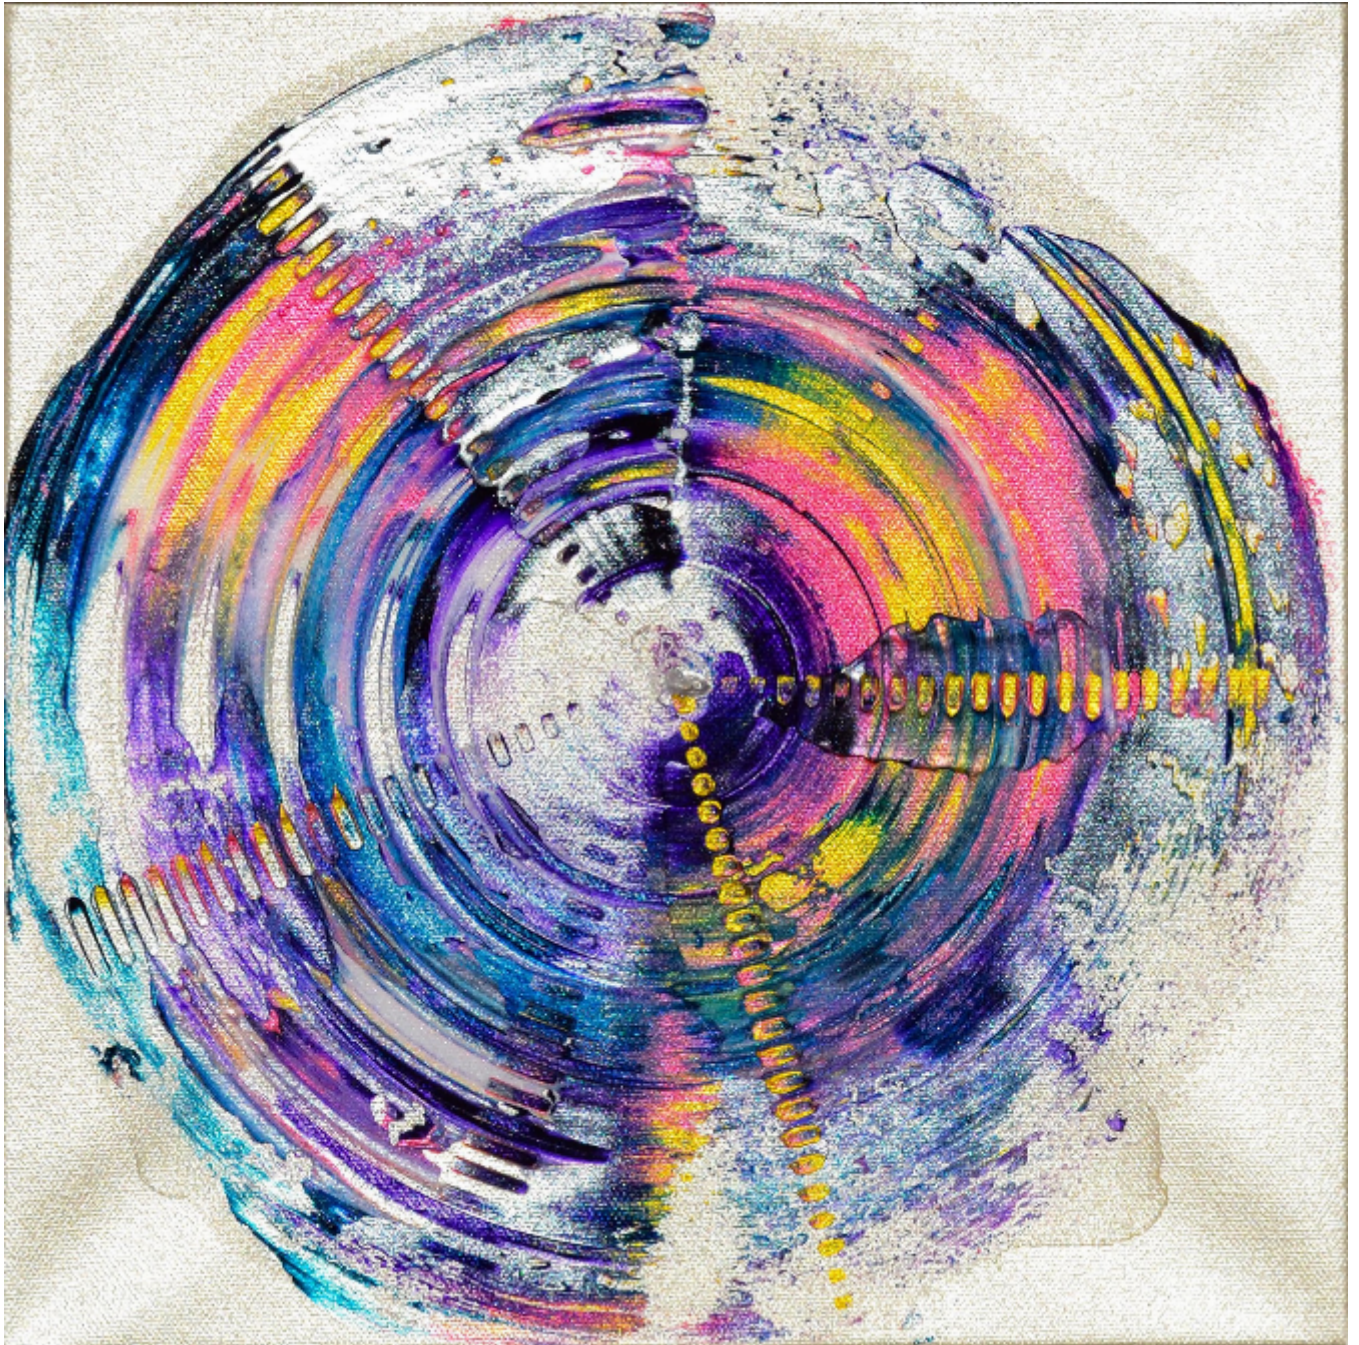

# artéria

## Beginning

Isabelle Beaubien

CA\$495 + TAX

REF: 18587

Height: 30.47 cm (12")

Width: 30.47 cm (12")

Depth: 4.06 cm (1.6")

## DESCRIPTION

---

Acrylic & resin