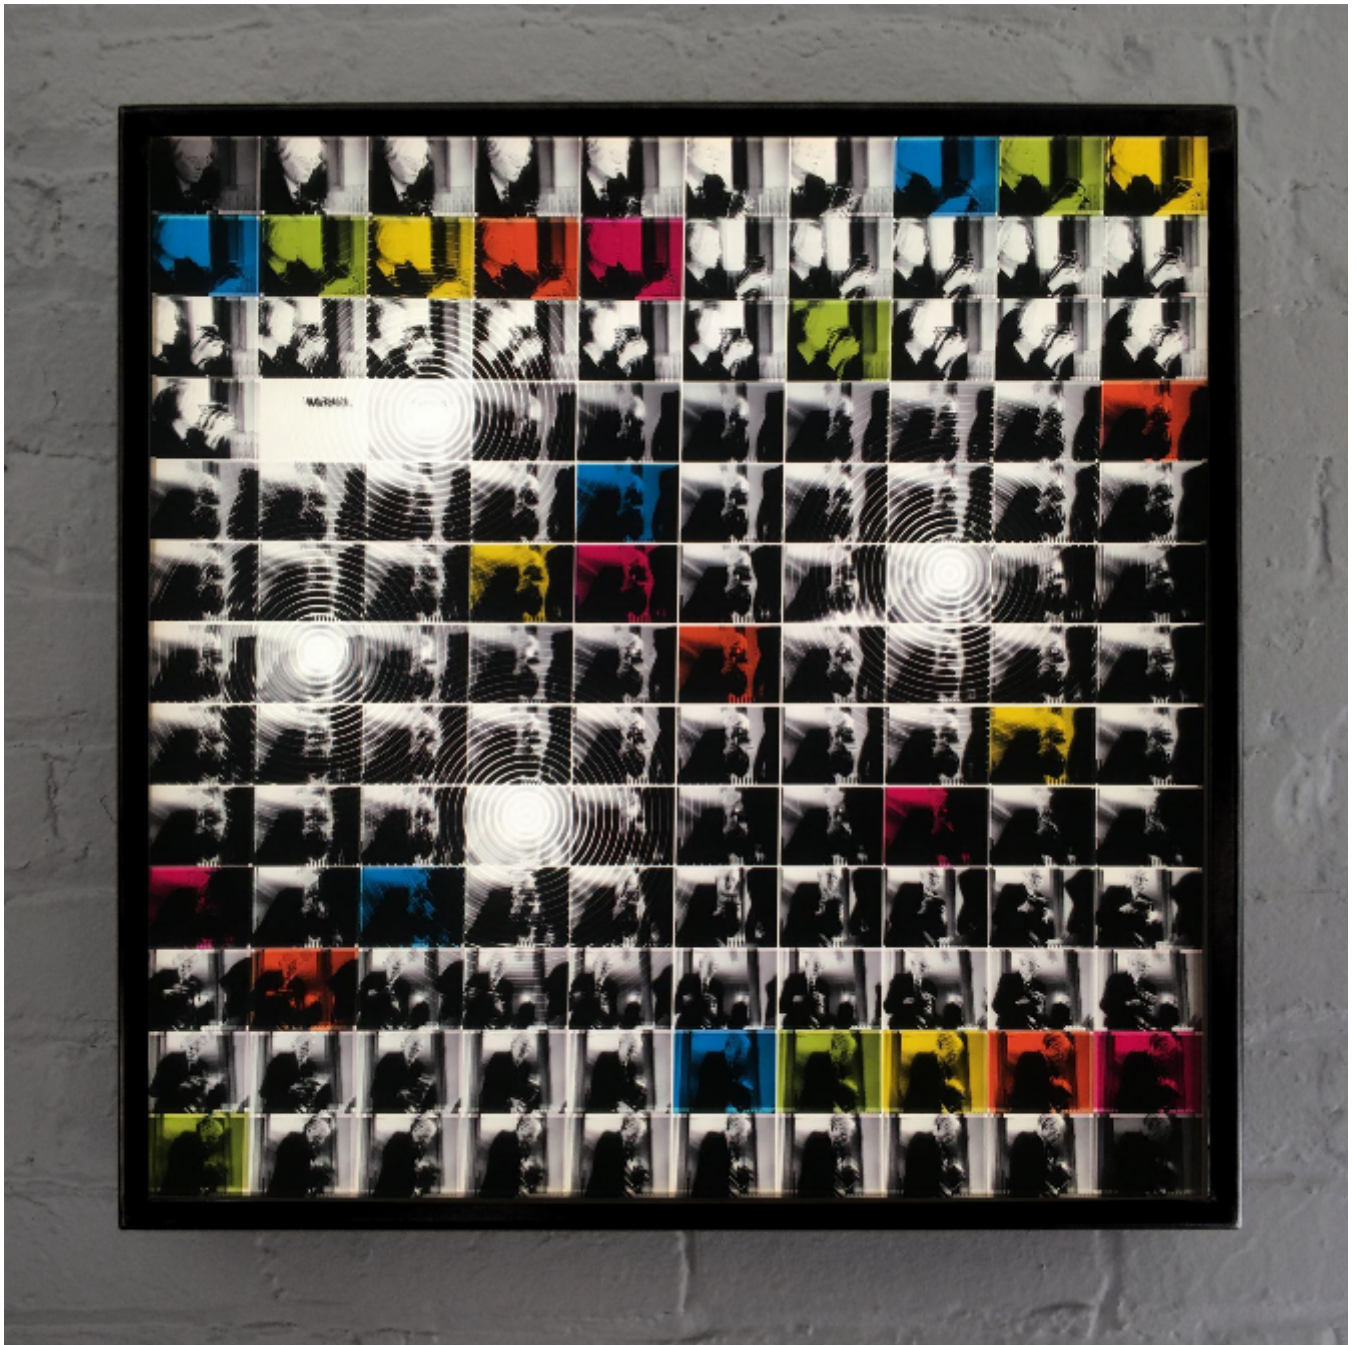

artéria

Warhol Shooting, Polaroids

Hugo Cantin

Sold

REF: 14803

Height: 51 cm (20.1")

Width: 51 cm (20.1")

DESCRIPTION

Light Box /Double Print on Acrylic
Serie Cinema Grid, Metal frame + black coating
Edition 2/5