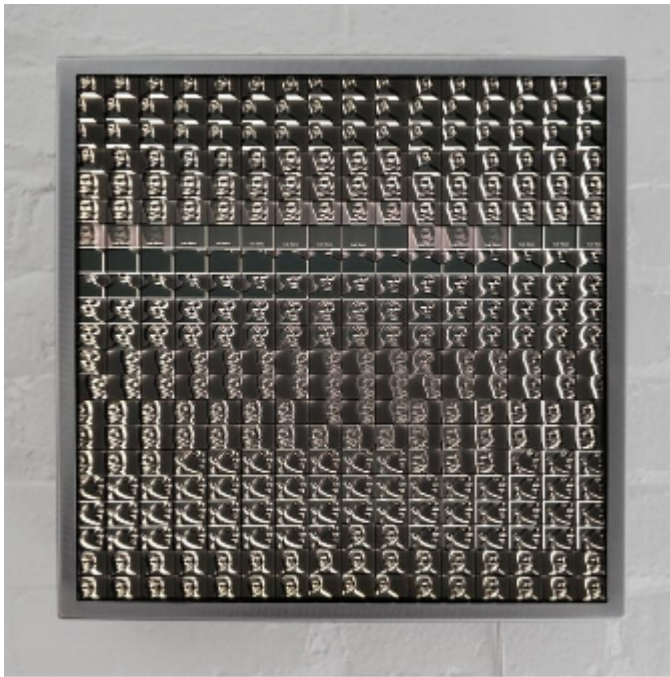

artéria

Warhol Portrait

Hugo Cantin

Sold

REF: 13349

Height: 51 cm (20.1")

Width: 51 cm (20.1")

DESCRIPTION