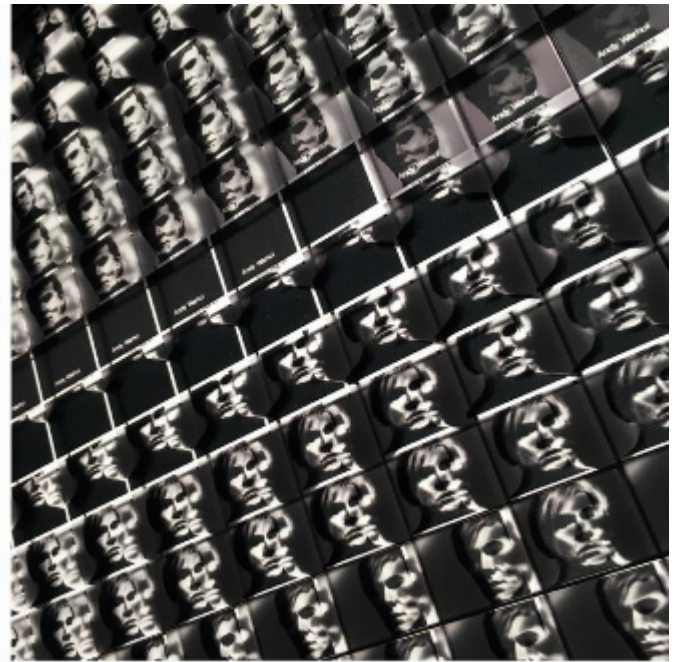

artéria

Warhol Portrait

Hugo Cantin

Sold

REF: 13349

Height: 51 cm (20.1")

Width: 51 cm (20.1")

DESCRIPTION