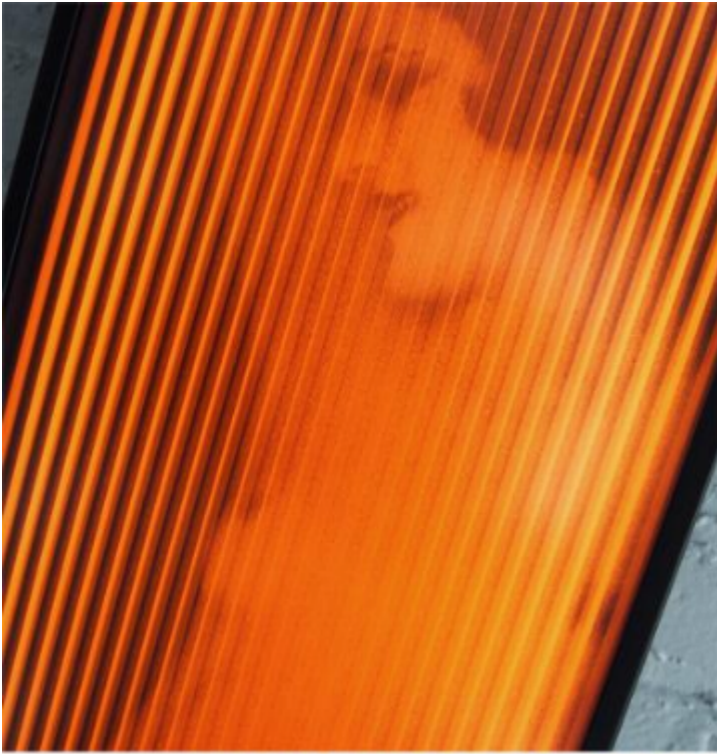

artéria

Vanishing Anita Berber 1920s Berlin

Hugo Cantin

Sold

REF: 15086

Height: 147.5 cm (58.1")

Width: 33.5 cm (13.2")

DESCRIPTION