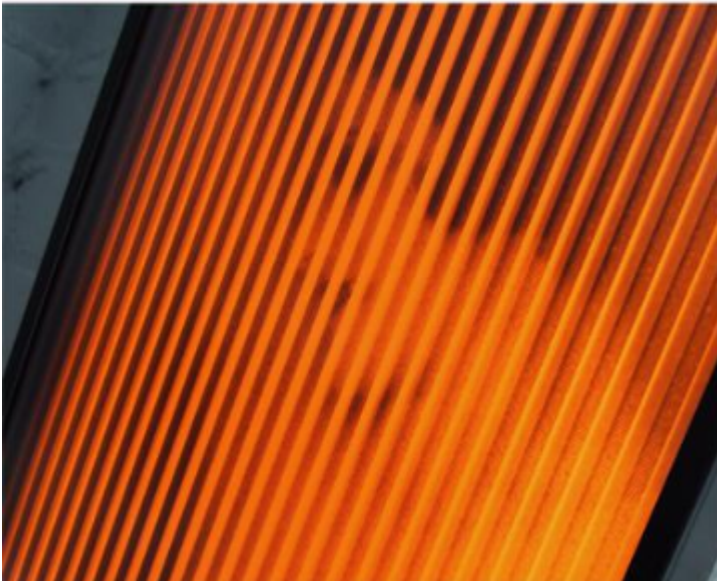

artéria

Vanishing Anita Berber 1920s Berlin

Hugo Cantin

Sold

REF: 15086

Height: 147.5 cm (58.1")

Width: 33.5 cm (13.2")

DESCRIPTION