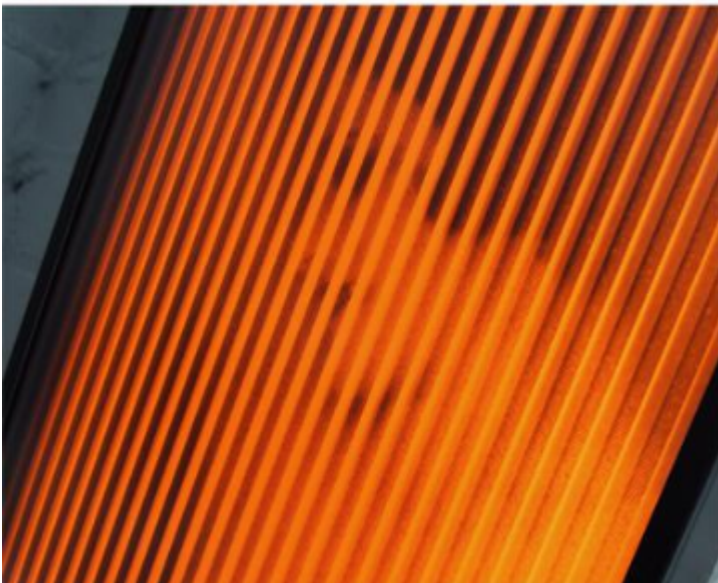

artéria

Vanishing Anita Berber 1920s Berlin

Hugo Cantin

Sold

REF: 15086

Height: 147.5 cm (58.1")

Width: 33.5 cm (13.2")

DESCRIPTION