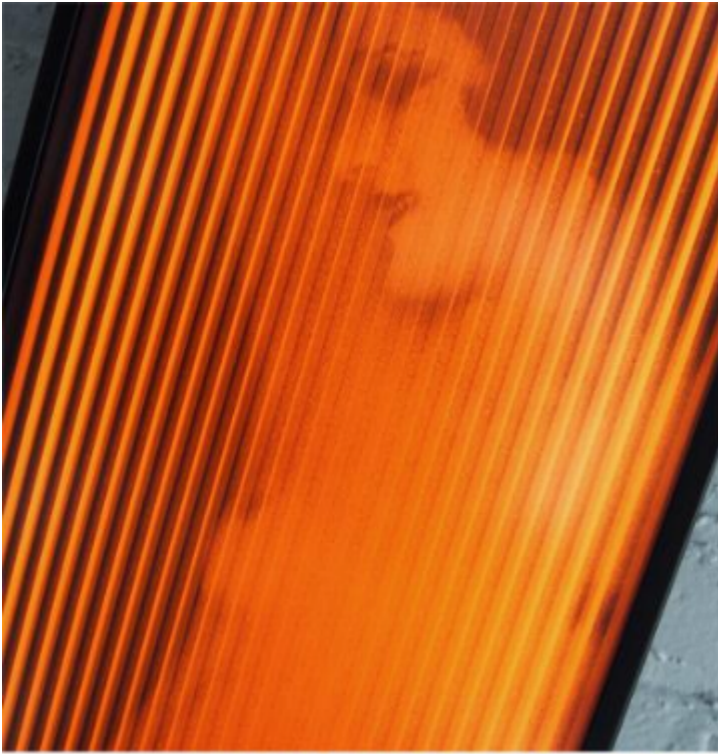

artéria

Vanishing Anita Berber 1920s Berlin

Hugo Cantin

Sold

REF: 15086

Height: 147.5 cm (58.1")

Width: 33.5 cm (13.2")

DESCRIPTION