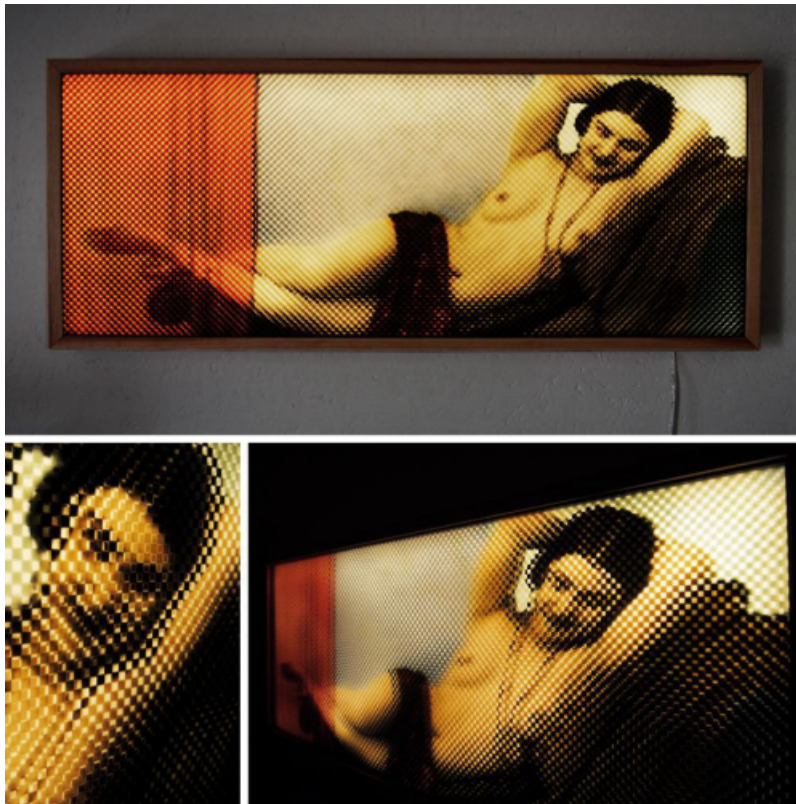

# artêria

## Turkish Odalisque

Hugo Cantin

REF: 14350

Height: 36 cm (14.2") Width: 91.5 cm (36")

**Sold**

2017

Light Box / Double Print on Acrylic.

Metal frame + black coating