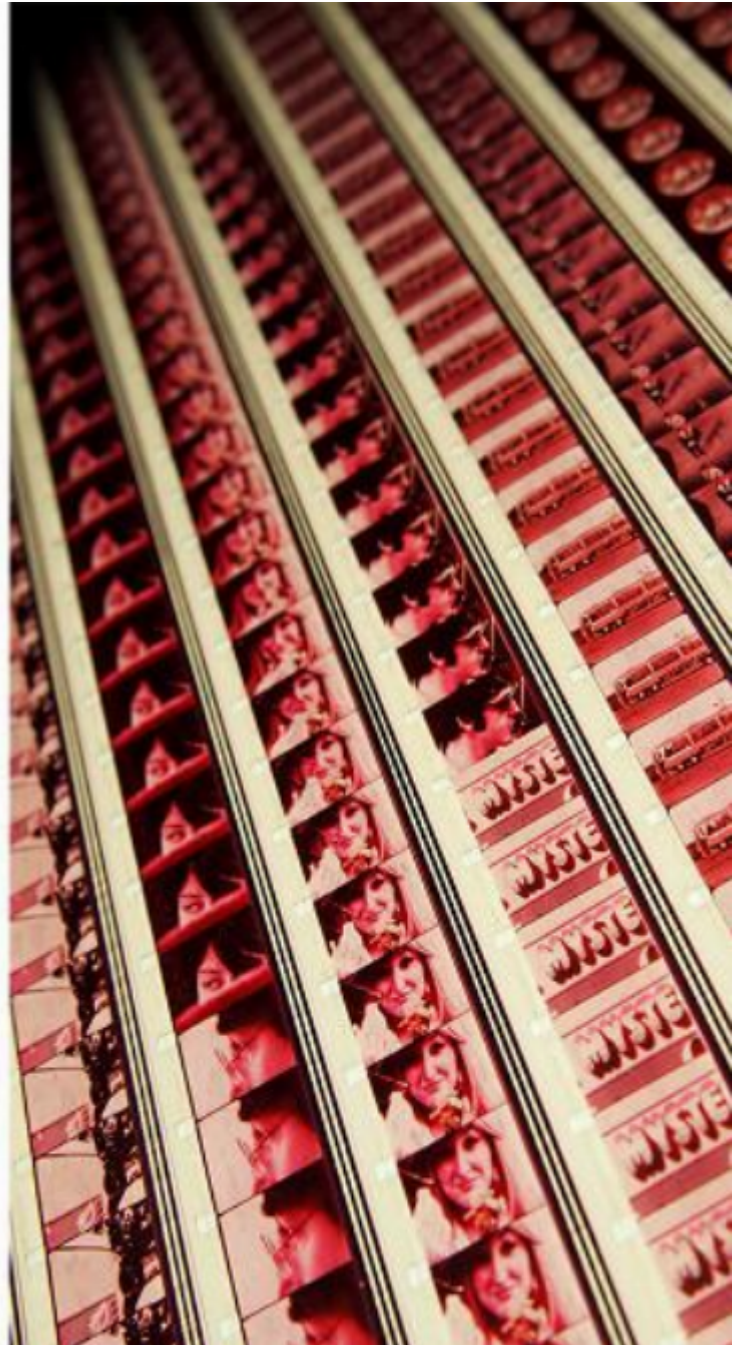

artéria

The Beatles Magical Mystery Tour / I am the Walrus

Hugo Cantin

Sold

REF: 13339

## DESCRIPTION

---

2016

SOLD

Dimensions: 58x23 inches / 147x58 cm