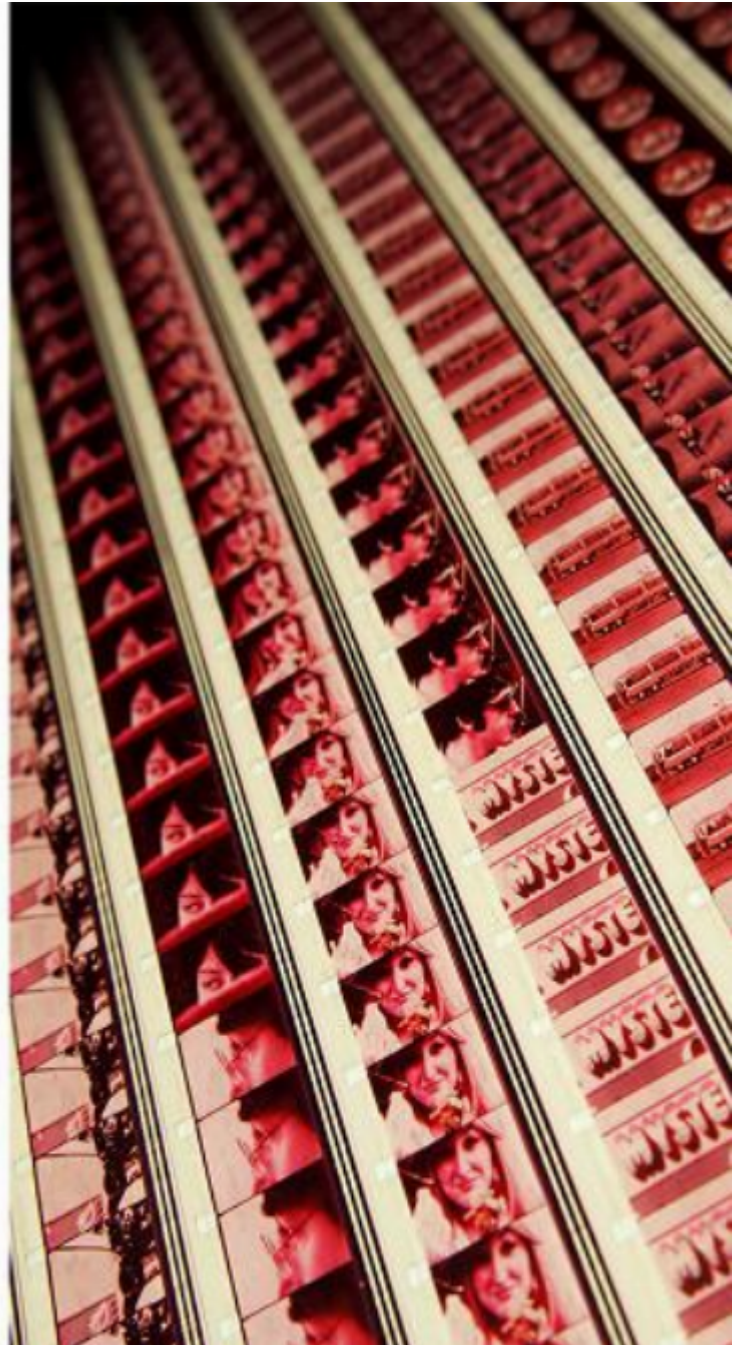

artéria

The Beatles Magical Mystery Tour / I am the Walrus

Hugo Cantin

Sold

REF: 13339

DESCRIPTION

2016

SOLD

Dimensions: 58x23 inches / 147x58 cm