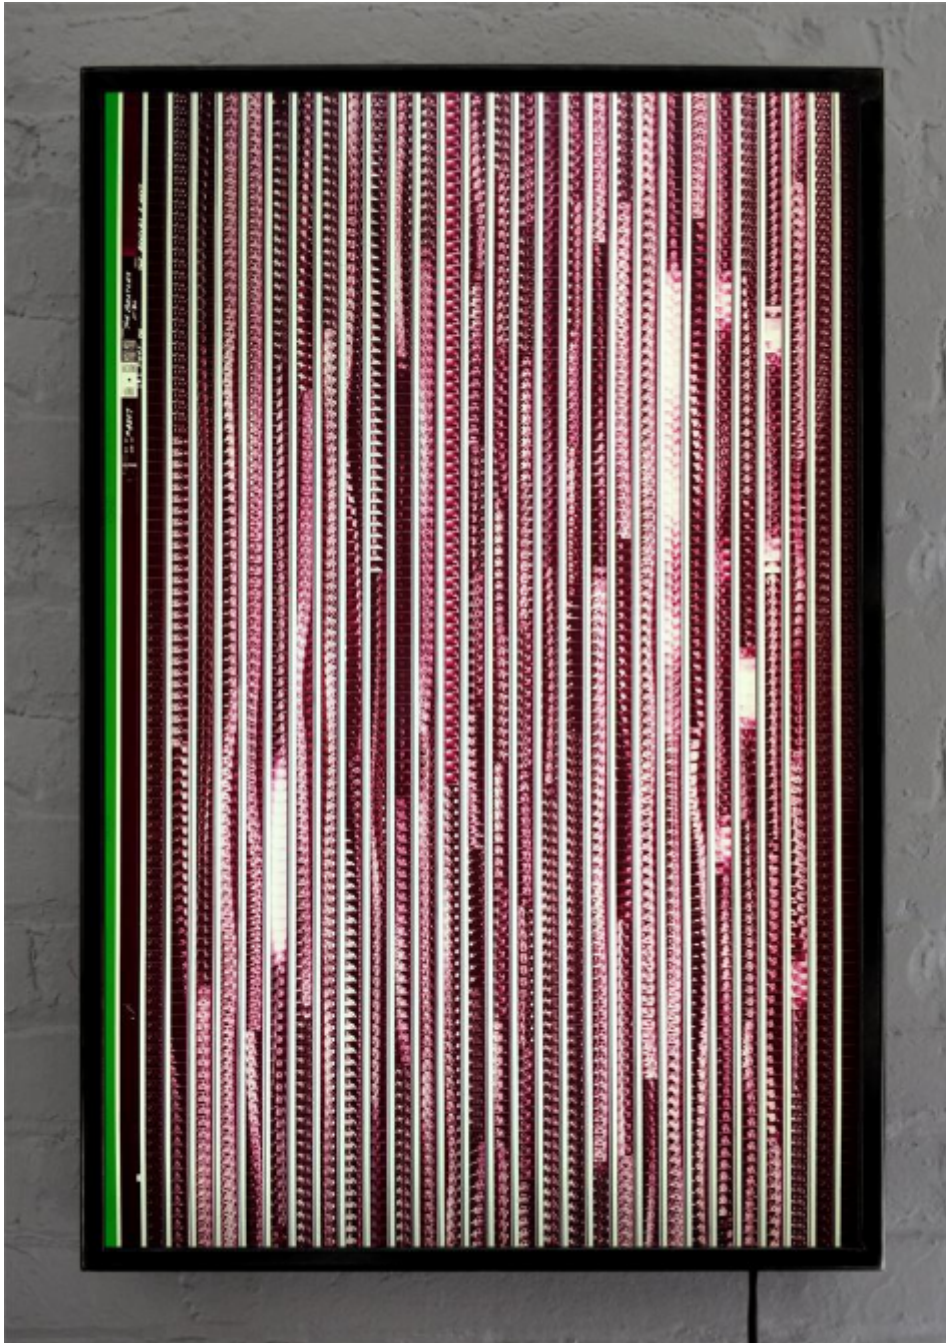

artéria

The Beatles 1968 Revolution

Hugo Cantin

Sold

REF: 14647

Height: 76.5 cm (30.1")

Width: 51 cm (20.1")

## DESCRIPTION

---

2018  
Light Box / Collage  
#200