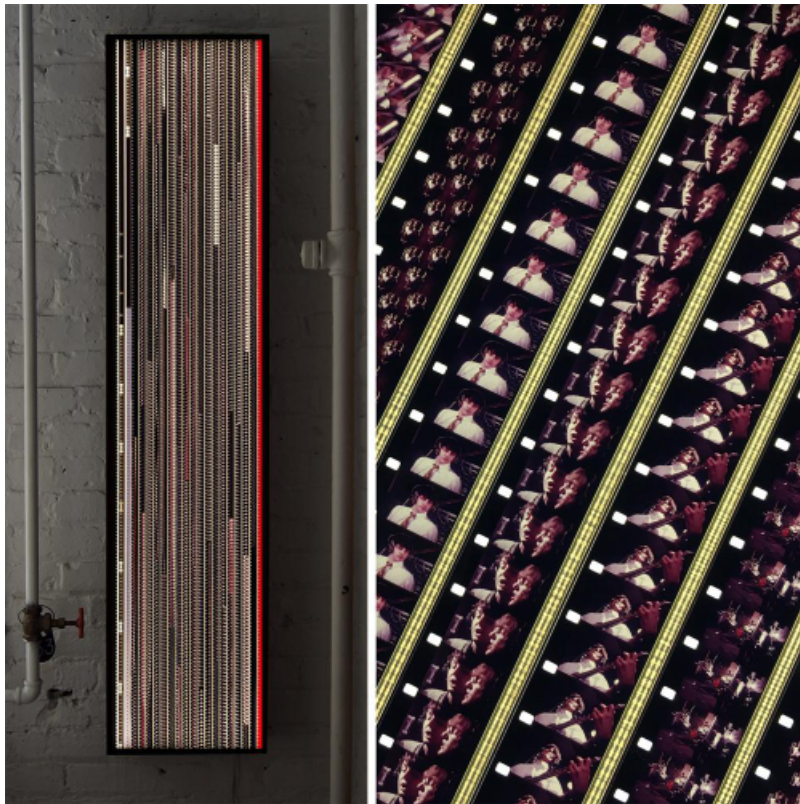

artéria

The Beatles 1968 Lady Madonna

Hugo Cantin

REF: 15077

Height: 147.5 cm (58.1") Width: 33.5 cm (13.2")

Sold

2018
Light Box / 16mm Film Collage