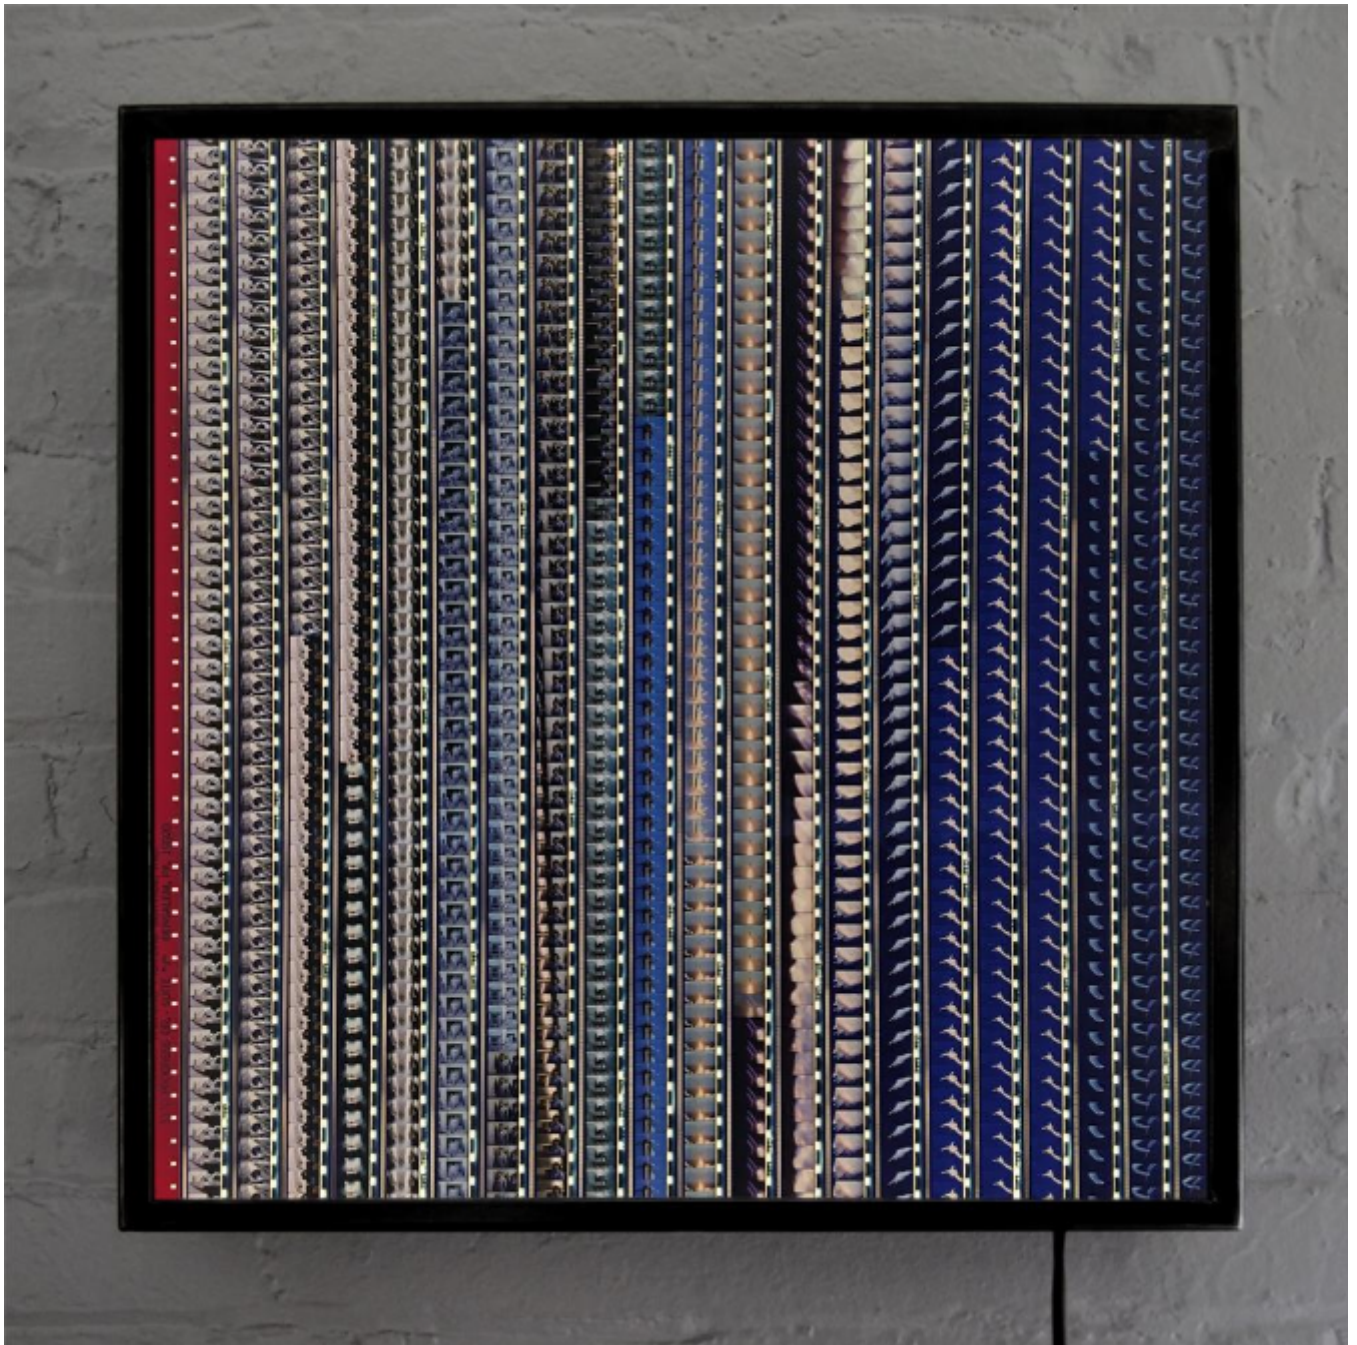

artéria

Space Shuttle Challenger 1986 Historical Footage

Hugo Cantin

Sold

REF: 15079

Height: 36 cm (14.2")

Width: 36 cm (14.2")

DESCRIPTION

2018
Light Box / 16mm Film Collage