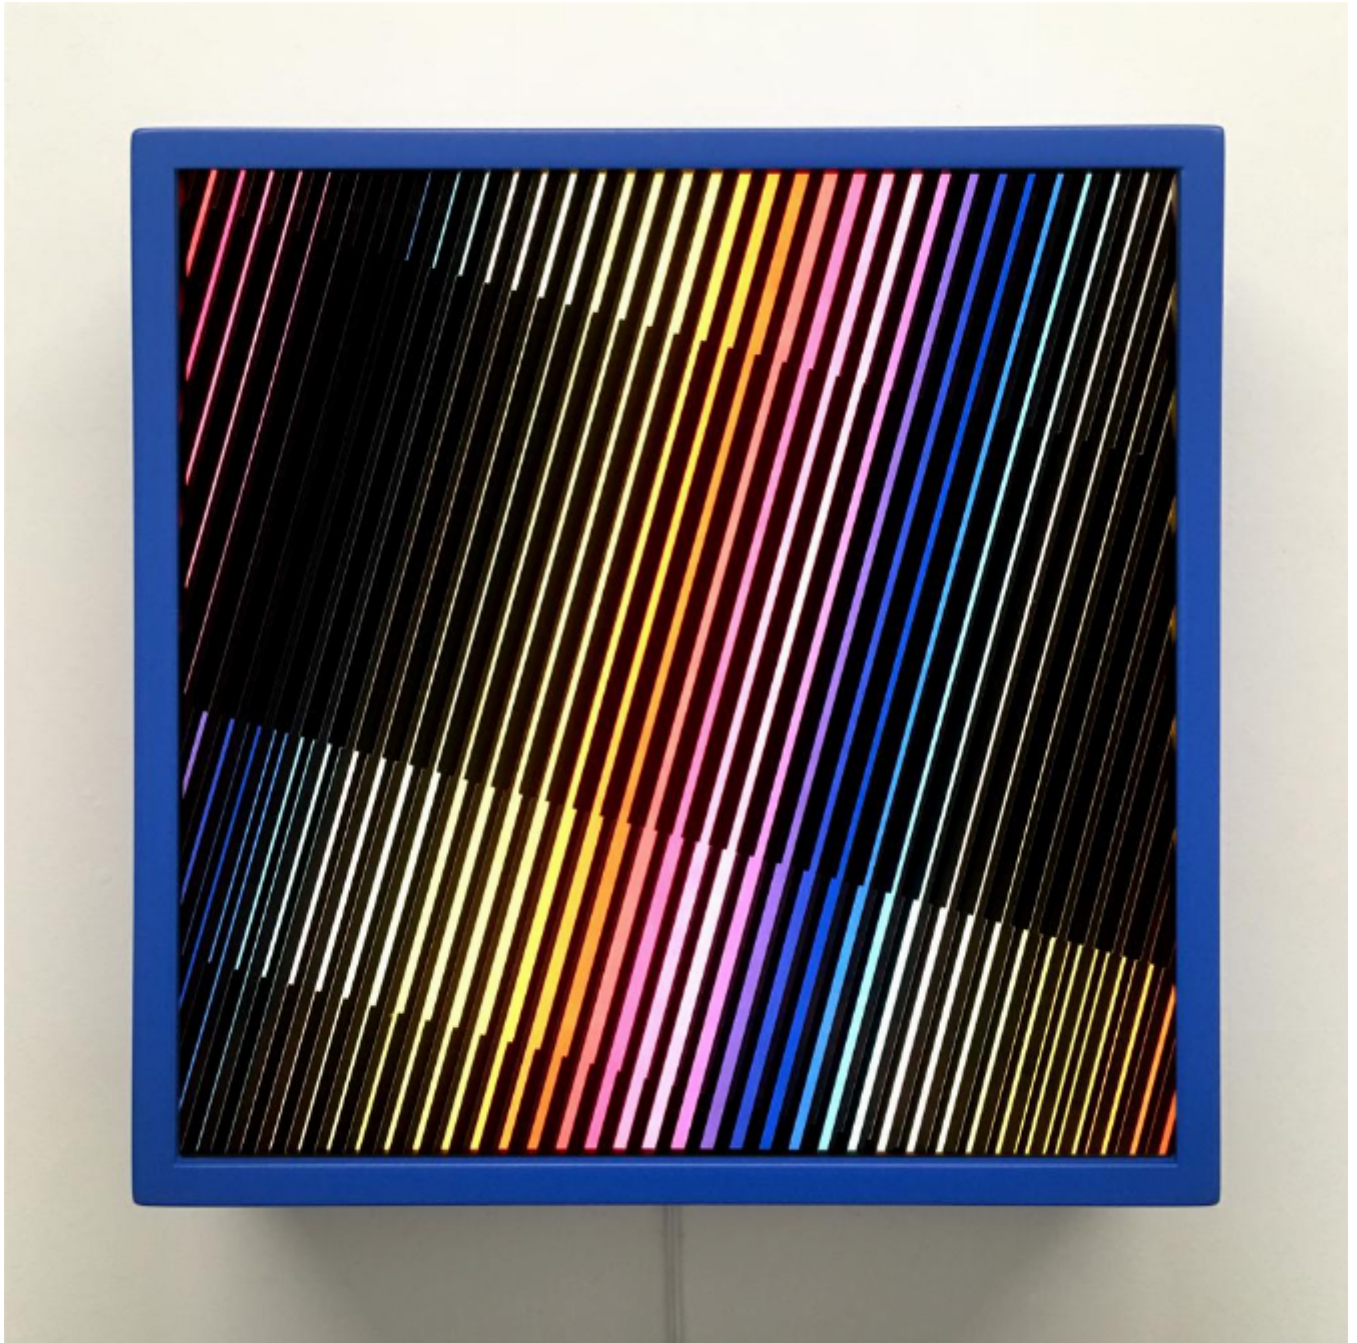

artéria

Prisma-Color Interference 1

Hugo Cantin

Sold

REF: 14810

Height: 30.5 cm (12")

Width: 30.5 cm (12")

## DESCRIPTION

---

2018  
Light Box / Double Print on Acrylic  
MDF Frame painted Blue  
Edition 1/100