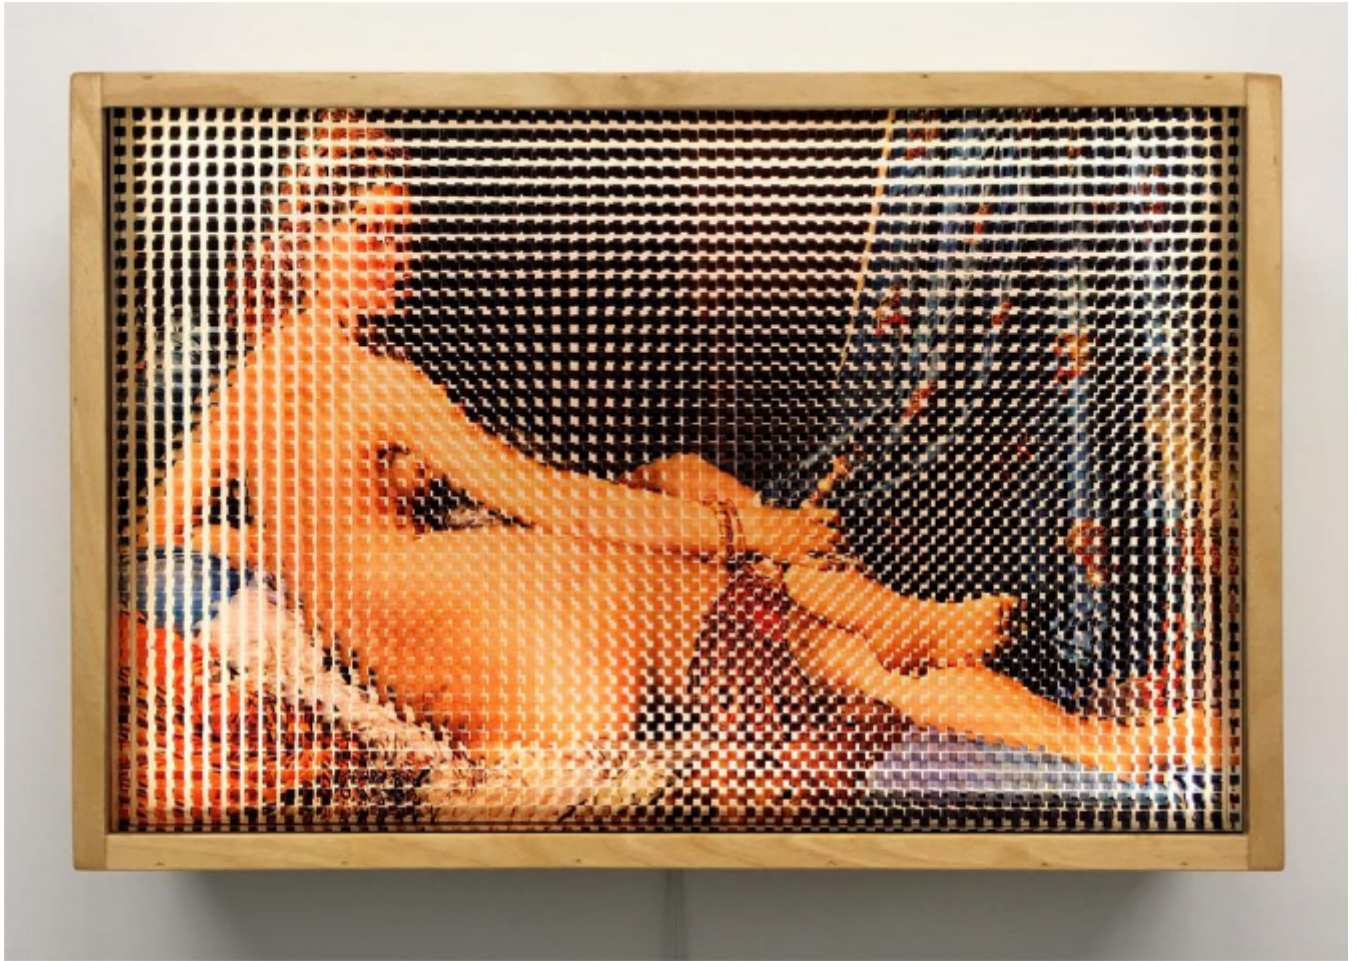

artéria

Pixelated Grande Odalisque

Hugo Cantin

Sold

REF: 15519

Height: 28 cm (11")

Width: 43.5 cm (17.1")

DESCRIPTION