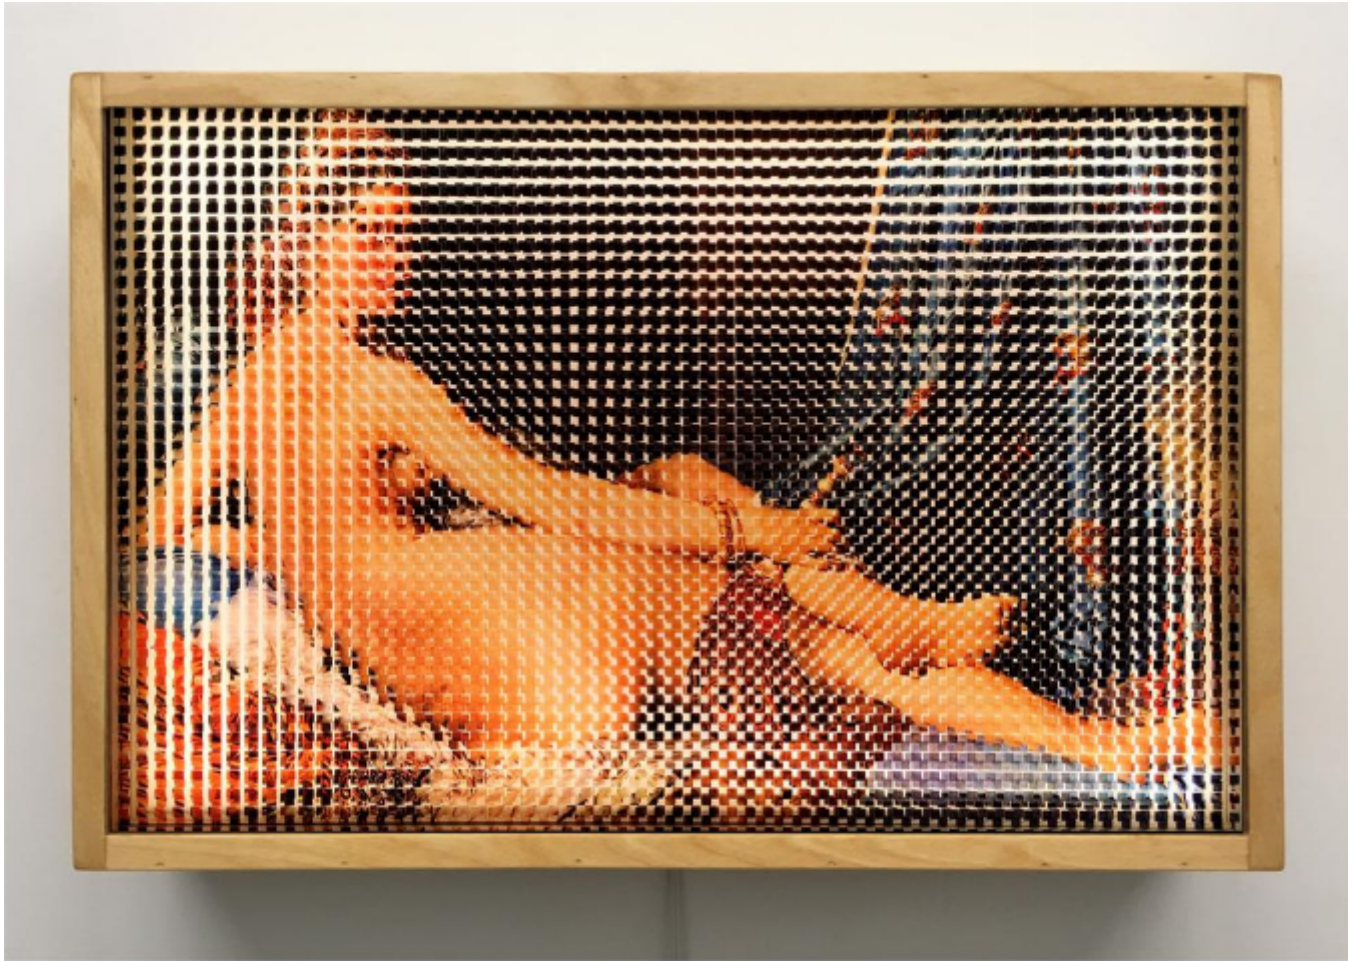

artéria

Pixelated Grande Odalisque

Hugo Cantin

Sold

REF: 15519

Height: 28 cm (11")

Width: 43.5 cm (17.1")

DESCRIPTION