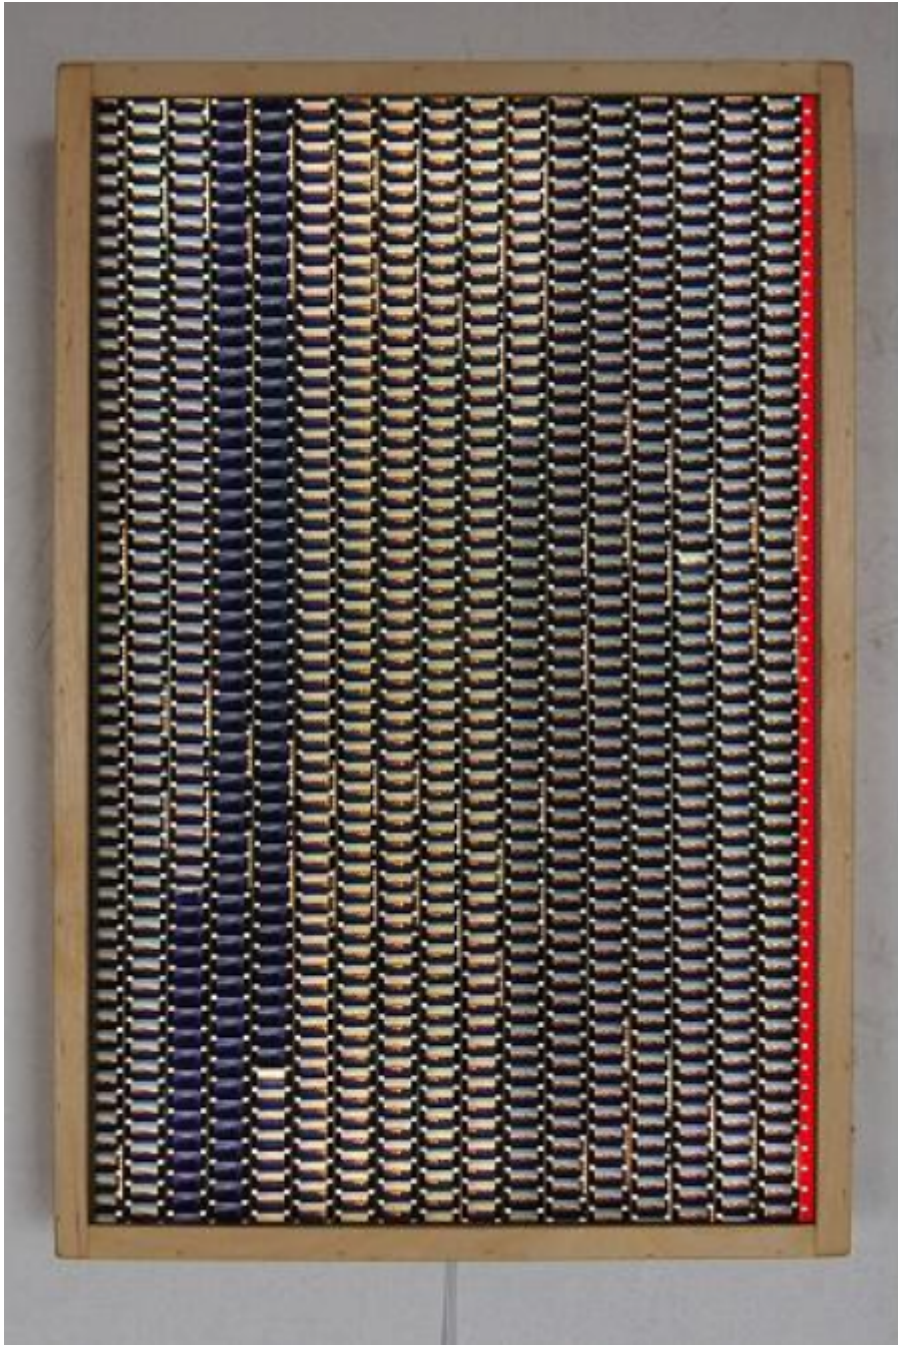

artéria

New York City Skyline 1961

Hugo Cantin

Sold

REF: 13720

Height: 43.5 cm (17.1")

Width: 28 cm (11")