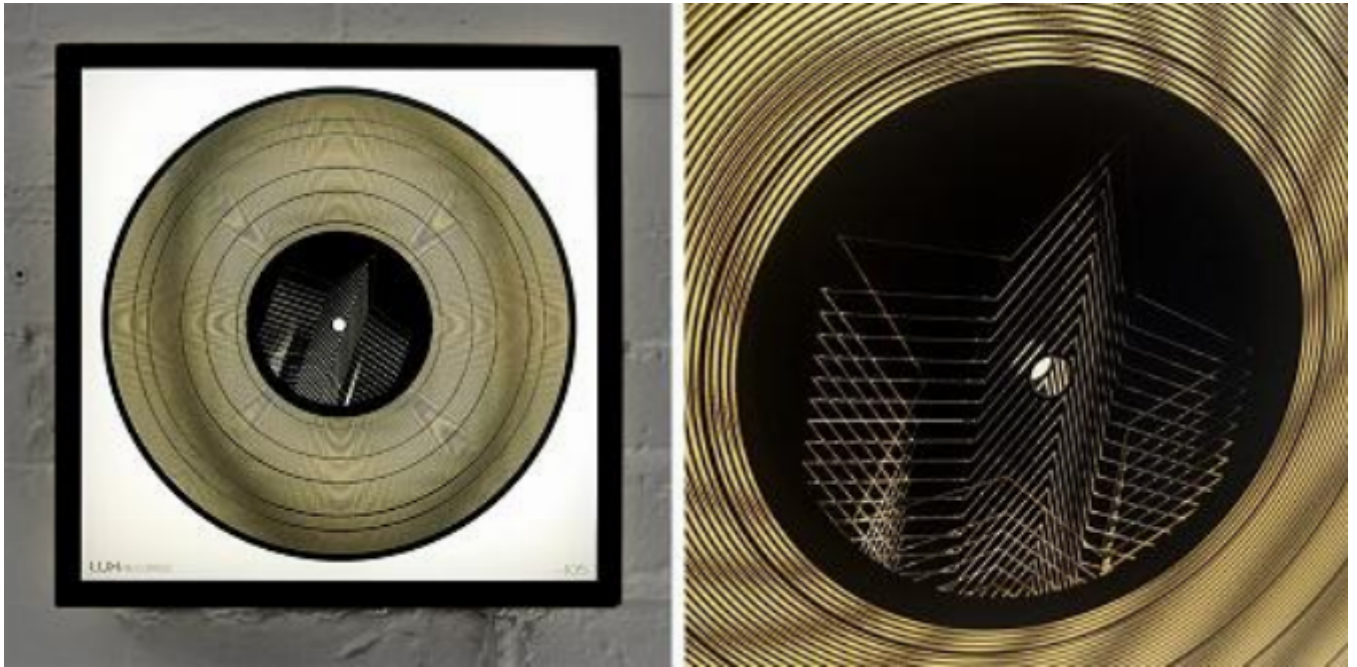

artéria

Gold Lux-105

Hugo Cantin

Sold

REF: 13353

## DESCRIPTION

---

2017

SOLD

Dimensions: 11x11 inches / 28x28 cm