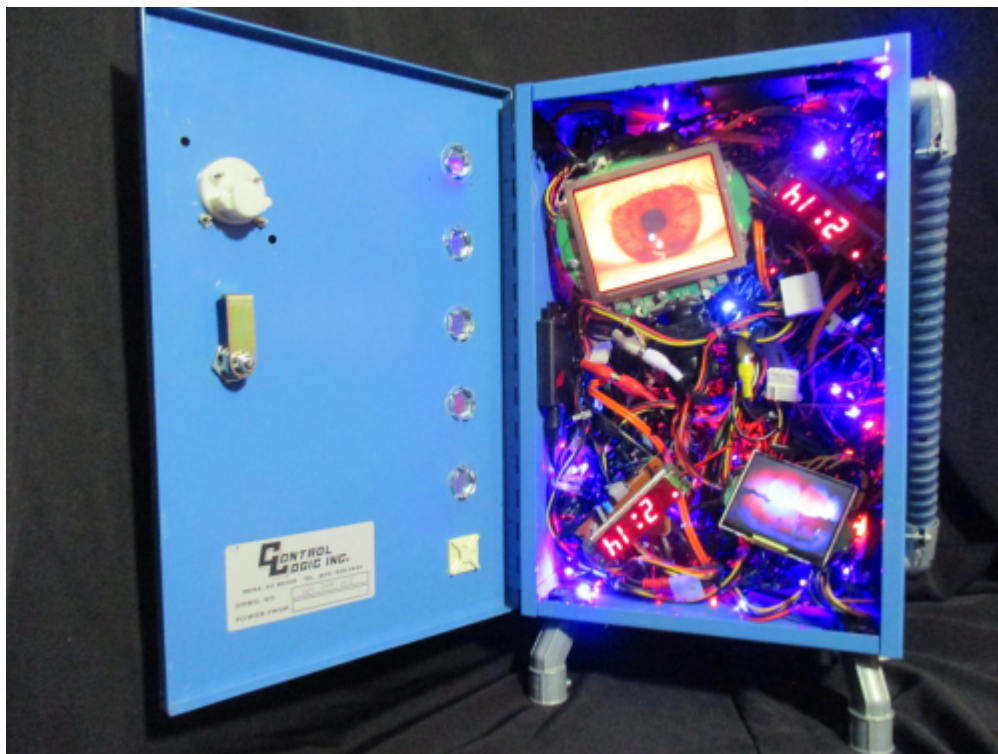

artéria

Glitch Tech SSF-5G 0-100817-0

Mr Revrac

REF: 14407

Height: 46 cm (18.1") Width: 30.5 cm (12") Depth: 20.5 cm (8.1")

Sold

2017

Multimedia Assemblage