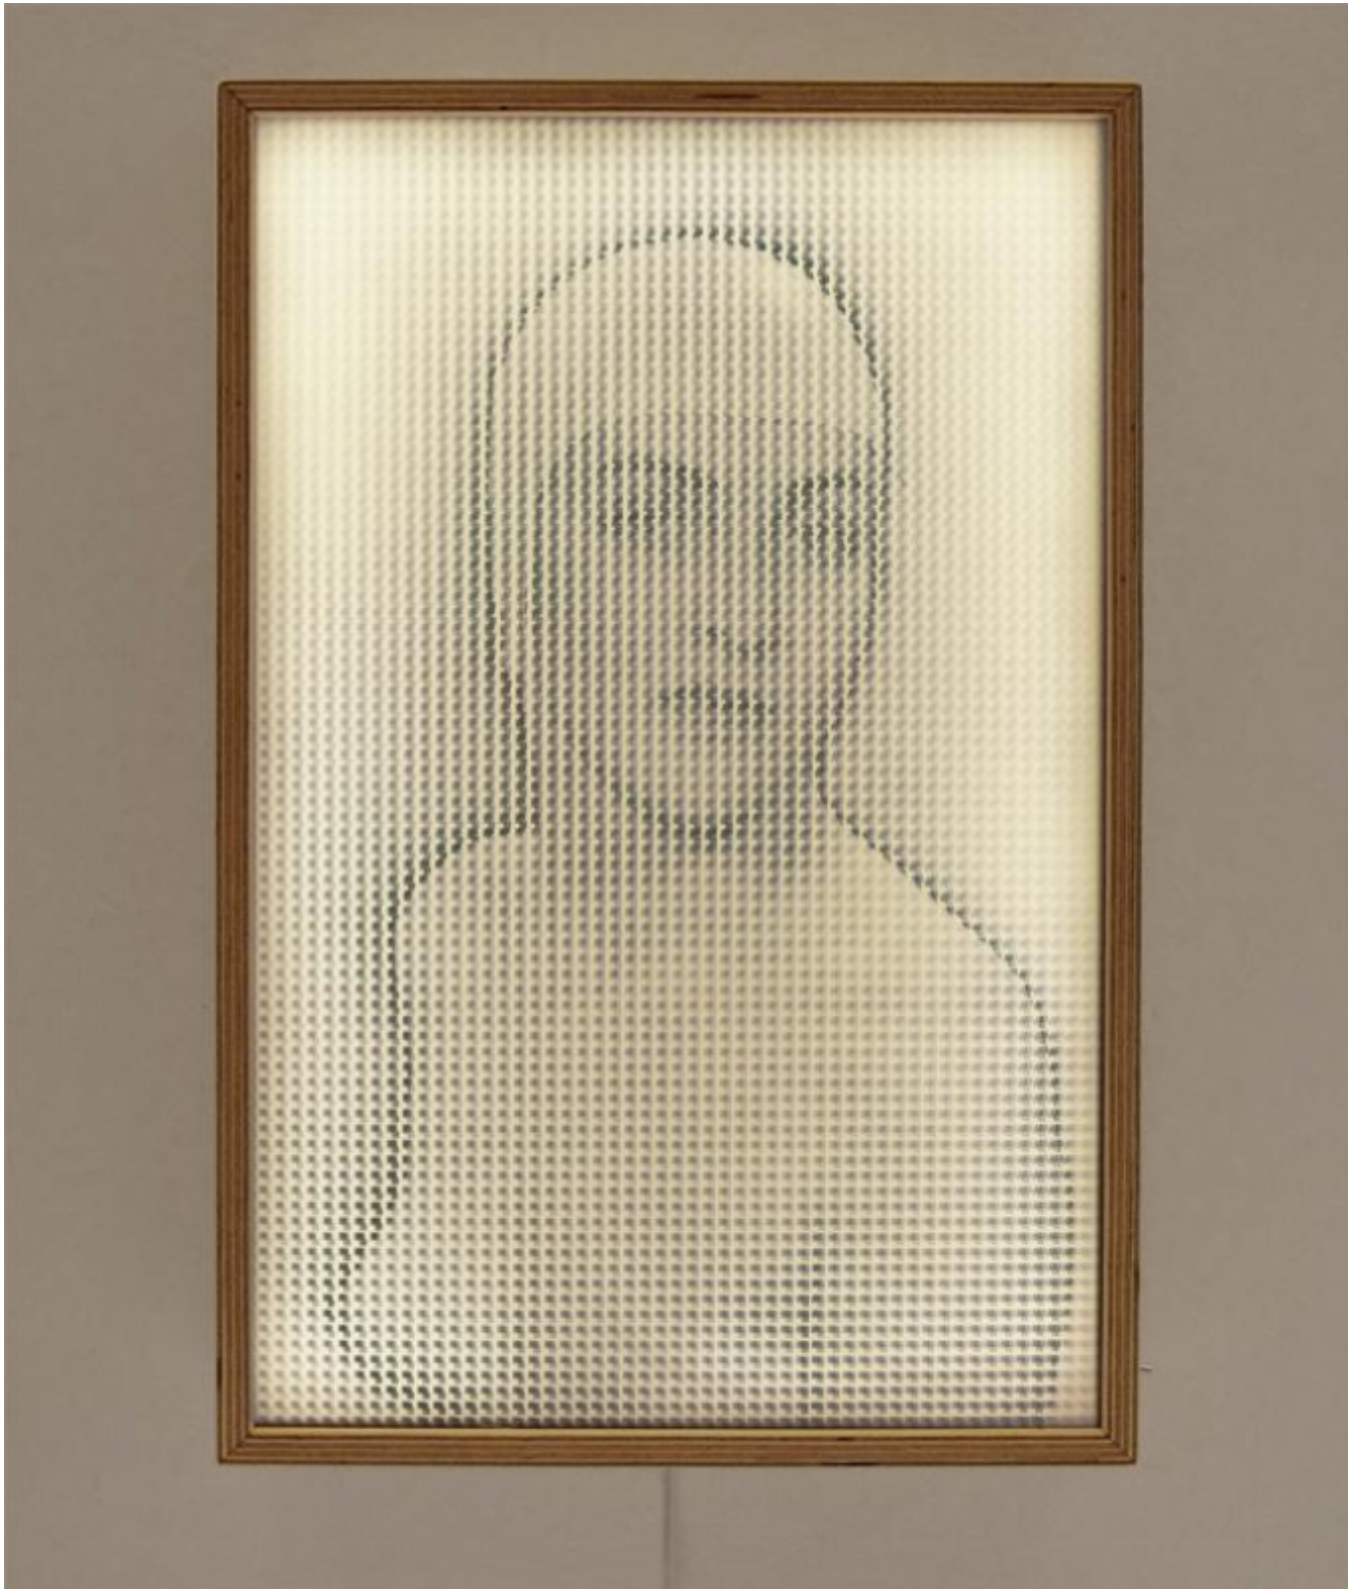

artéria

Deconstructing Man Ray

Hugo Cantin

Sold

REF: 14352

Height: 43.5 cm (17.1")

Width: 28 cm (11")

DESCRIPTION

2017
Light Box / Multiple Prints on Acetate
Birch Plywood Frame
Edition of 25