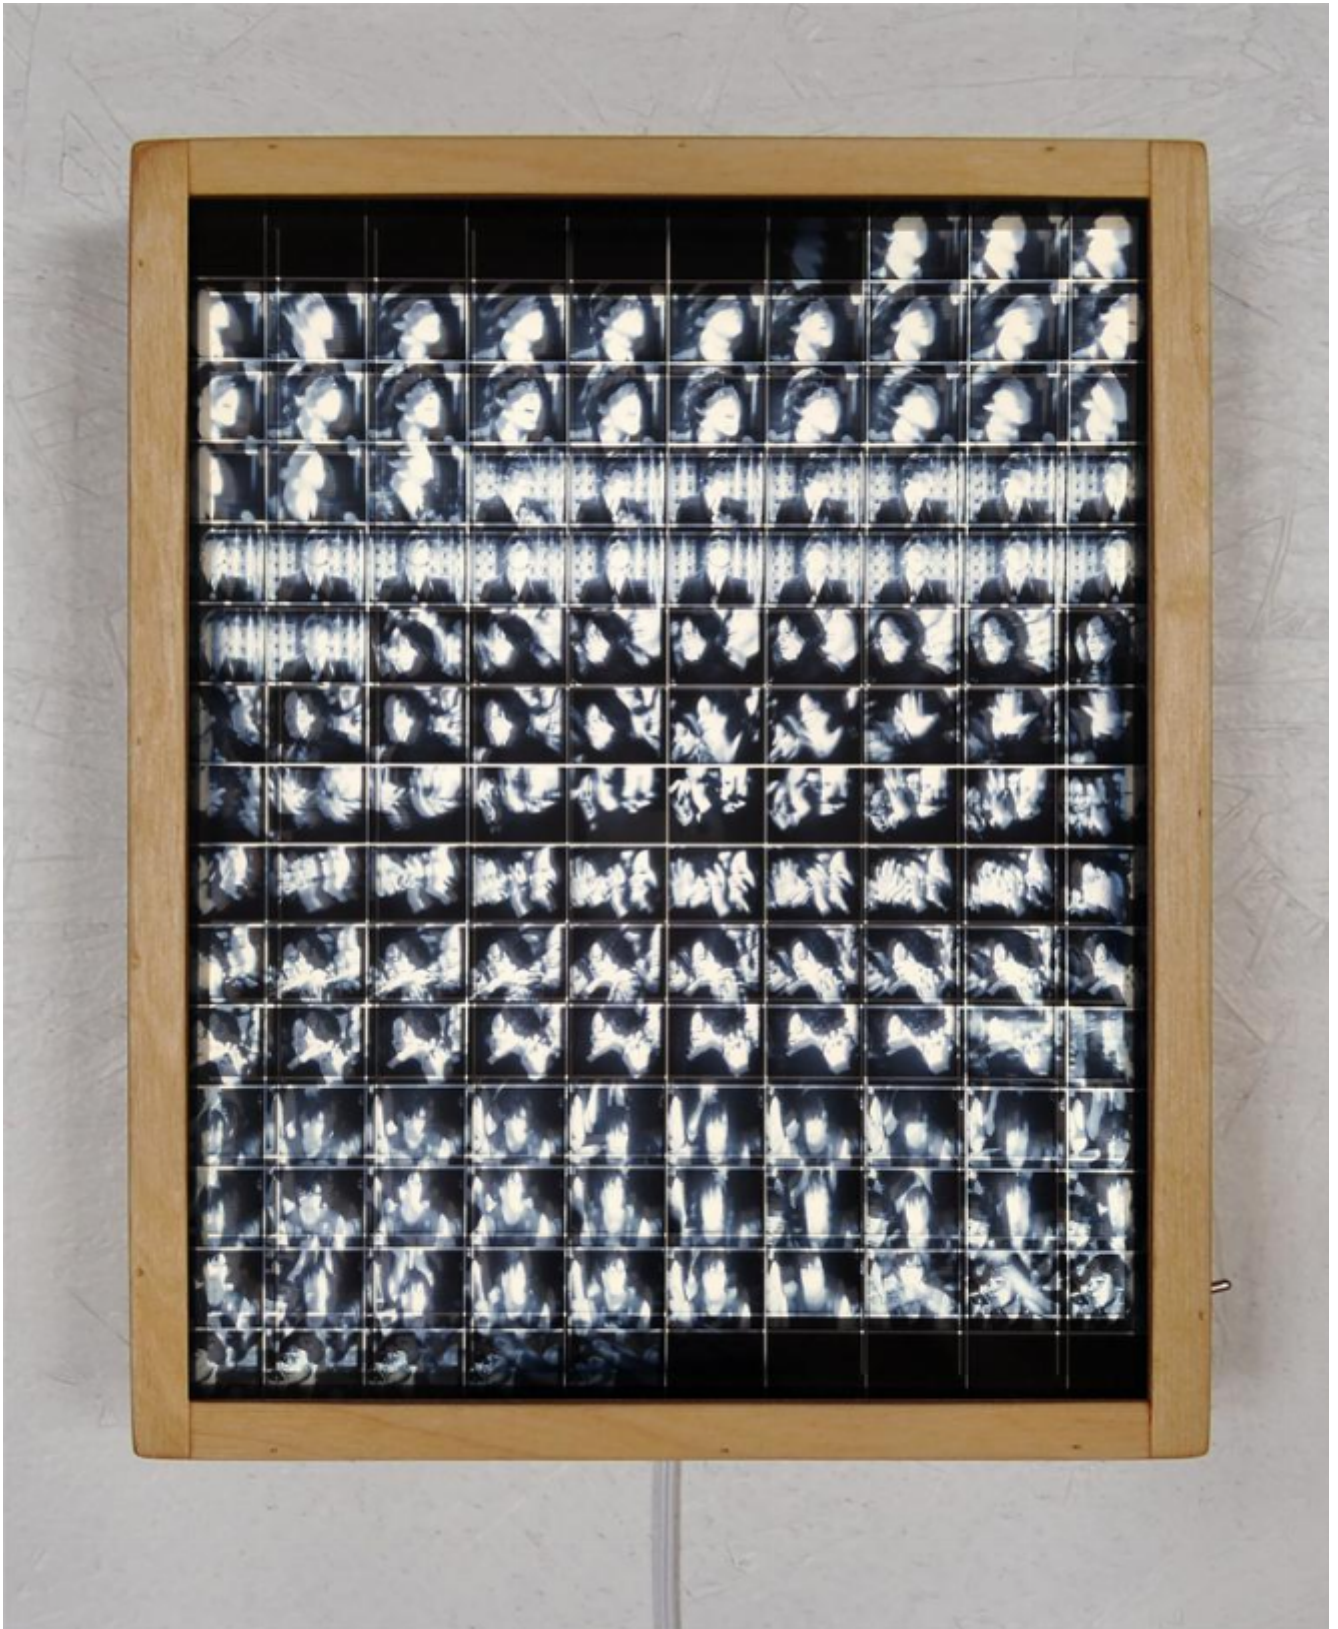

artéria

Beatlemania

Hugo Cantin

Sold

REF: 14583

Height: 28 cm (11")

Width: 23 cm (9.1")

DESCRIPTION

2017
Light Box / Double Prints on Acetate