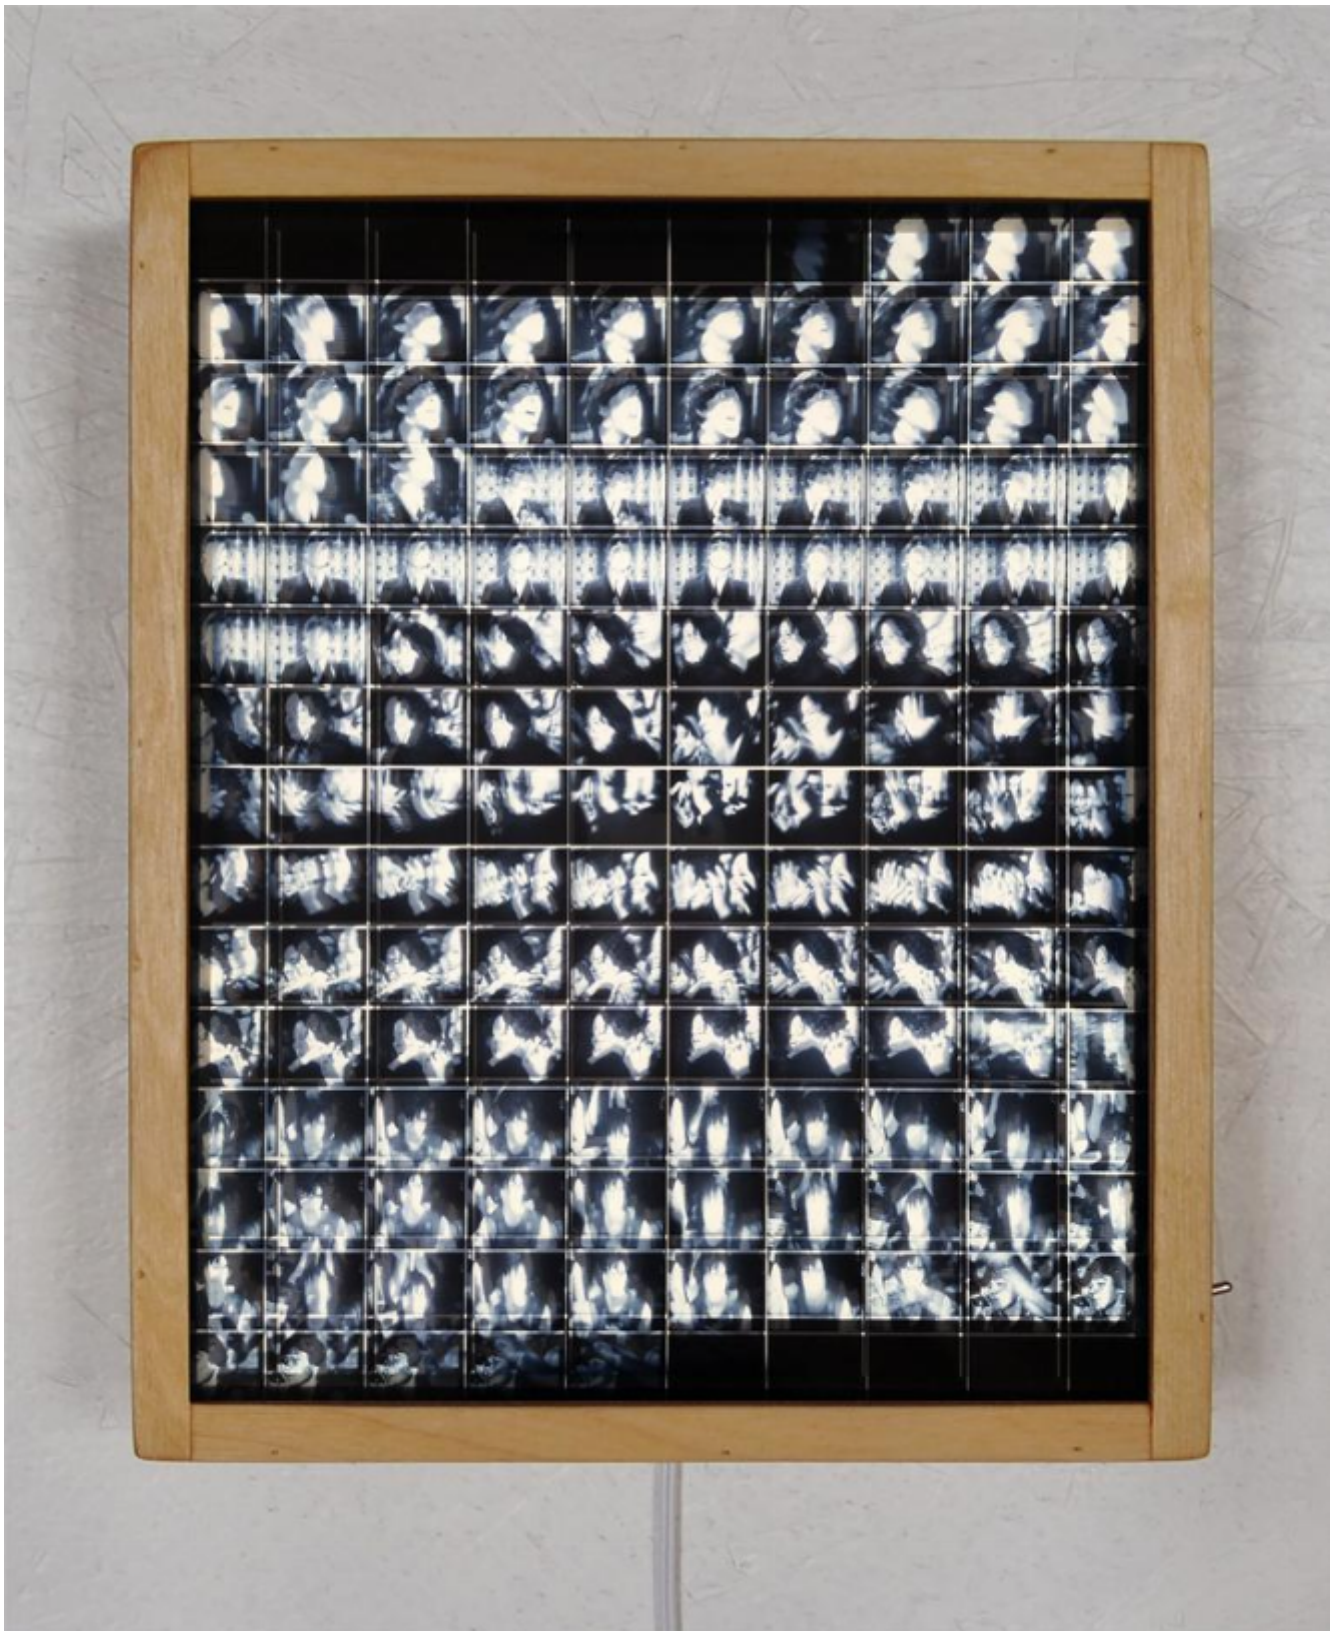

artéria

**Beatlemania**

Hugo Cantin

Sold

REF: 14583

Height: 28 cm (11")

Width: 23 cm (9.1")

## DESCRIPTION

---

2017  
Light Box / Double Prints on Acetate