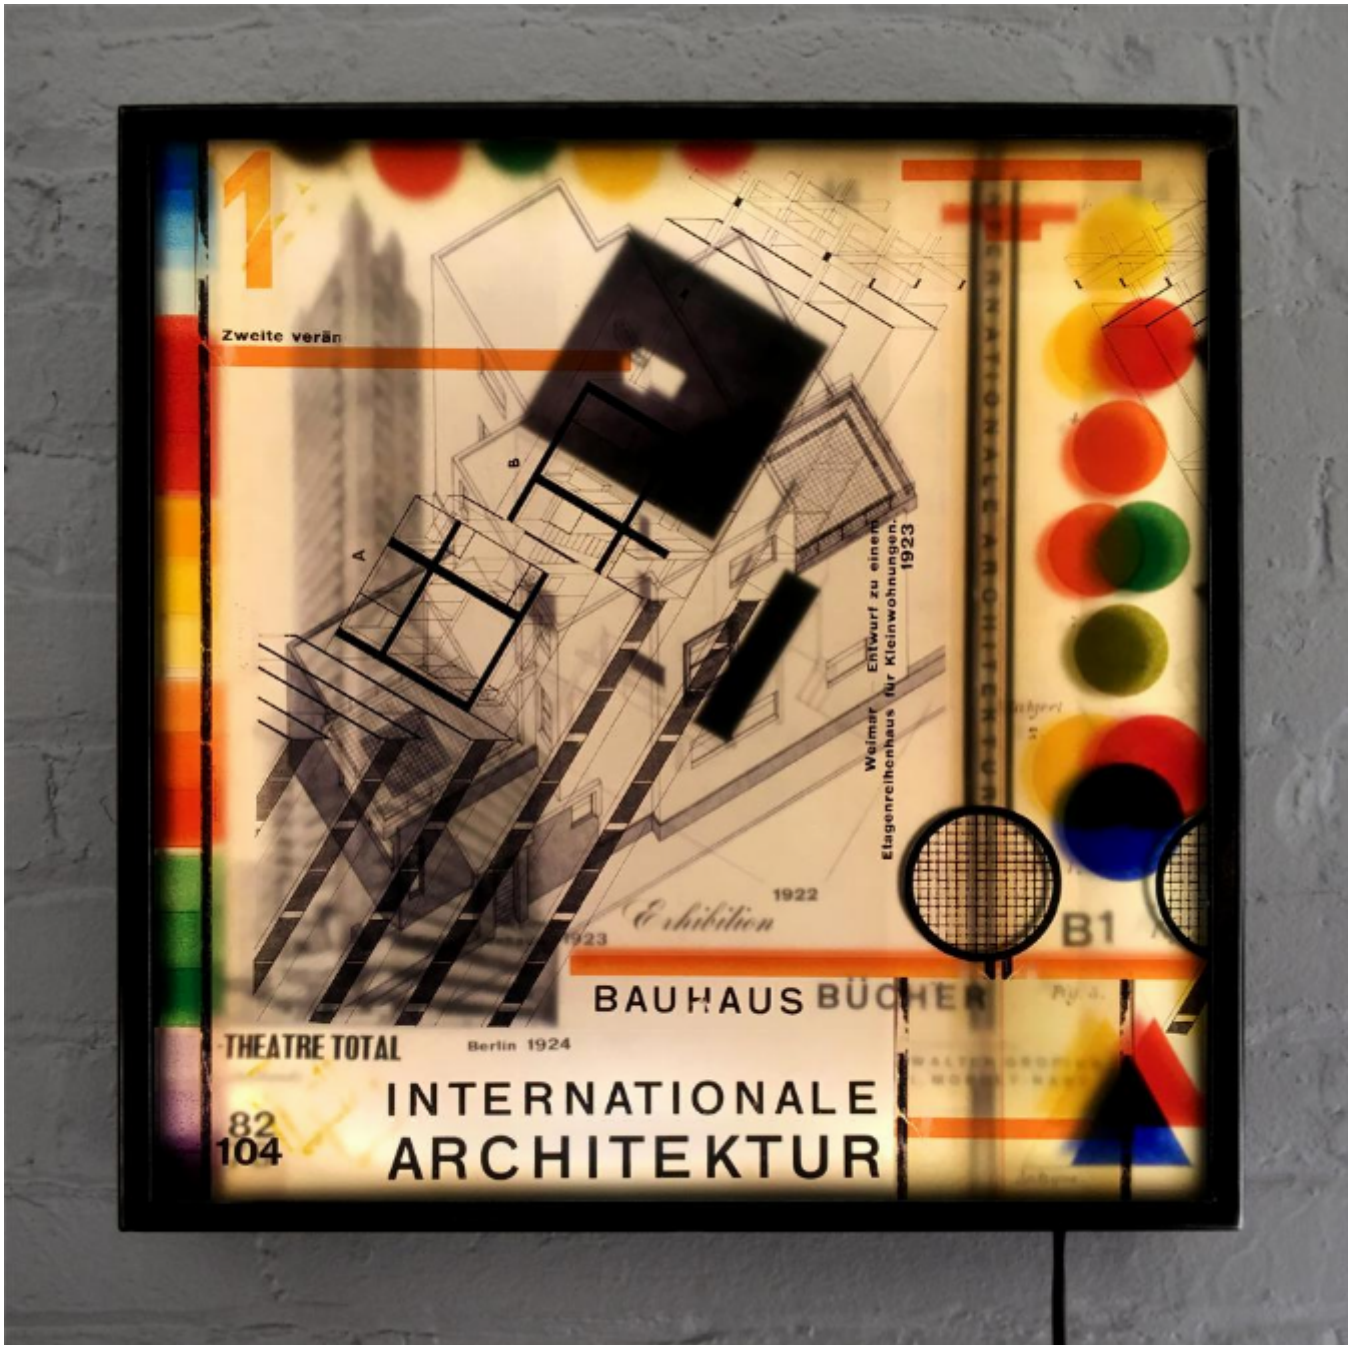

artéria

Bauhaus Internationale Architektur

Hugo Cantin

Sold

REF: 15065

Height: 46 cm (18.1")

Width: 46 cm (18.1")

DESCRIPTION

2018
Light Box / Multiple Print on Acrylic
1/10