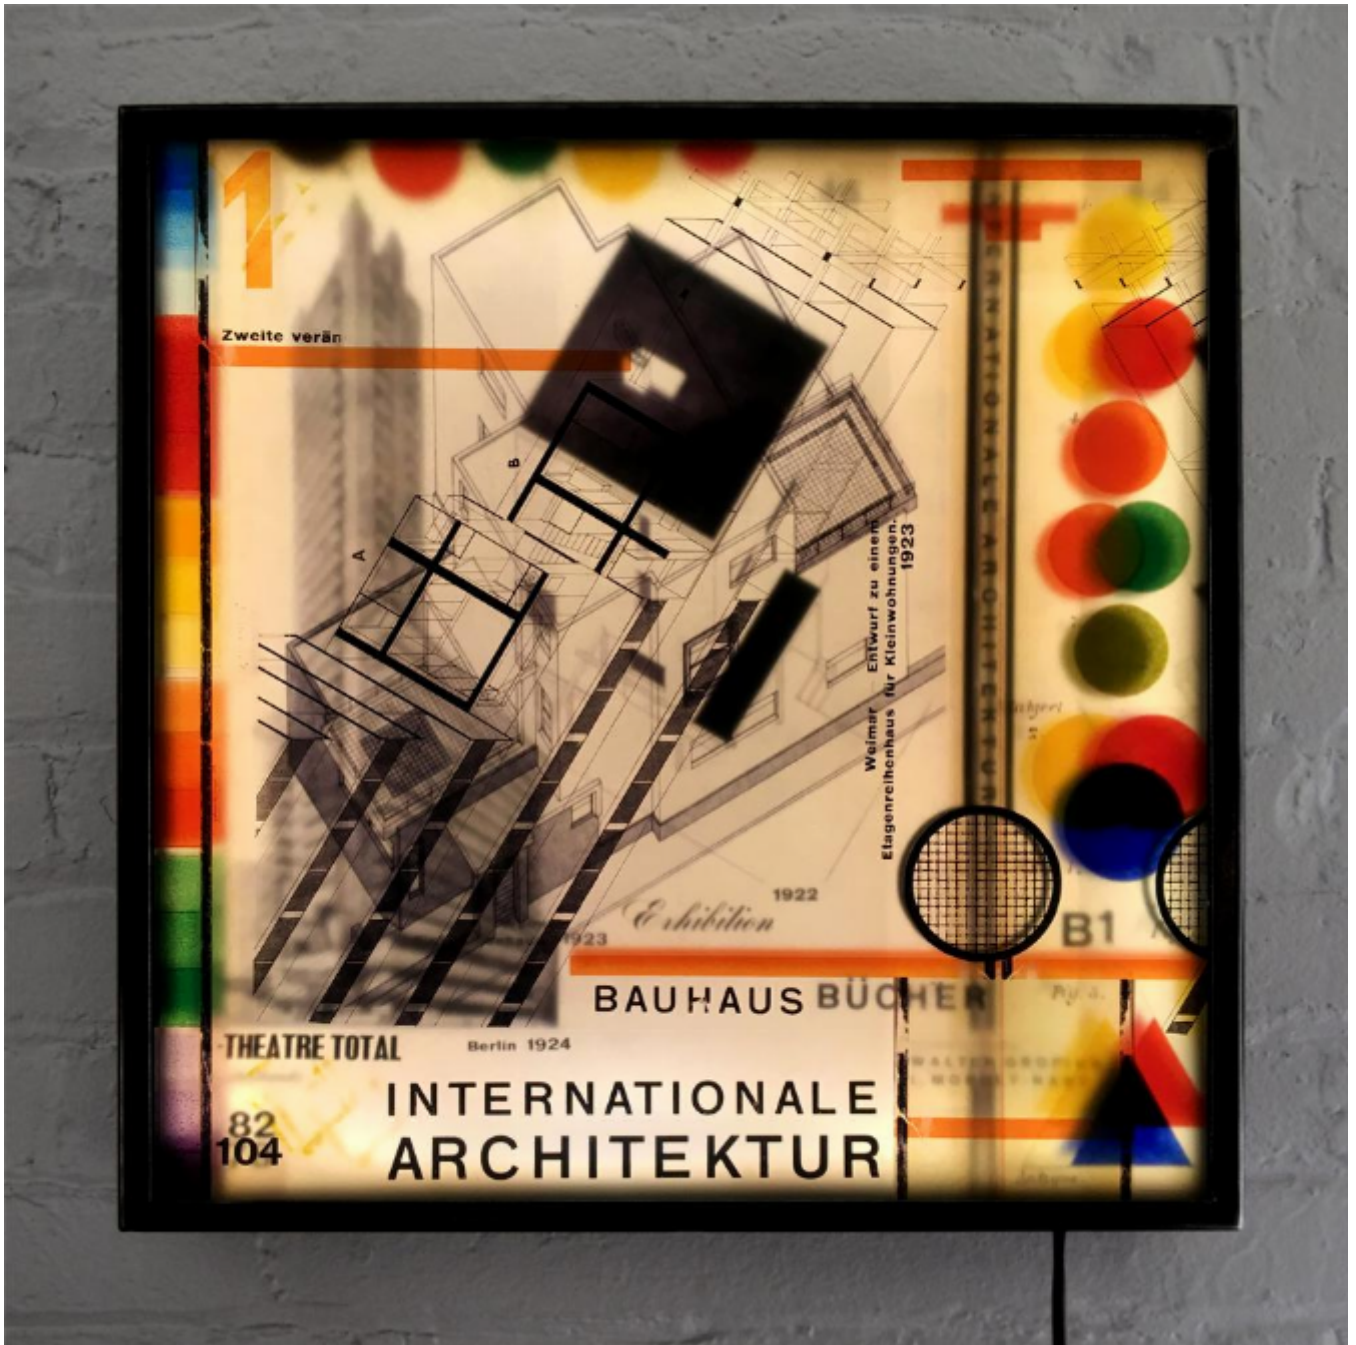

artéria

Bauhaus Internationale Architektur

Hugo Cantin

Sold

REF: 15065

Height: 46 cm (18.1")

Width: 46 cm (18.1")

DESCRIPTION

2018
Light Box / Multiple Print on Acrylic
1/10