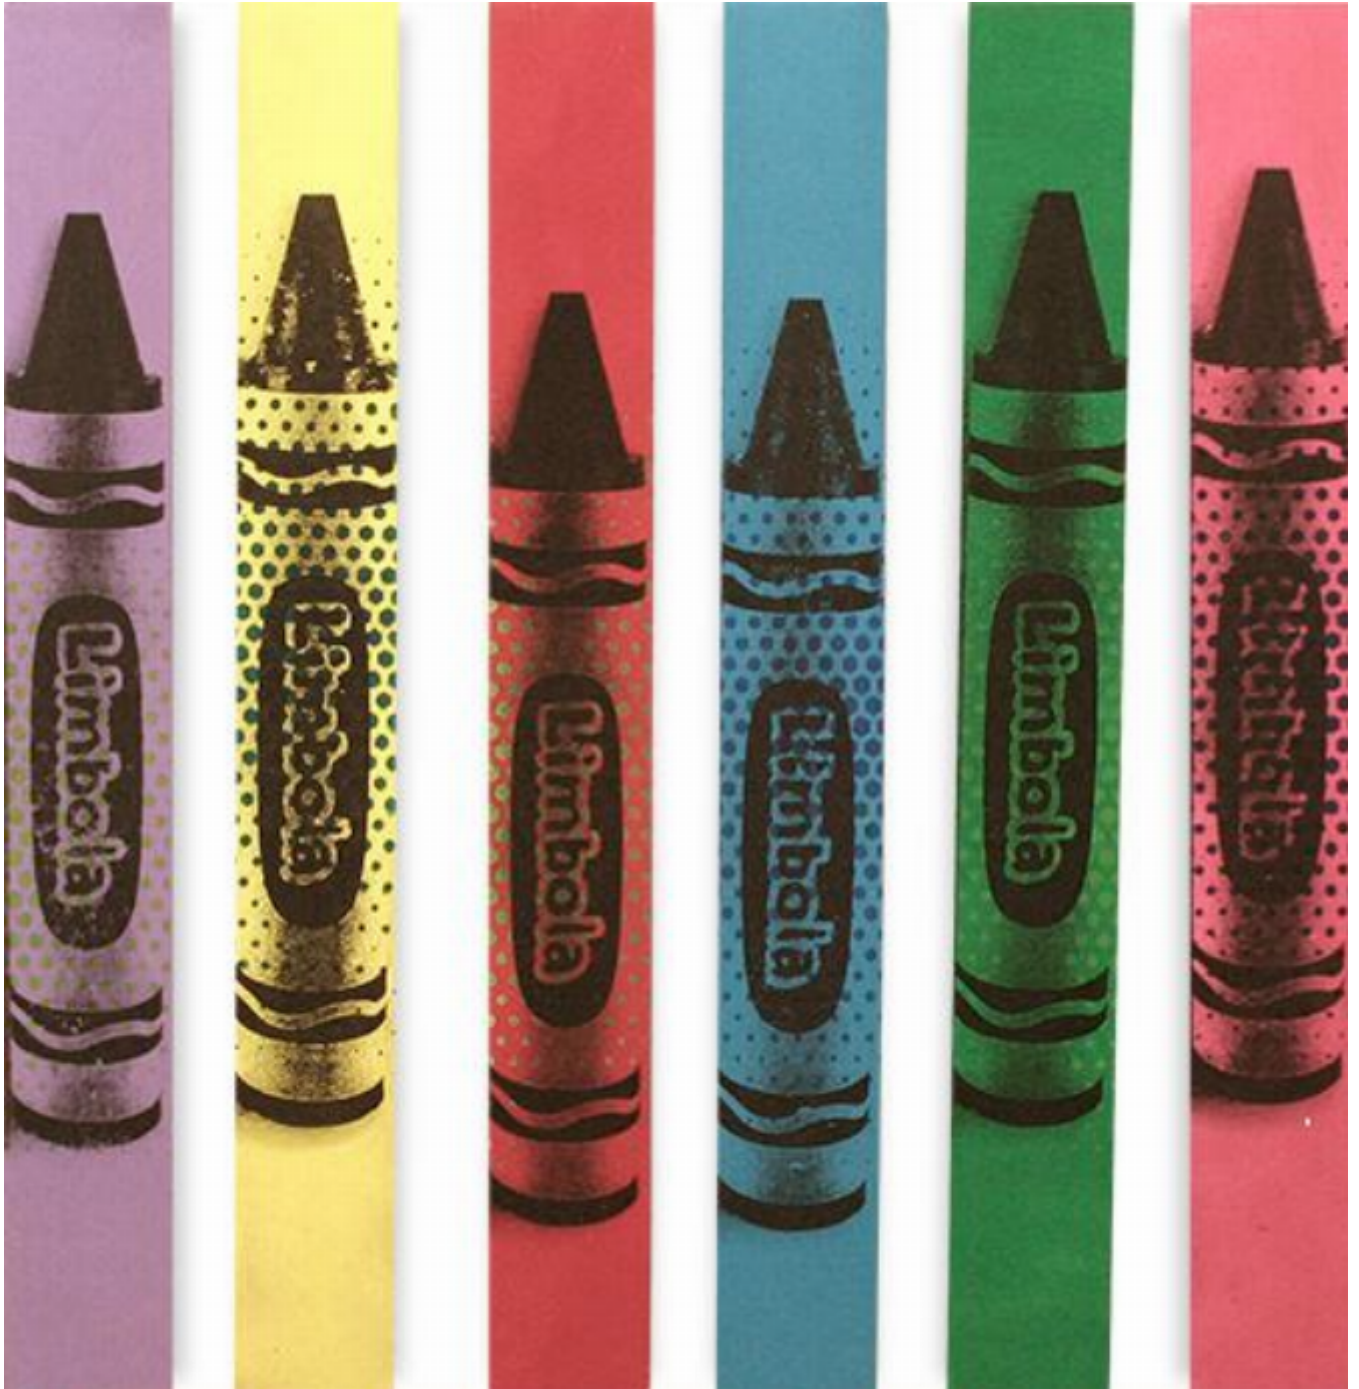

# artéria

crayons

Limbo

CA\$130 + TAX

REF: 10092

Height: 8 cm (3.1")

Width: 61 cm (24")